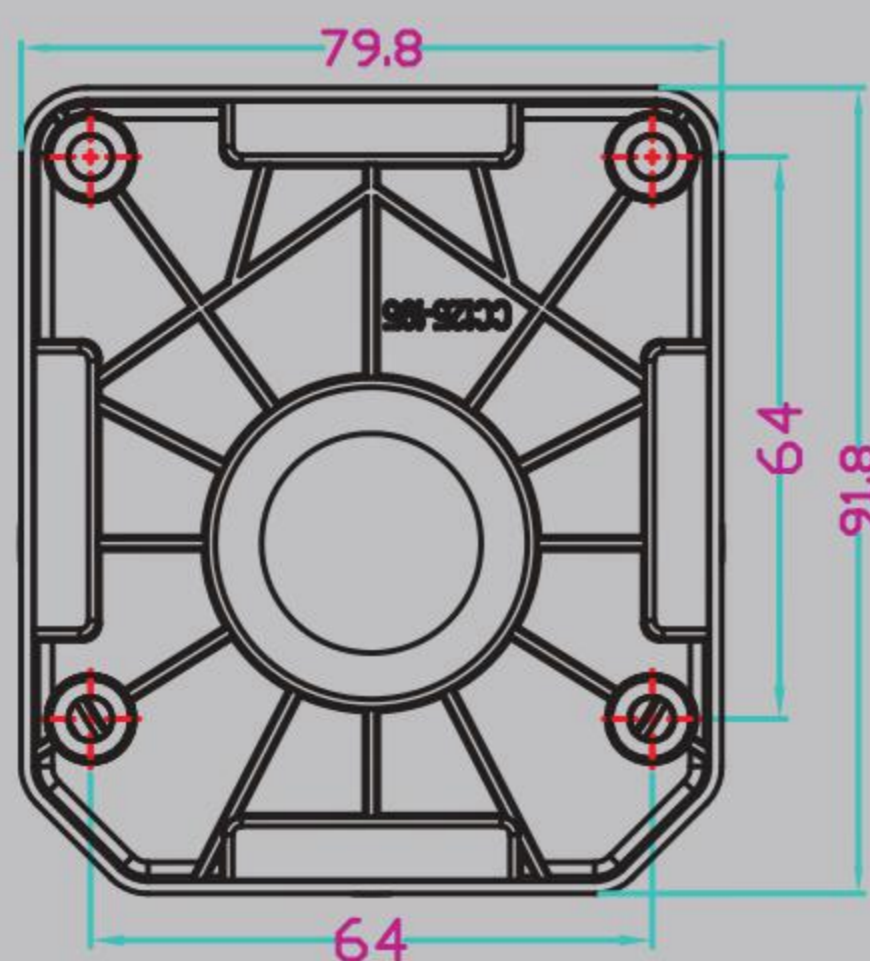

单重大螺牙
Big Single Screw
HBS 135-205
HBS 145-215
HBS 175-245

多重大螺牙
Big Multi-screws
HBM 135-205
HBM 145-215
HBM 175-245