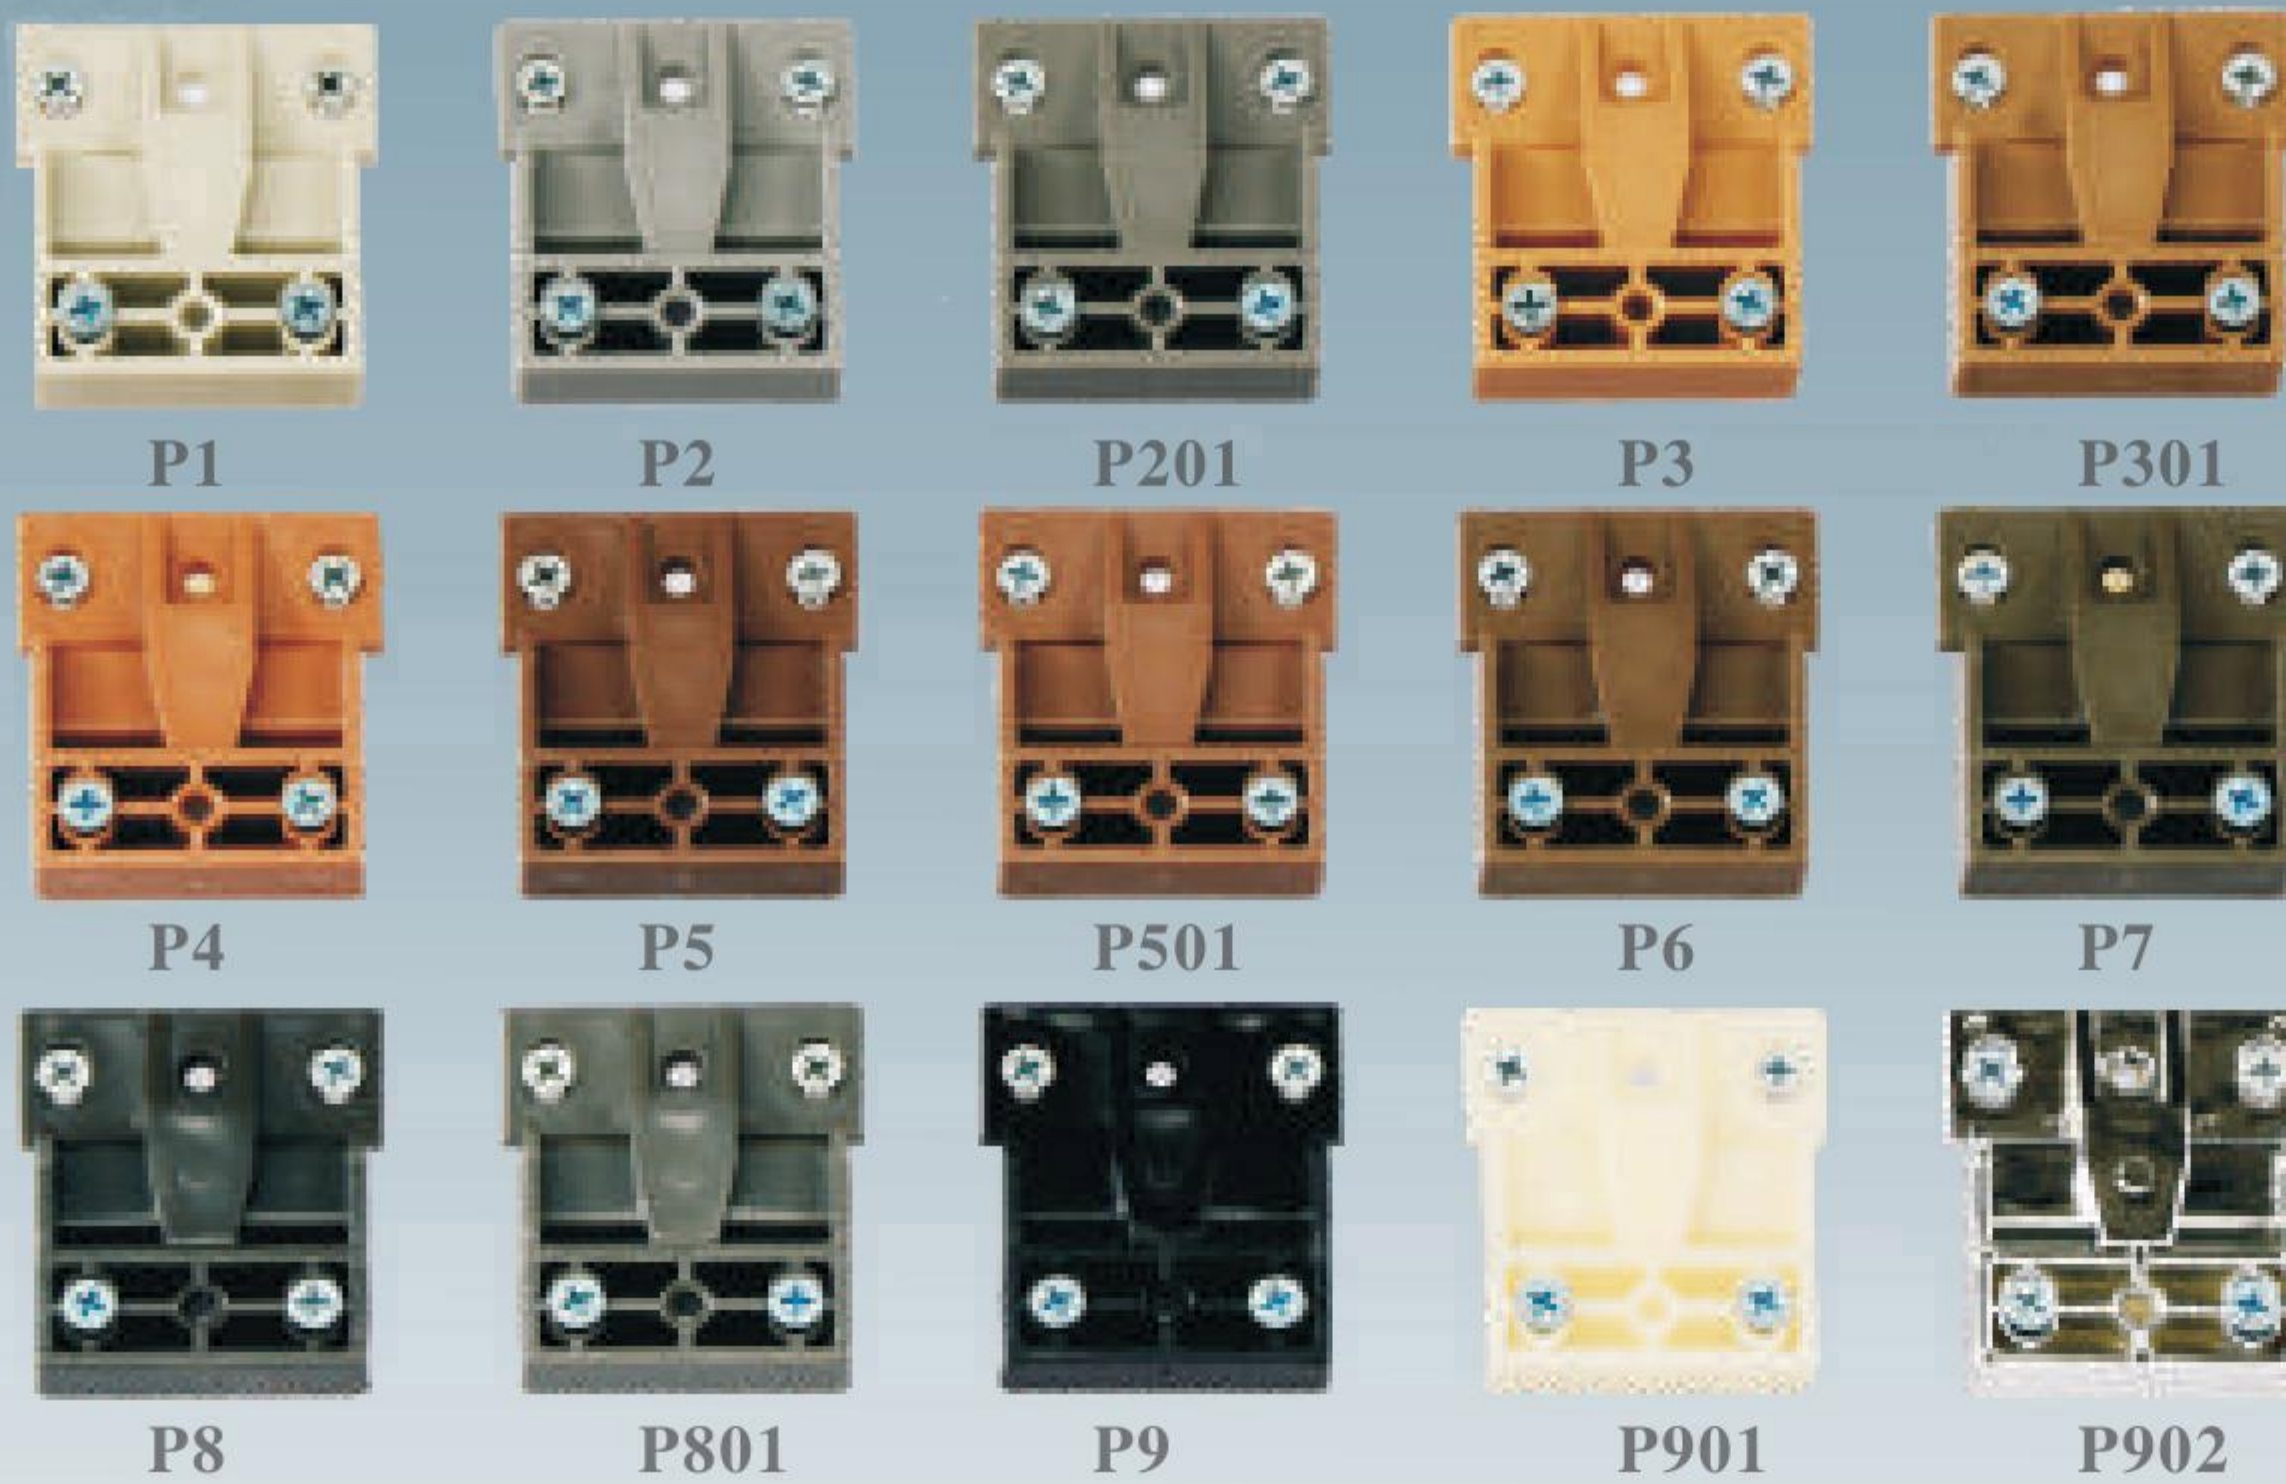

PG12 平面连接件系列

PG12 Flat connector series

专利号: ZL201520067225.2
Patent No.

★★★★ 专利产品 Patented product ★★★★★

国家专利号: ZL201520067225.2