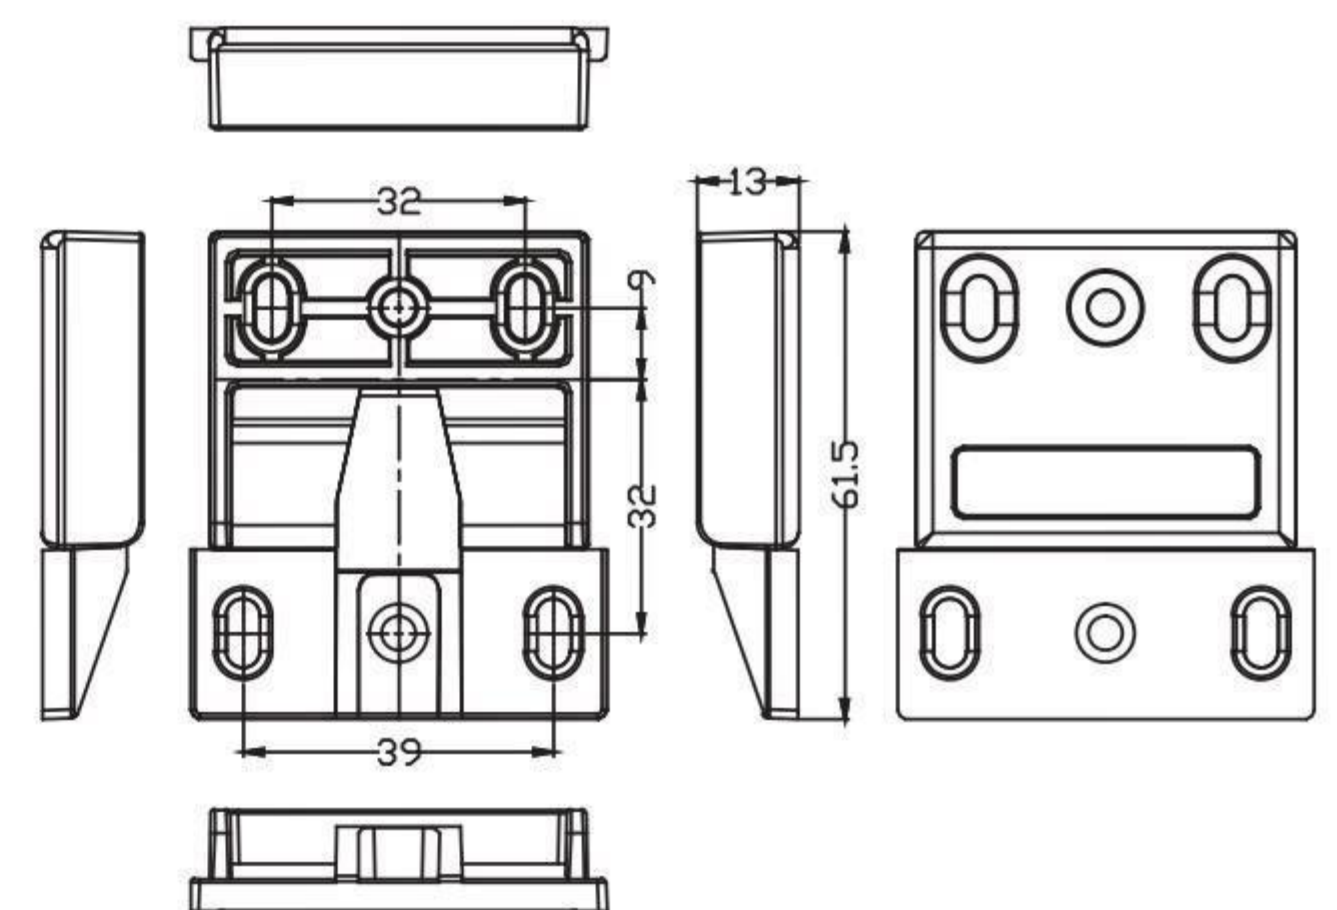

## PG12 Flat connector series

专利号: ZL201520067225.2  
Patent No.

★★★★ 专利产品 Patented product ★★★★★

国家专利号: ZL201520067225.2

平面板材连接件，正反面都可灵活打螺丝安装，方便简单，拆卸灵活。  
Flat plate connector, the front and back can be flexible to install the screw, easy and simple, flexible demolition.