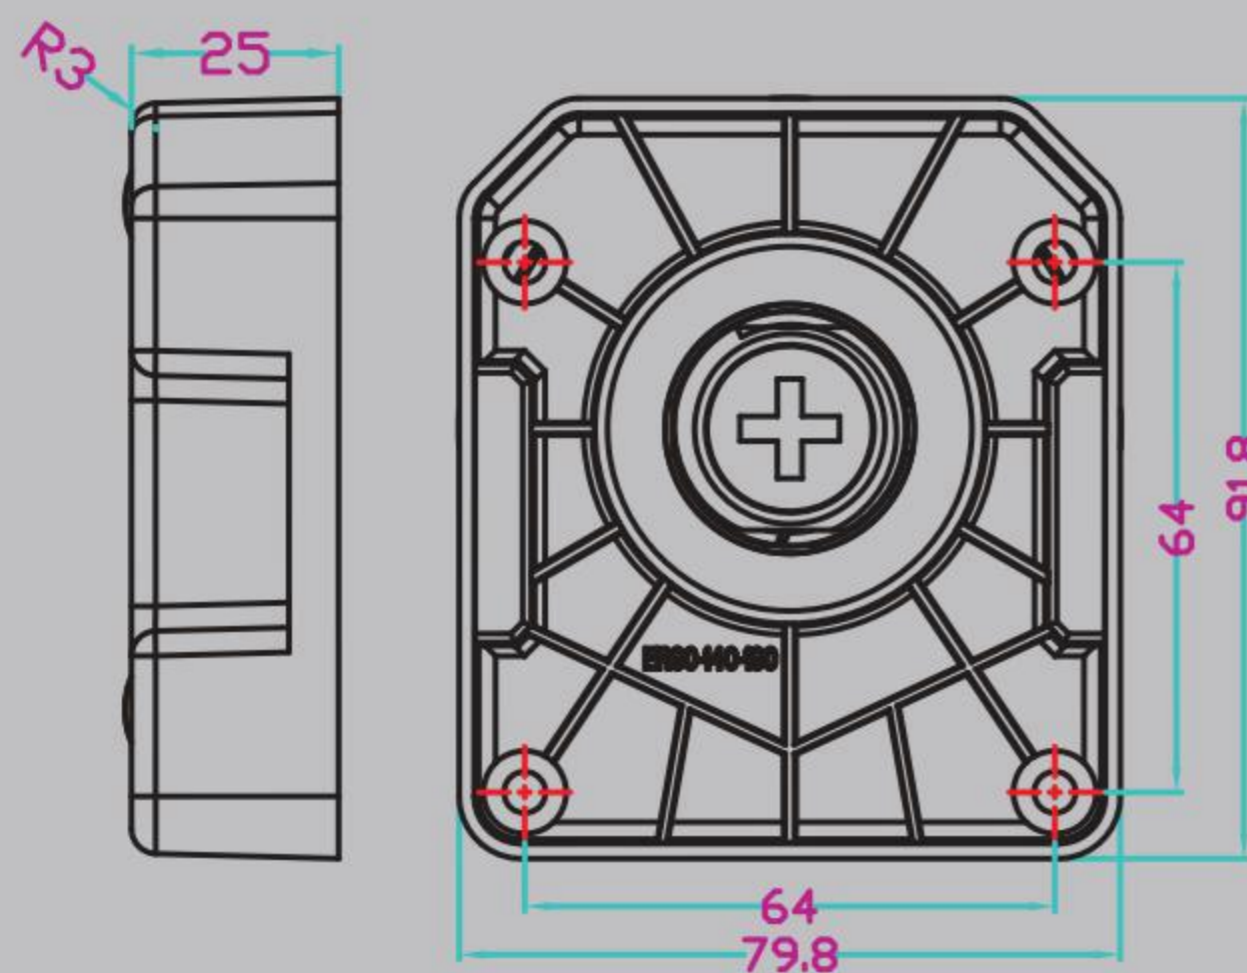

单重大螺牙 Big Single Screw GDS 150-200-270	多重大螺牙 Big Multi-screws GDM 150-200-270
--	--

E-SHINING<sup>®</sup>  
FURNITURE HARDWARE

GOOD

櫥柜脚 H 系列 

CABINET LEG H SERIES