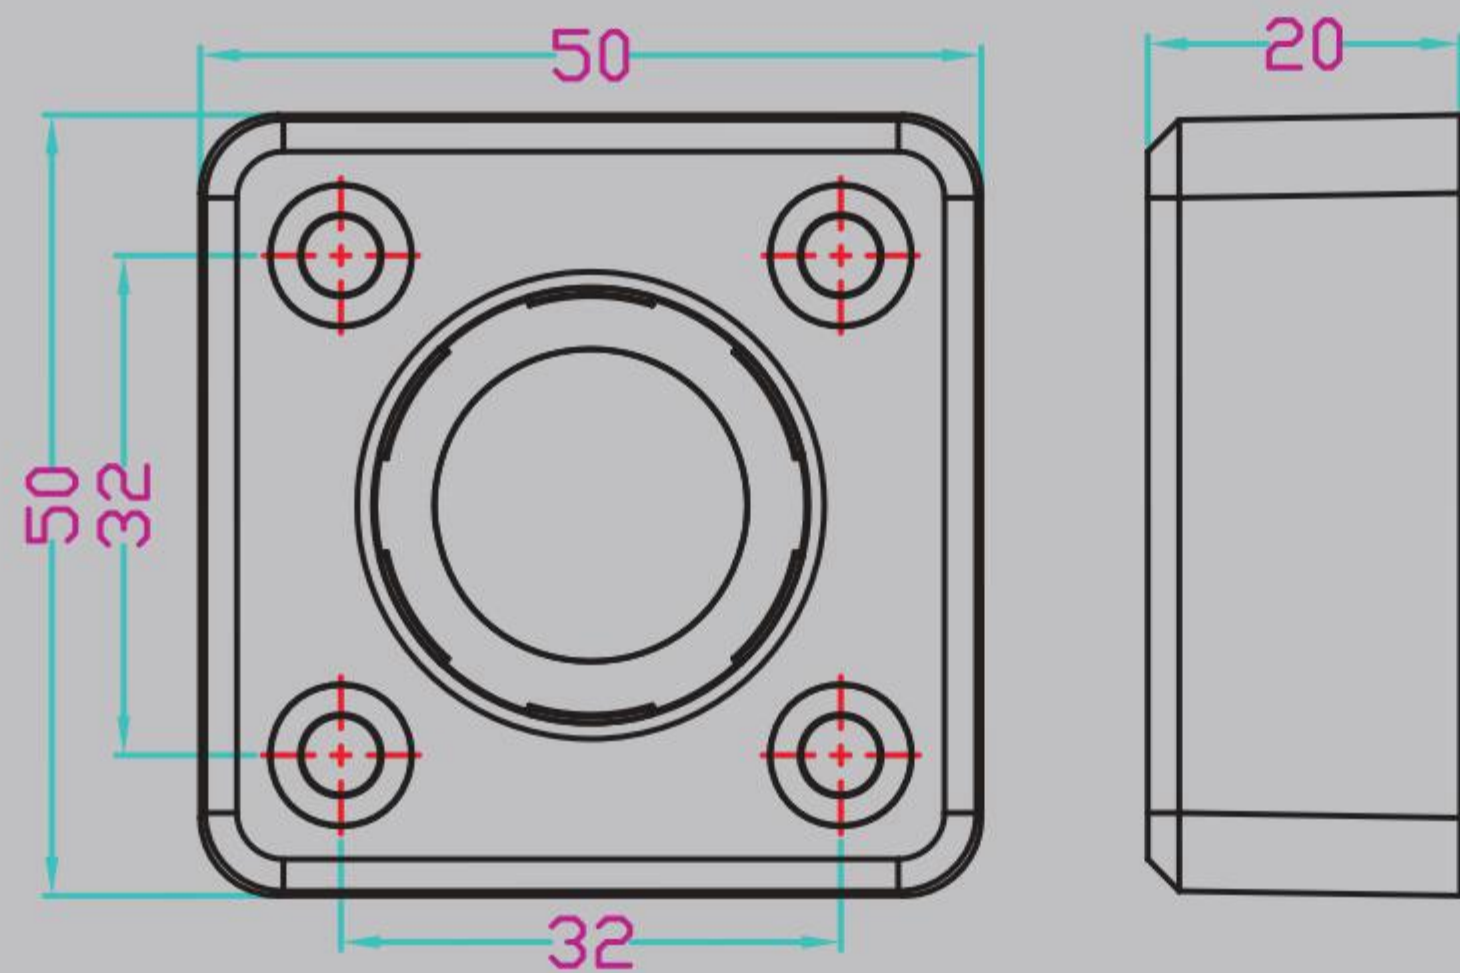

櫥柜脚 B 系列

CABINET LEG B SERIES

单重大螺牙 Big Single Screw

- BCS 70-110
- BCS 90-130
- BCS 90-150
- BCS 100-130
- BCS 100-150

多重大螺牙 Big Multi-screws

- BCM 70-110
- BCM 90-130
- BCM 90-150
- BCM 100-140
- BCM 100-160
- BCM 135-175
- BCM 135-195