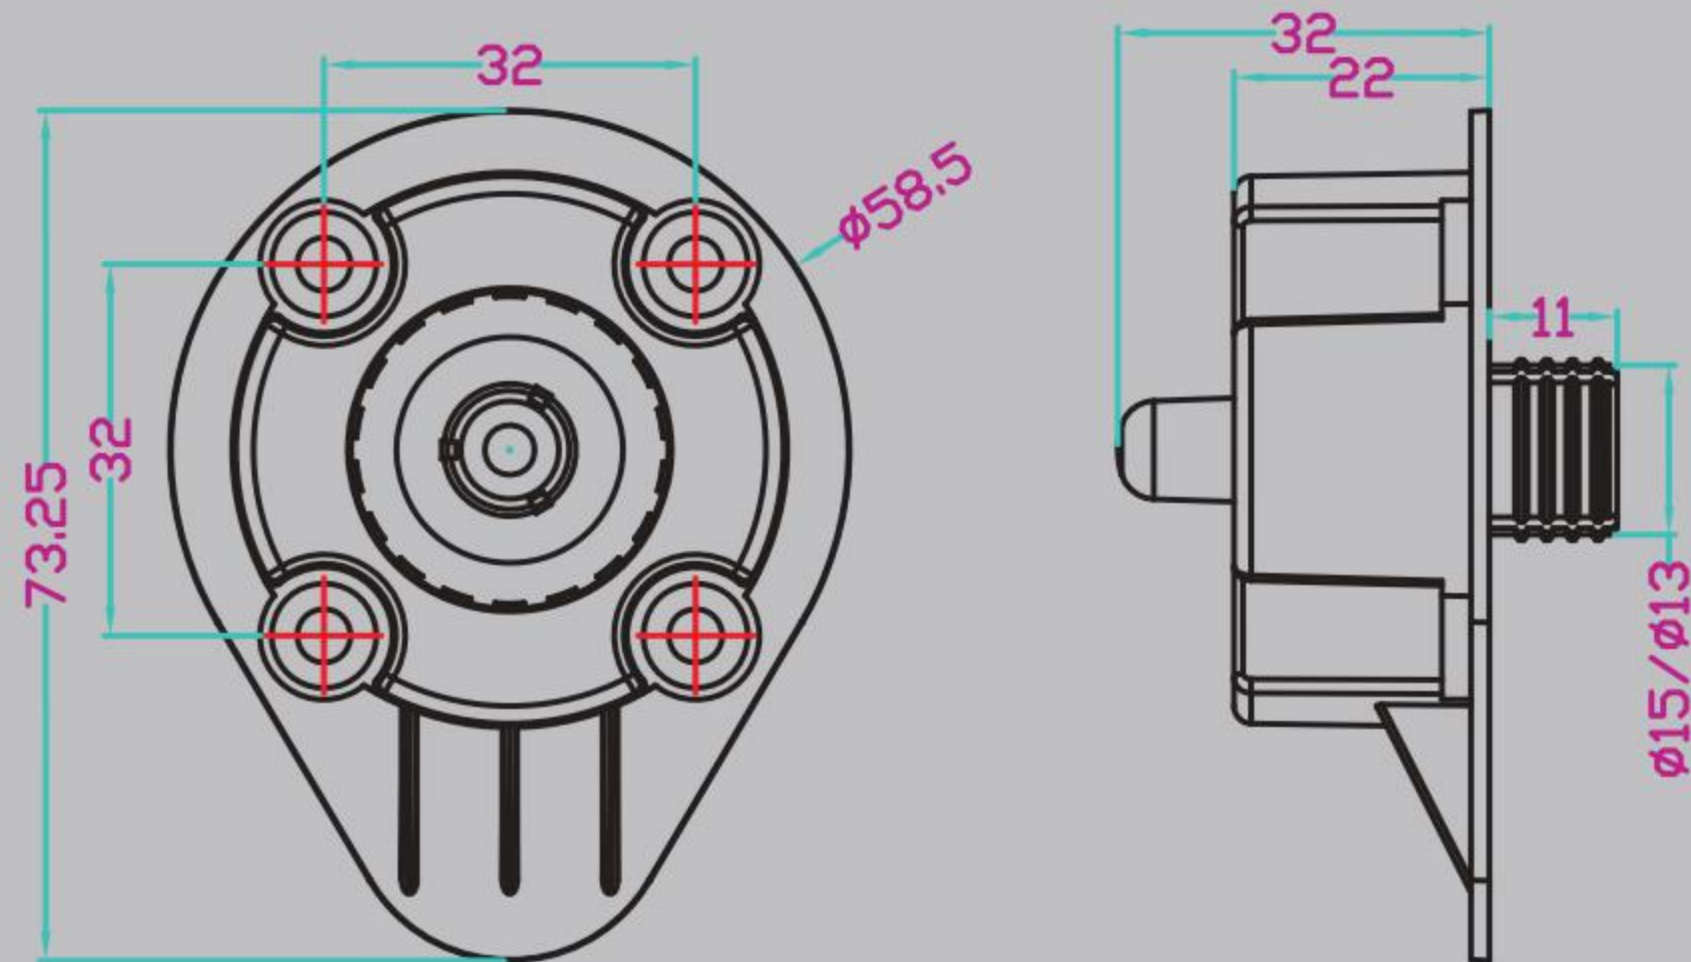

AK 95-145
AK 95-165
AK 135-185