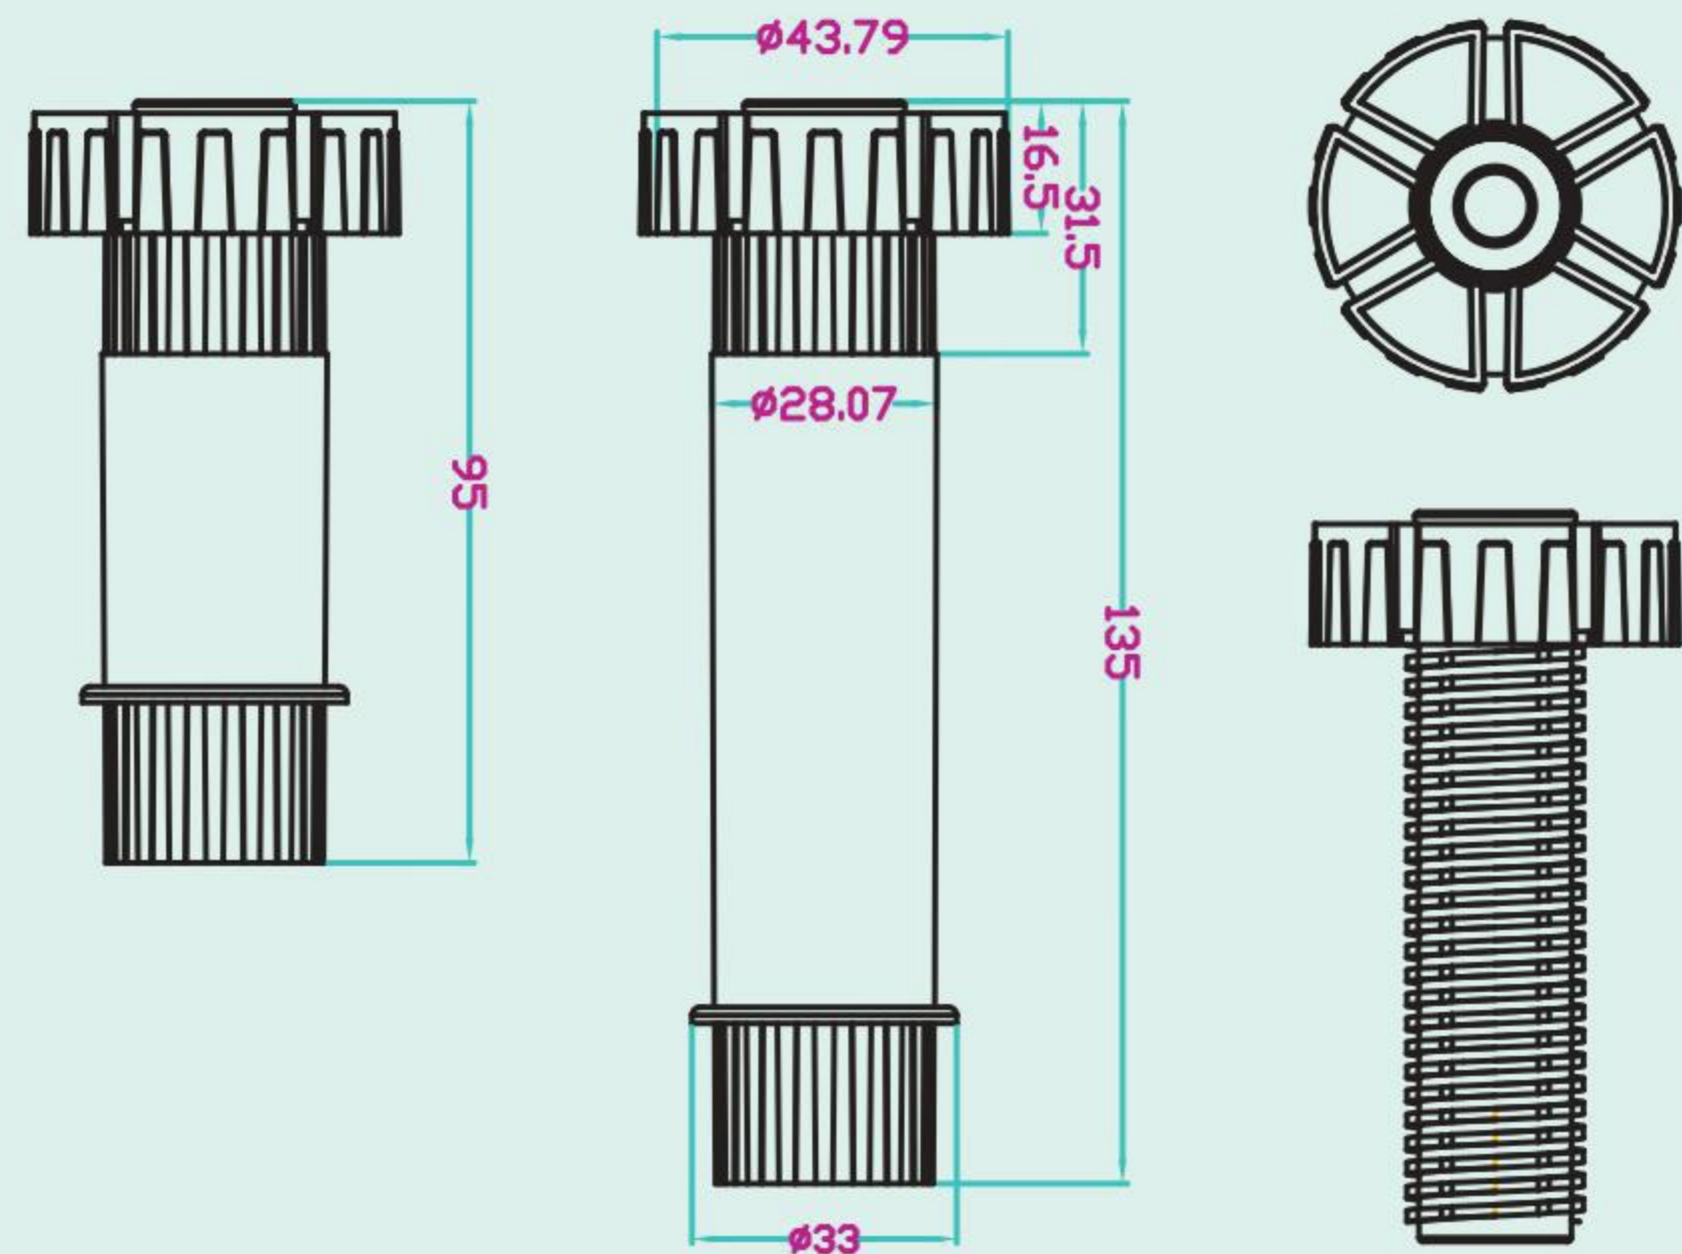

多重细螺牙
Small Multi-screws

可选颜色/optional colour : 白色/white 黑色/black 米黄/yellow

可选材质/optional material : PP/PS/ABS