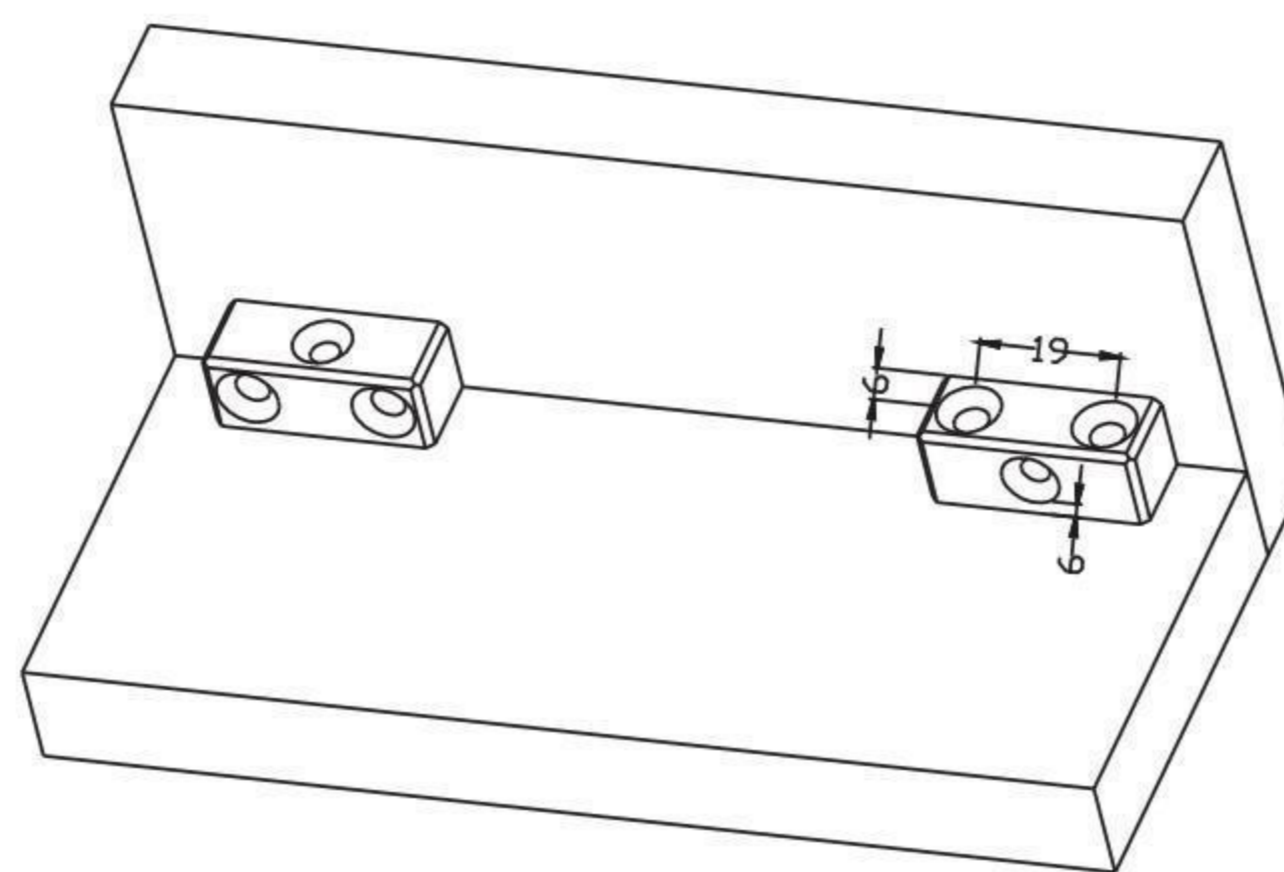

角码系列
CORNER SERIES

PG03