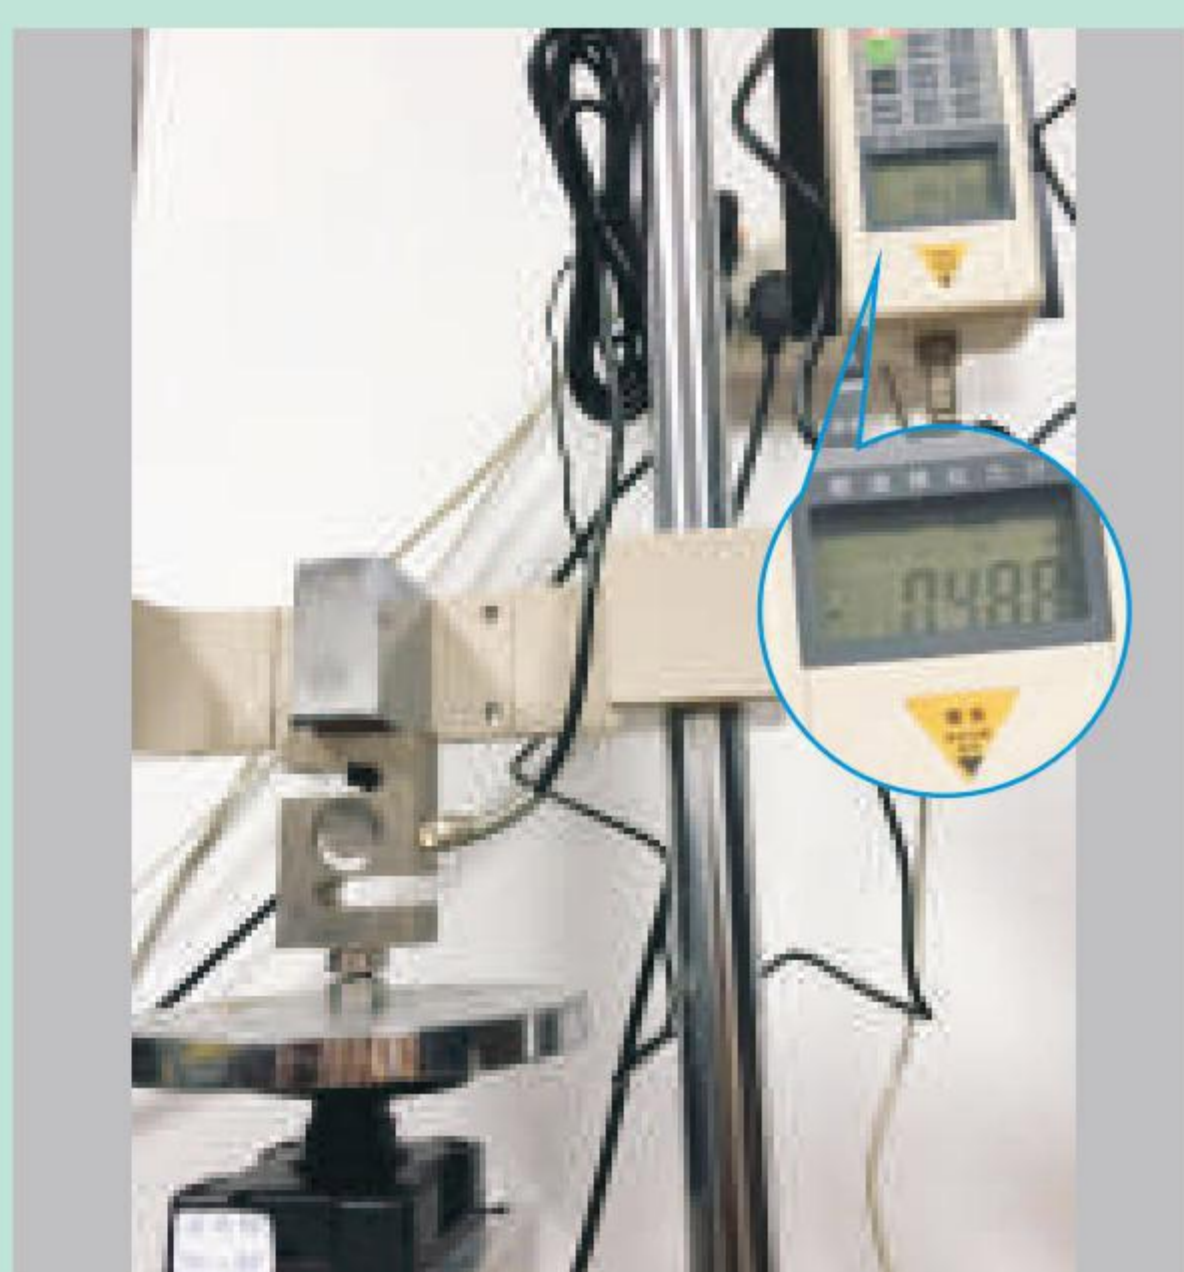

产品承重测试

PRODUCTS BEARING TEST

计量单位: KG
unit of measurement: KG