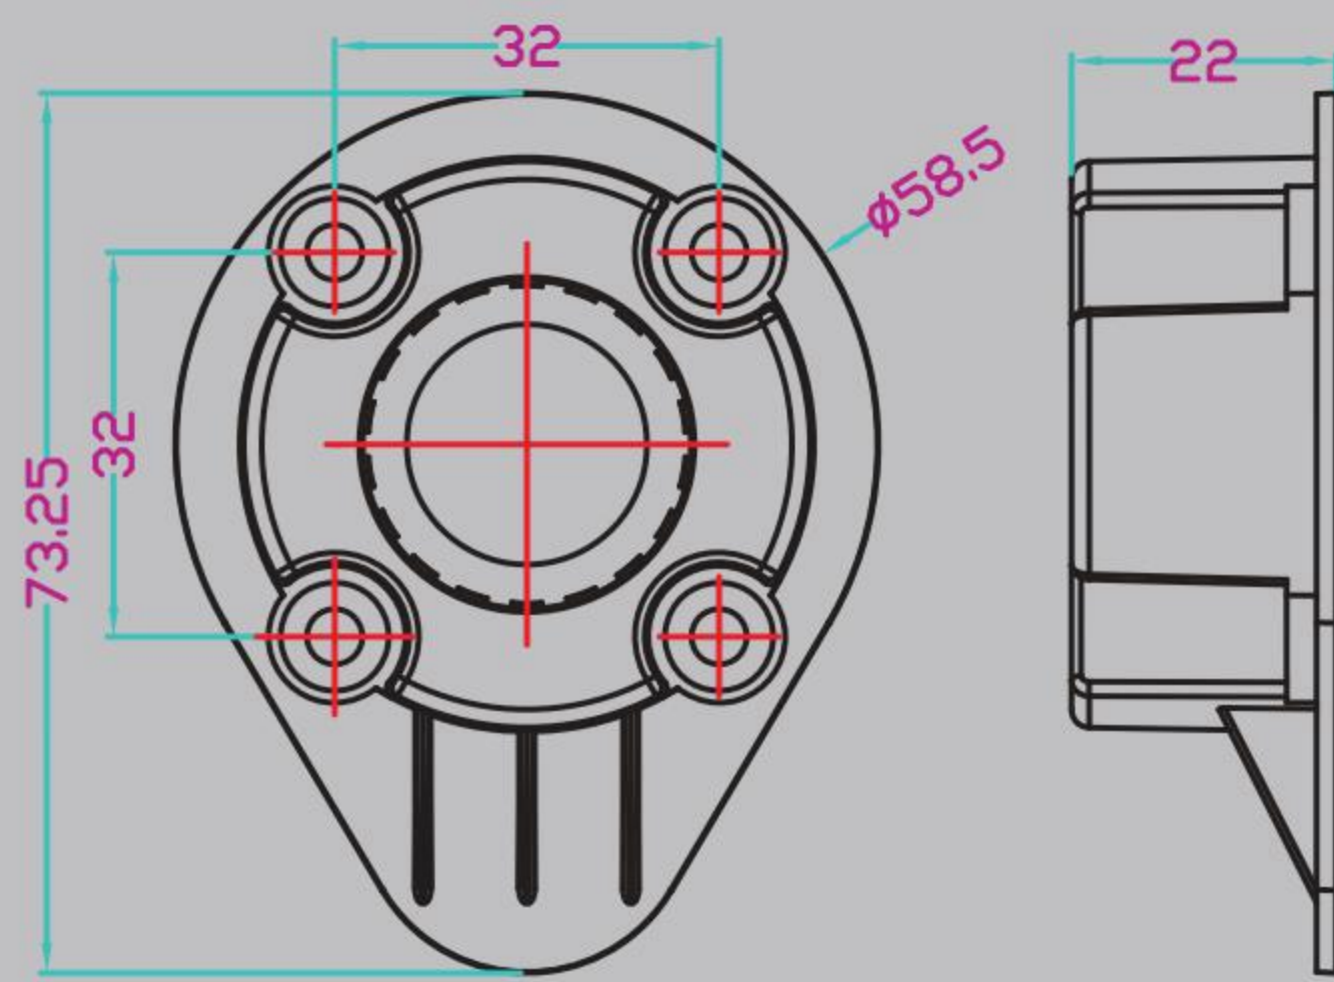

AM 95-145
AM 95-165
AM 135-185