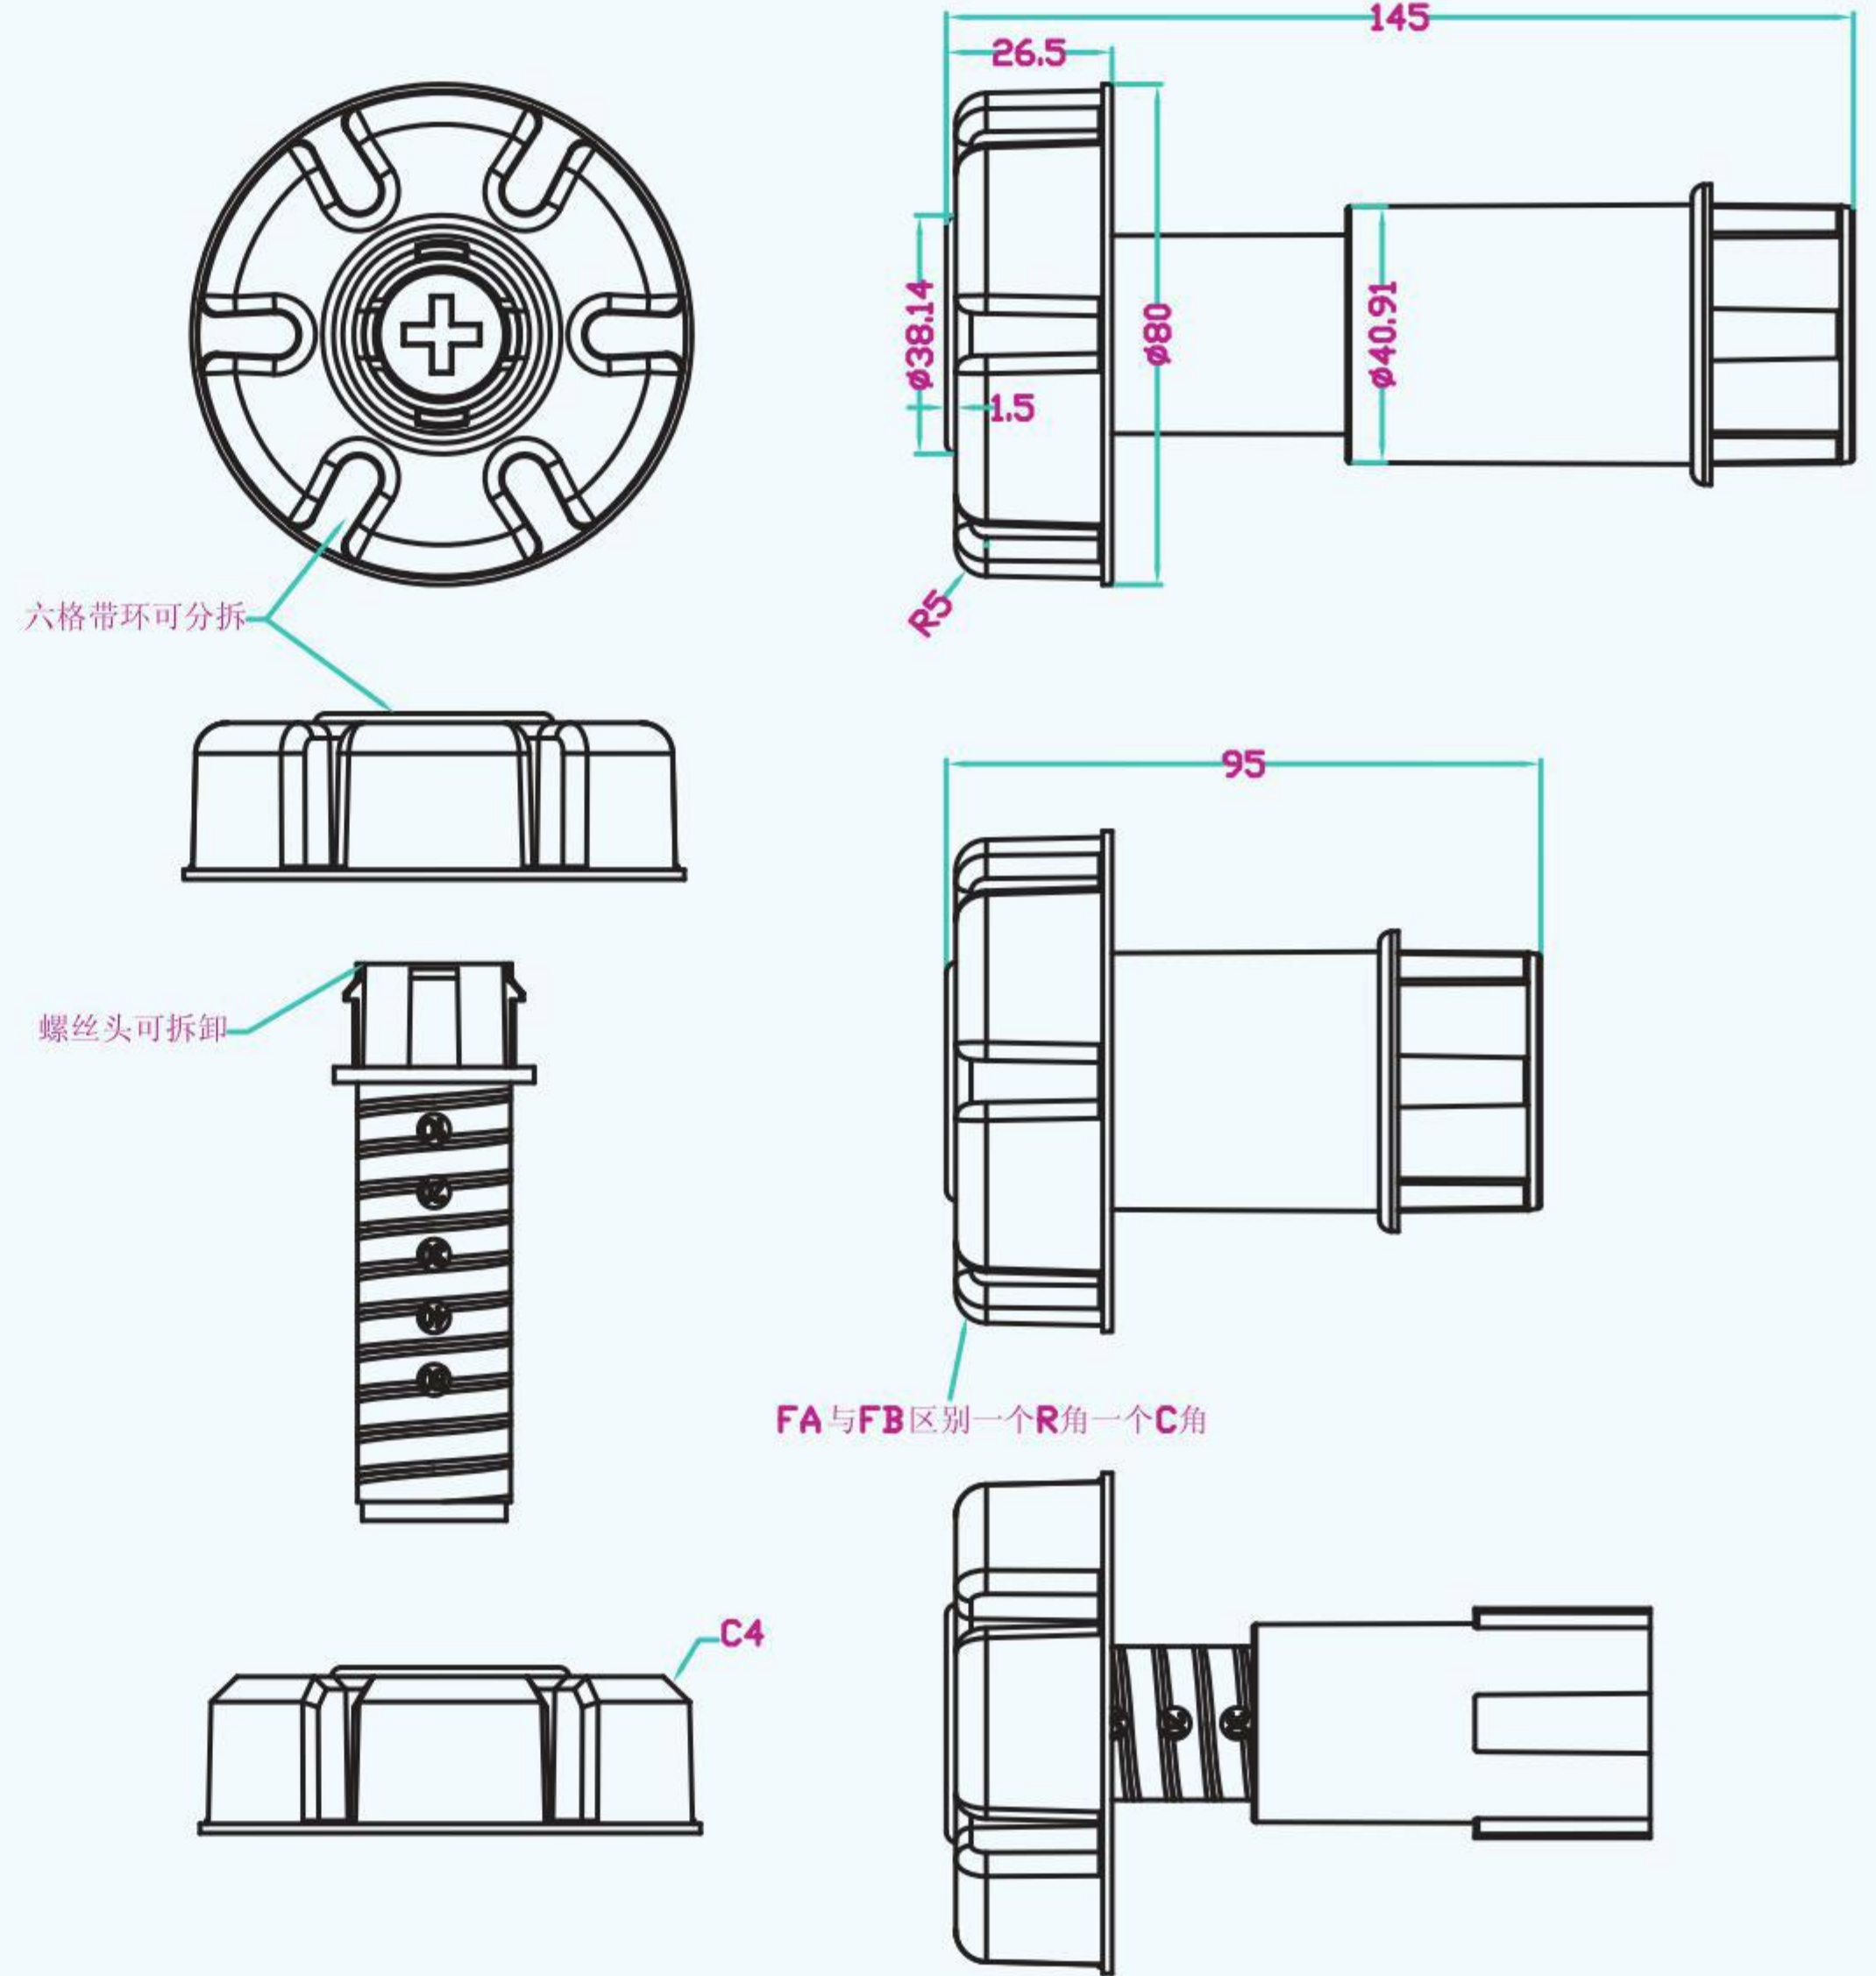

可选颜色/optional colour : 白色/white 黑色/black 米黄/yellow
可选材质/optional material : PP/PS/ABS