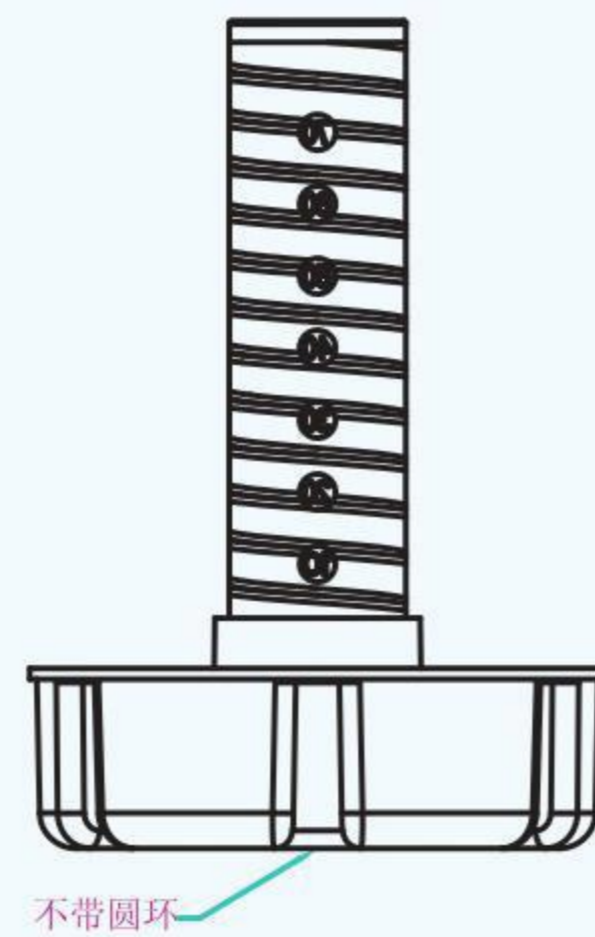

HA与HB区别顶部一个有圆环一个没有圆环

可选颜色/optional colour : 白色/white 黑色/black 米黄/yellow

可选材质/optional material : PP/PS/ABS