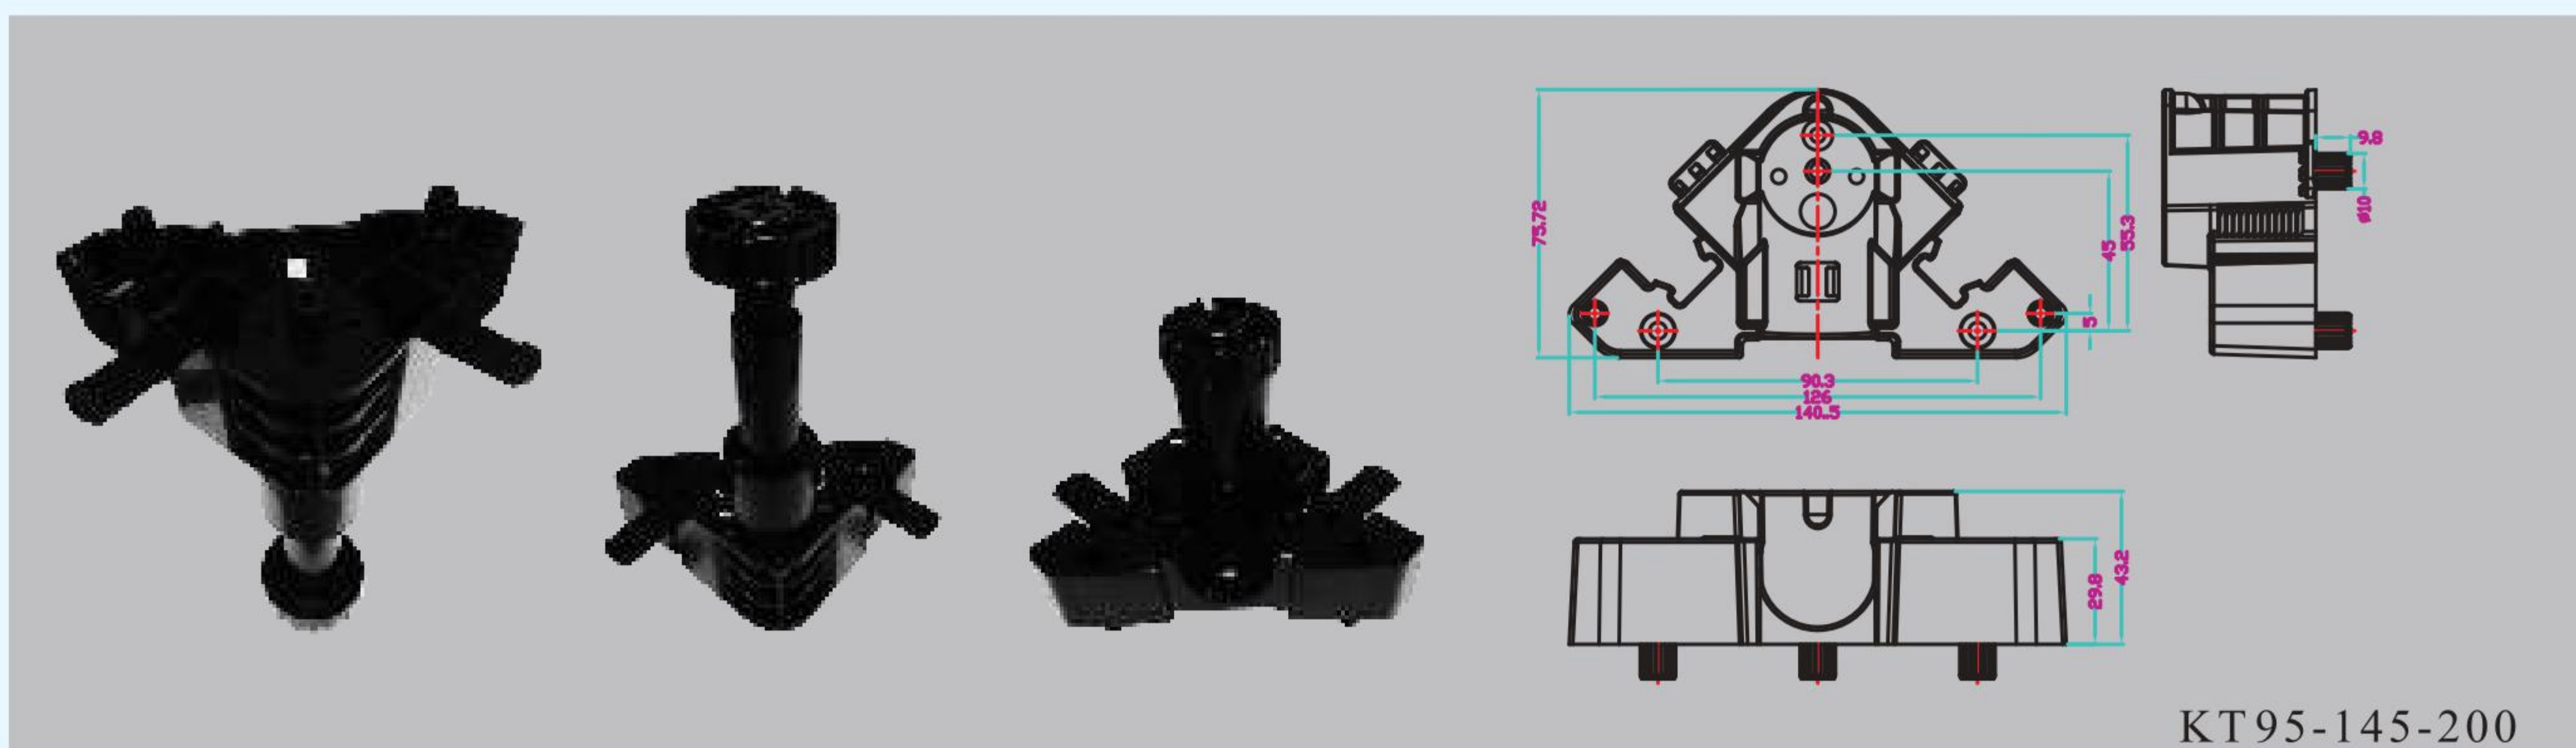

可选颜色/optional colour : 白色/white 黑色/black 米黄/yellow
可选材质/optional material : PP/PS/ABS