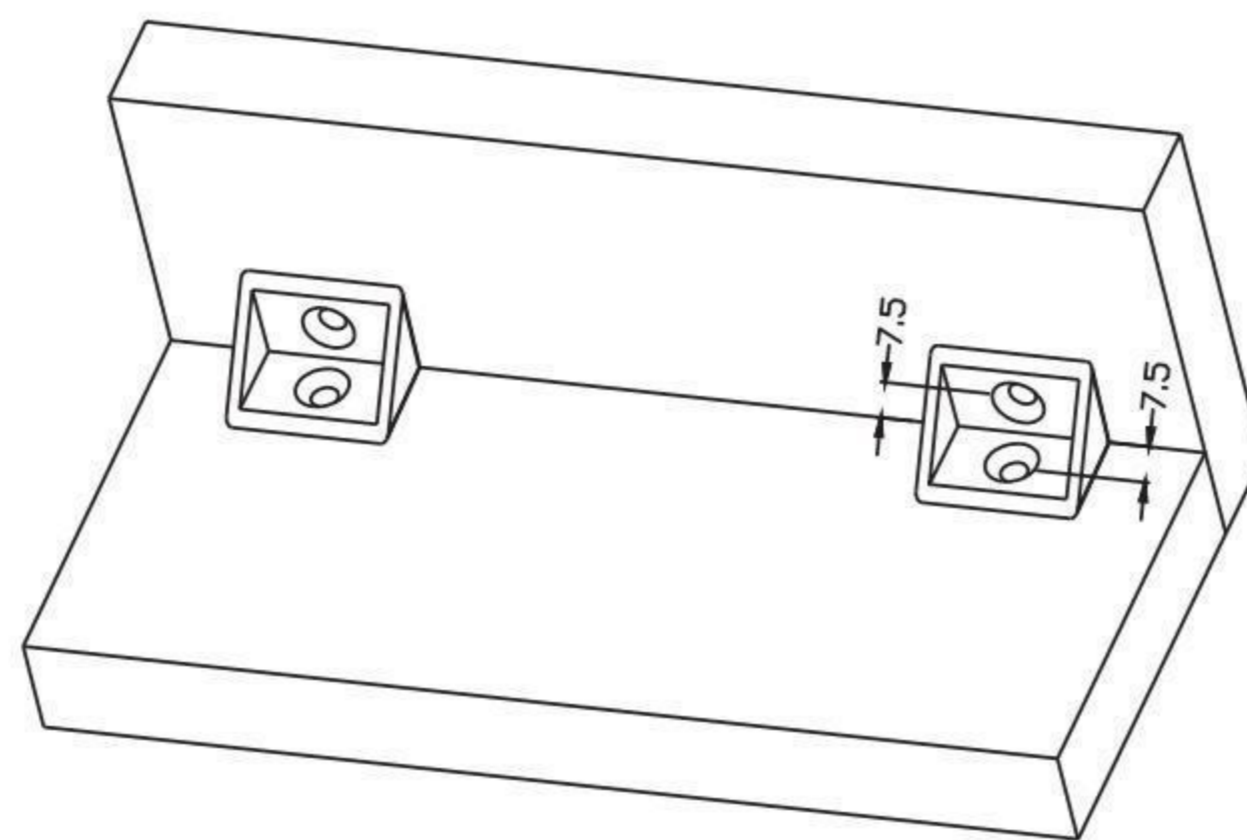

角码系列
CORNER SERIES

PG01

PG02