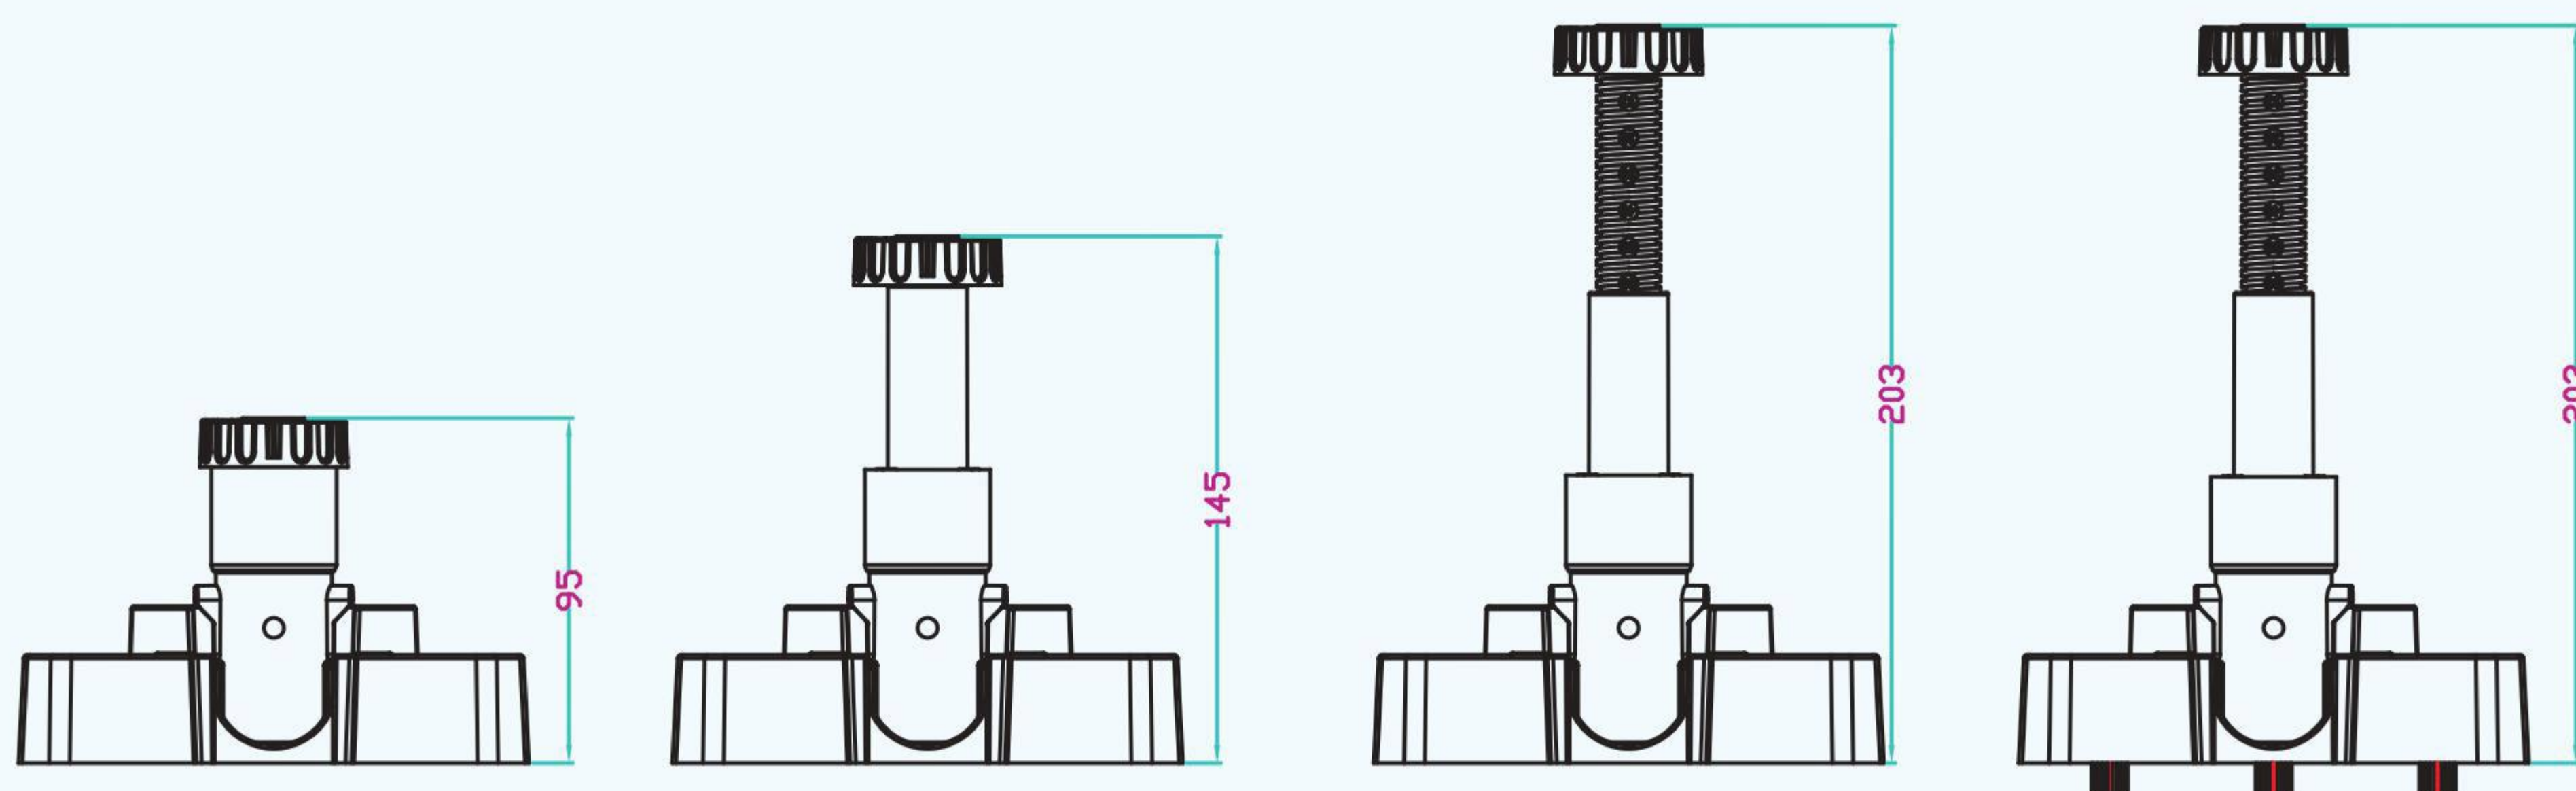

櫥柜脚 K 系列

CABINET LEG K SERIES