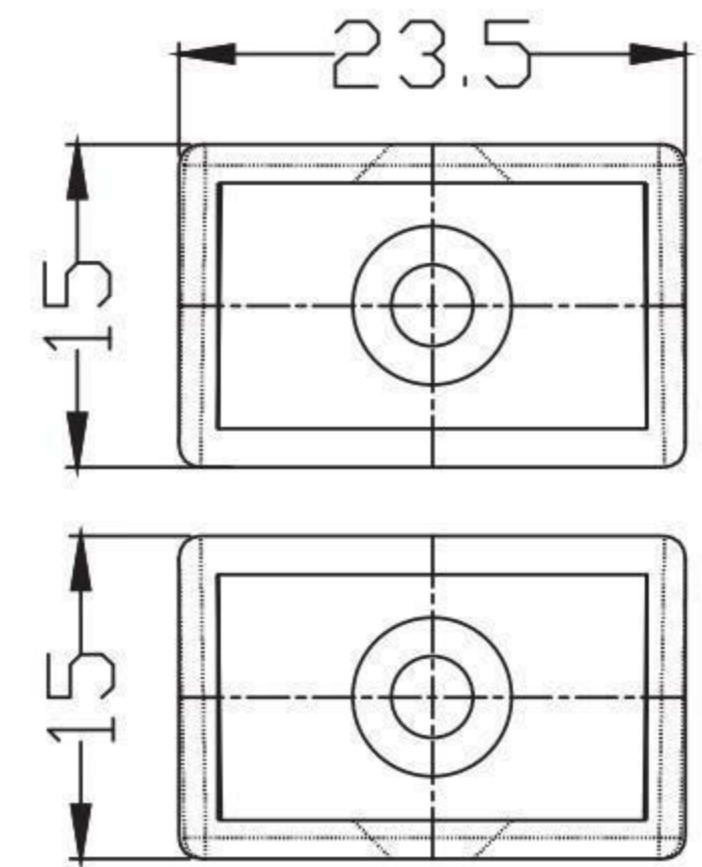

角码系列
CORNER SERIES

PG01

PG02