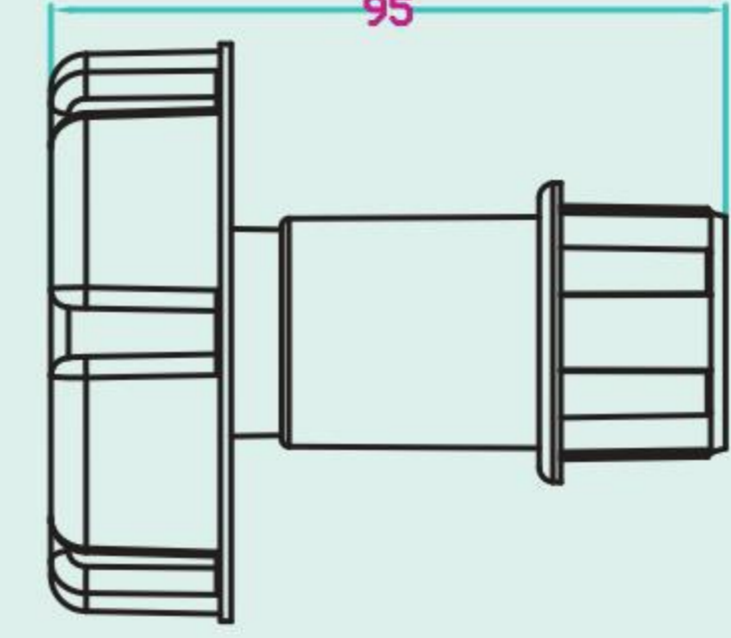

EA与EB区别顶部一个有圆环一个没有圆环

可选颜色/optional colour : 白色/white 黑色/black 米黄/yellow
可选材质/optional material : PP/PS/ABS