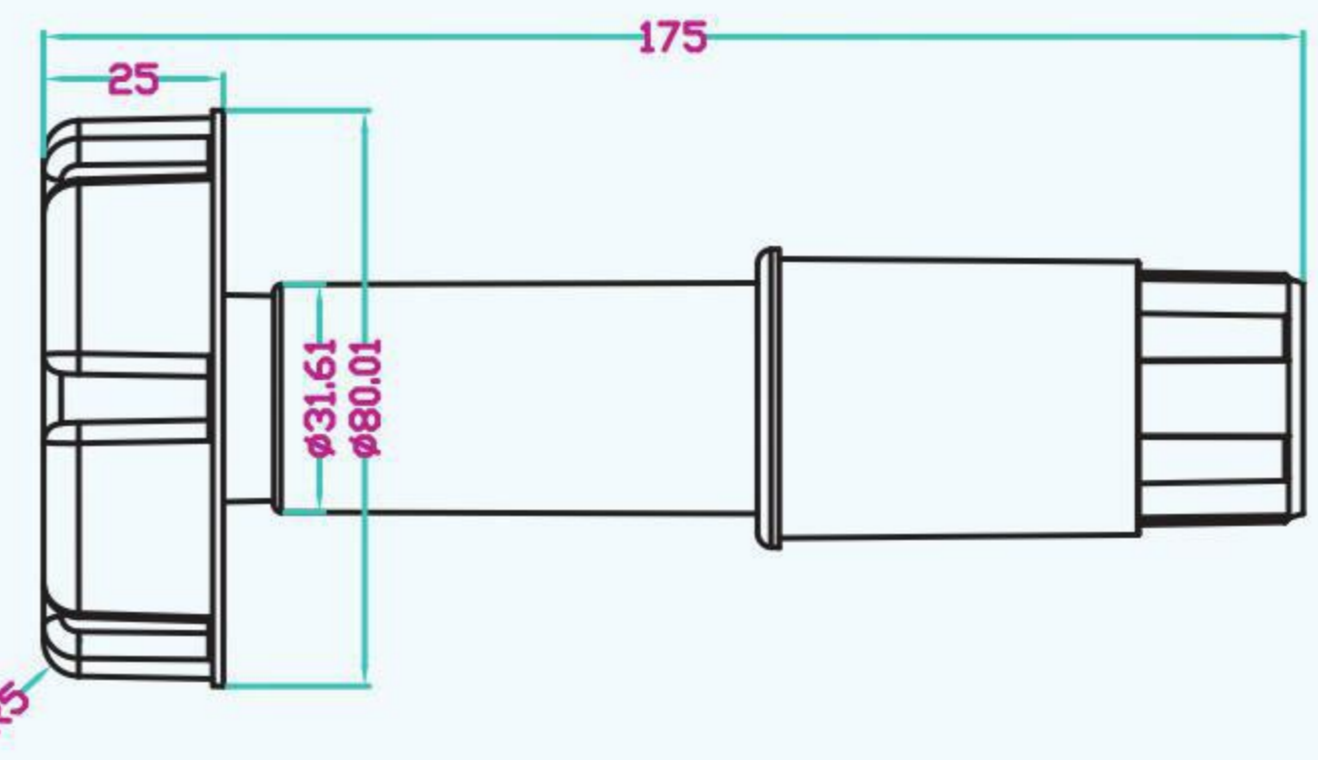

HA与HB区别顶部一个有圆环一个没有圆环

可选颜色/optional colour : 白色/white 黑色/black 米黄/yellow

可选材质/optional material : PP/PS/ABS