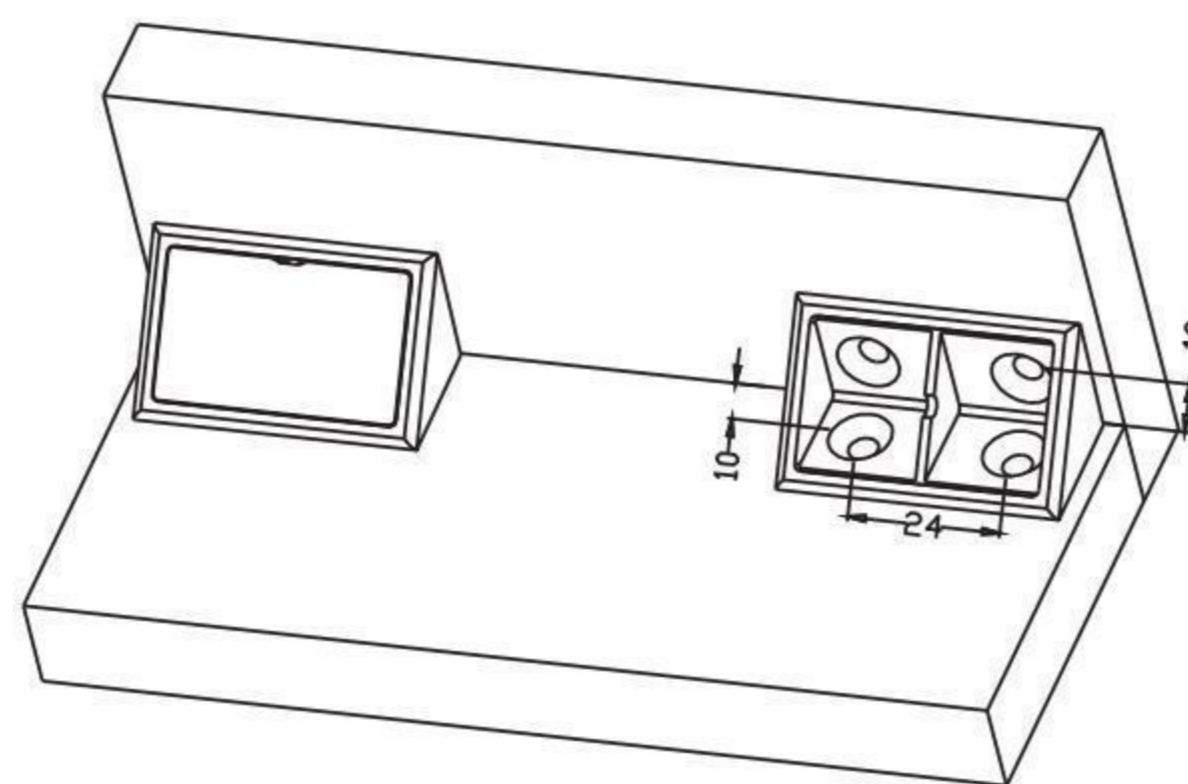

角码系列
CORNER SERIES

PG04