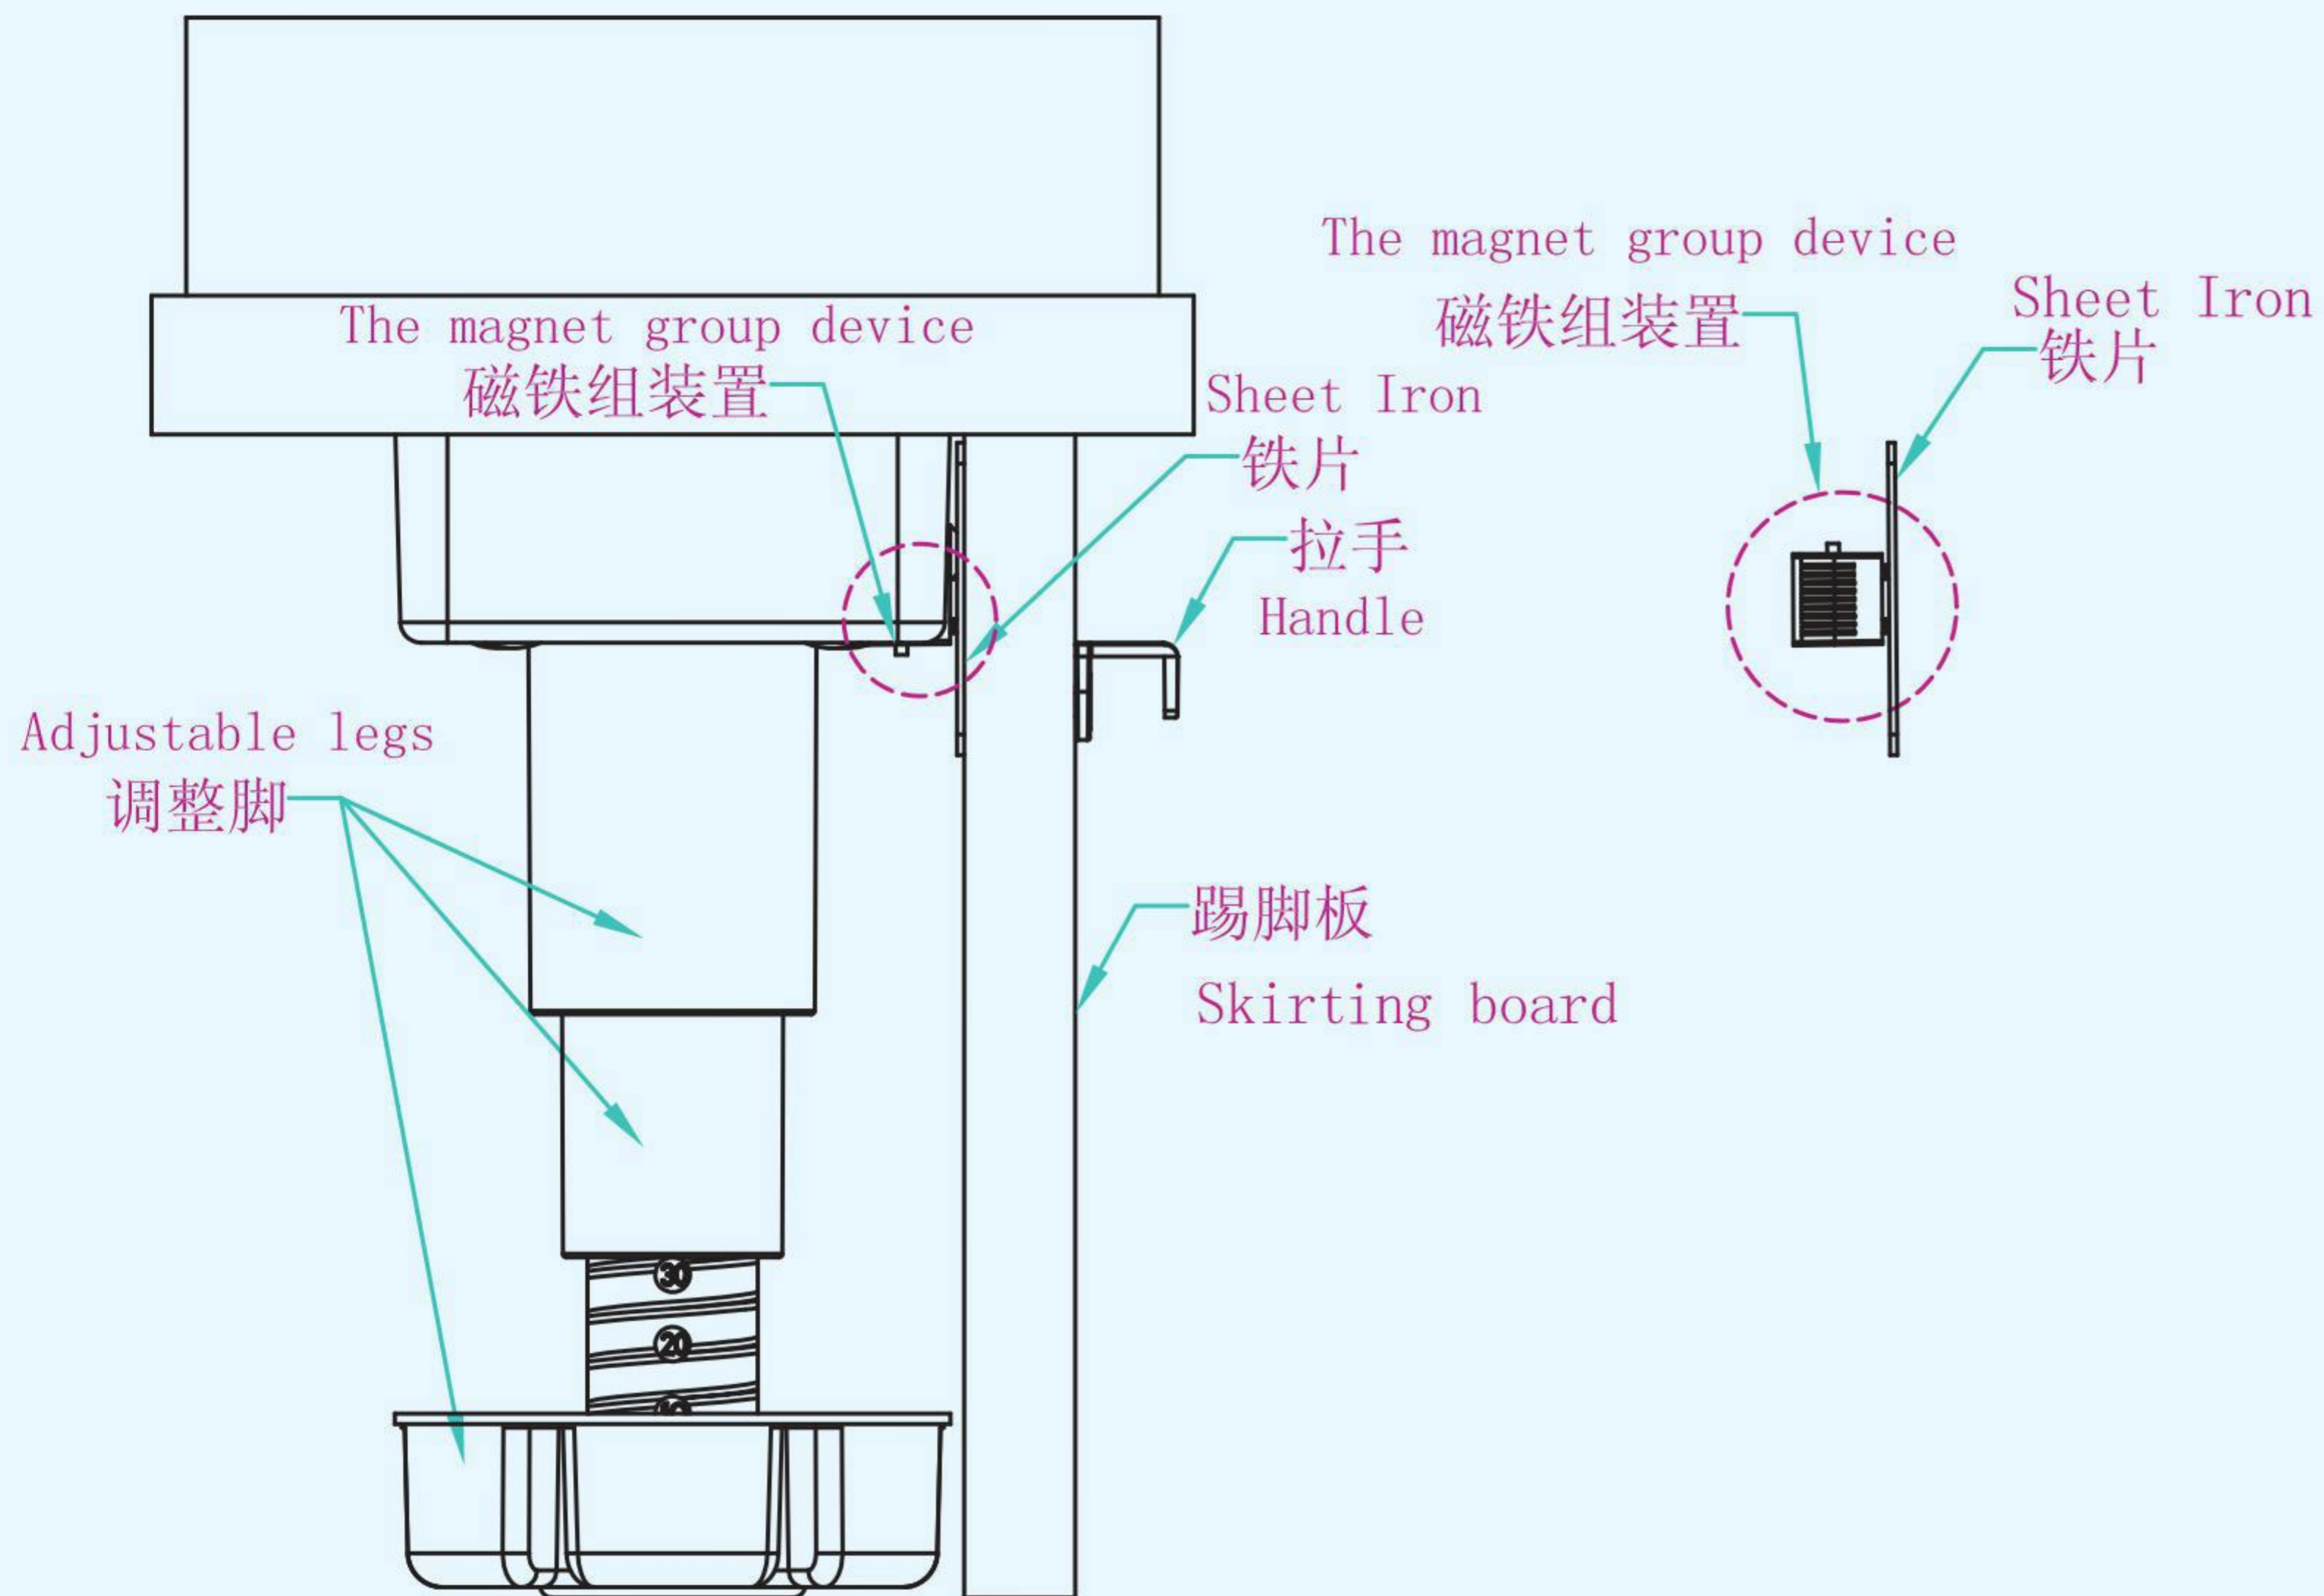

櫥柜脚 Z 系列

CABINET LEG Z SERIES