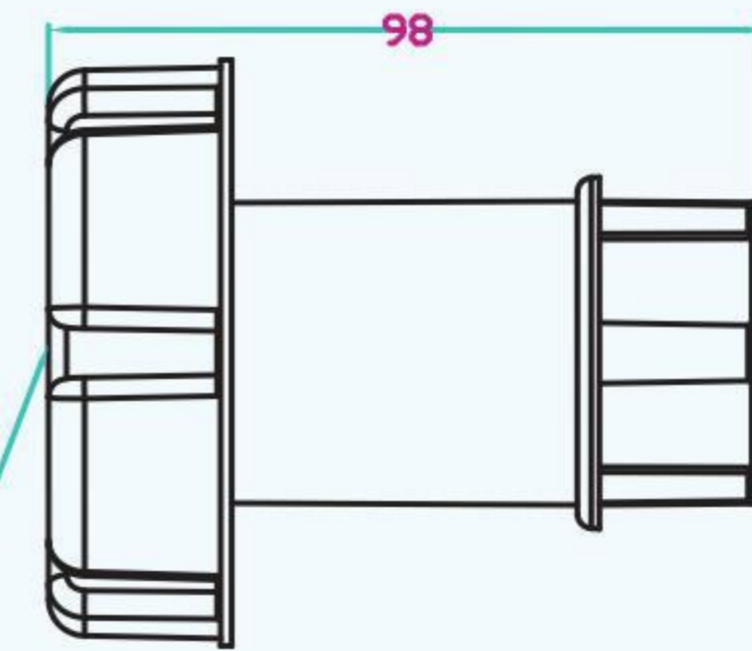

FC与FD区别顶部一个有圆环一个没有圆环

可选颜色/optional colour : 白色/white 黑色/black 米黄/yellow

可选材质/optional material : PP/PS/ABS