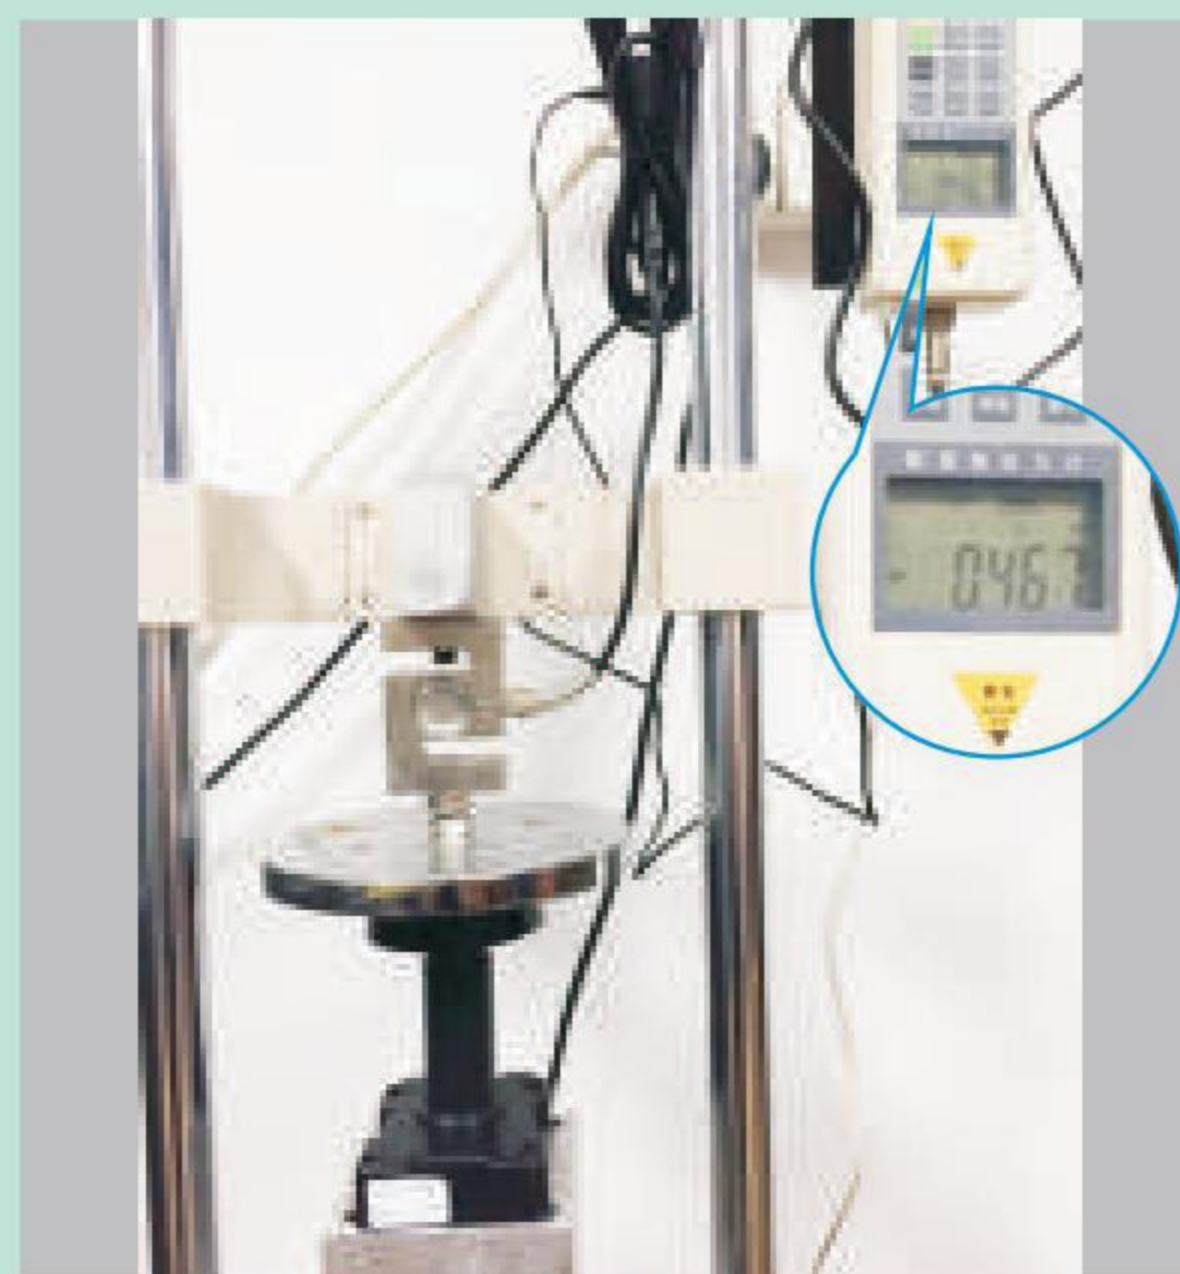

产品承重测试

PRODUCTS BEARING TEST

计量单位: KG
unit of measurement: KG