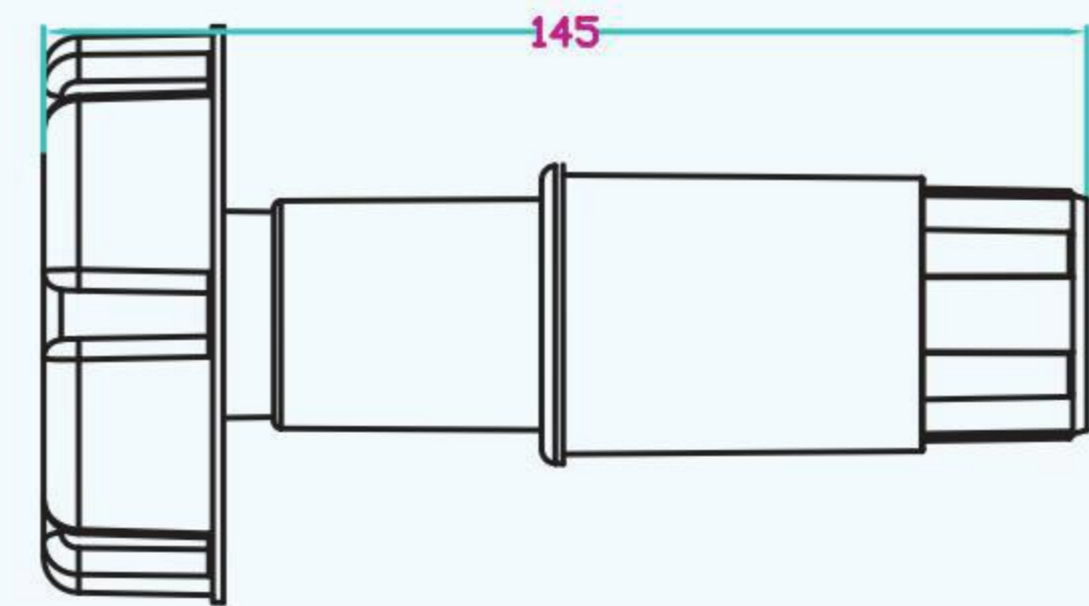

HA与HB区别顶部一个有圆环一个没有圆环

可选颜色/optional colour : 白色/white 黑色/black 米黄/yellow

可选材质/optional material : PP/PS/ABS