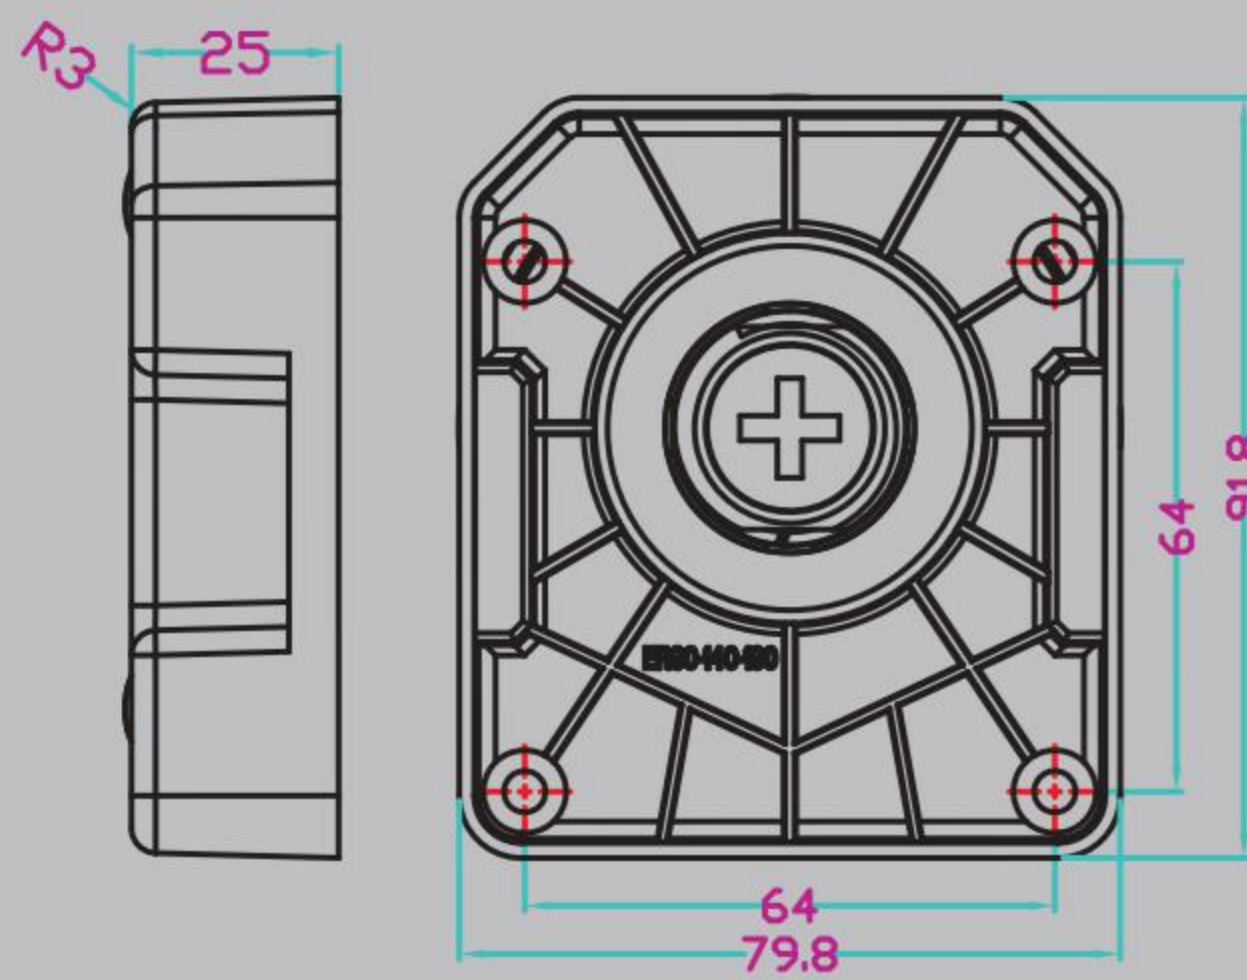

单重大螺牙 Big Single Screw GCS 150-200-270	多重大螺牙 Big Multi-screws GCM 150-200-270