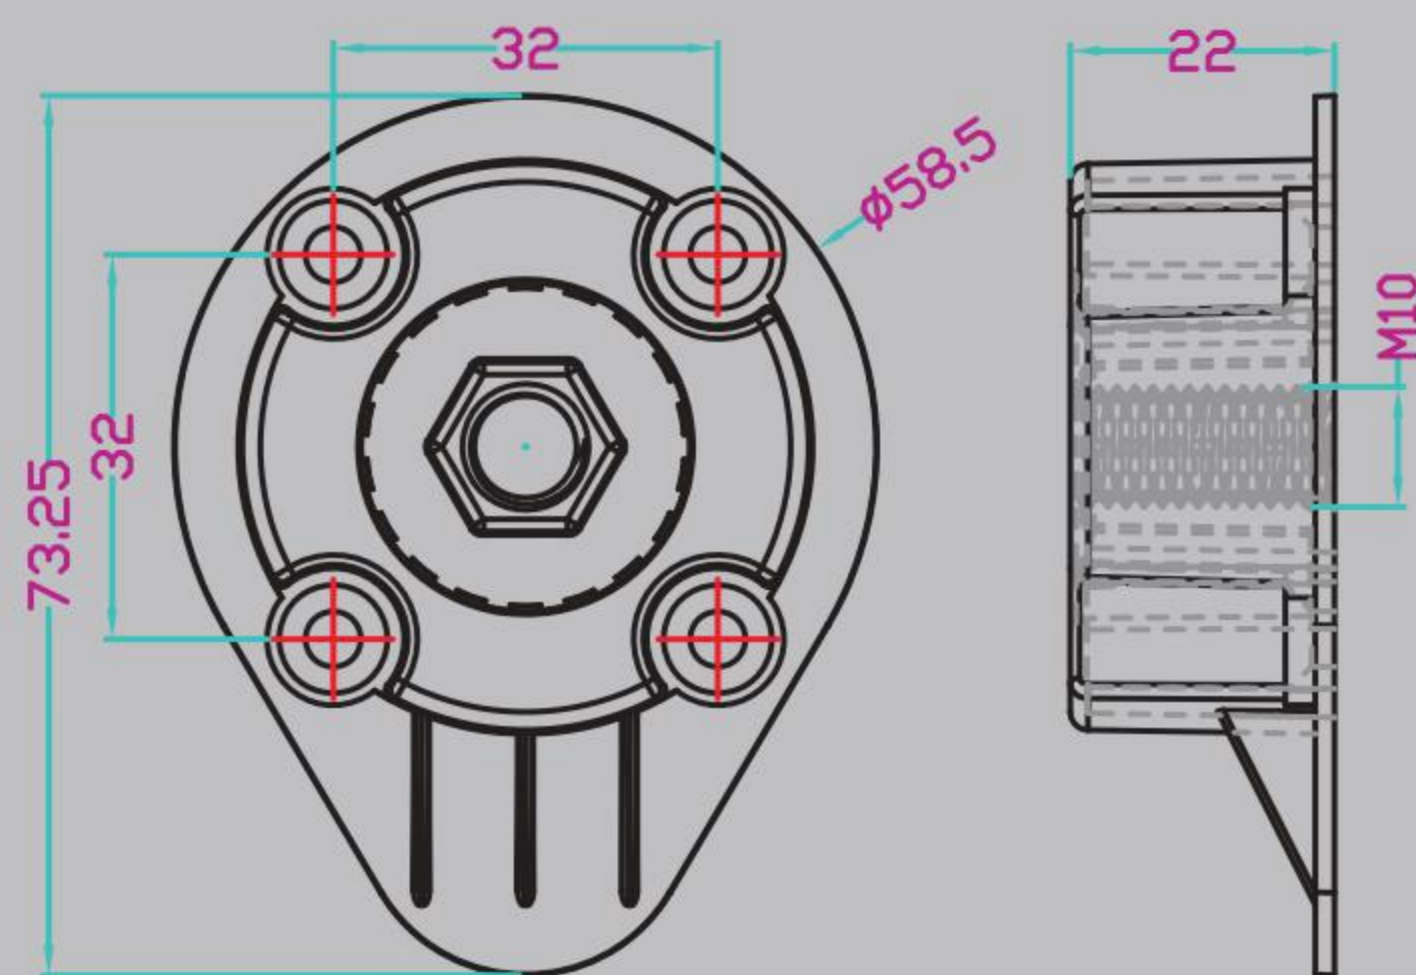

AJ 95-145
AJ 95-165
AJ 135-185