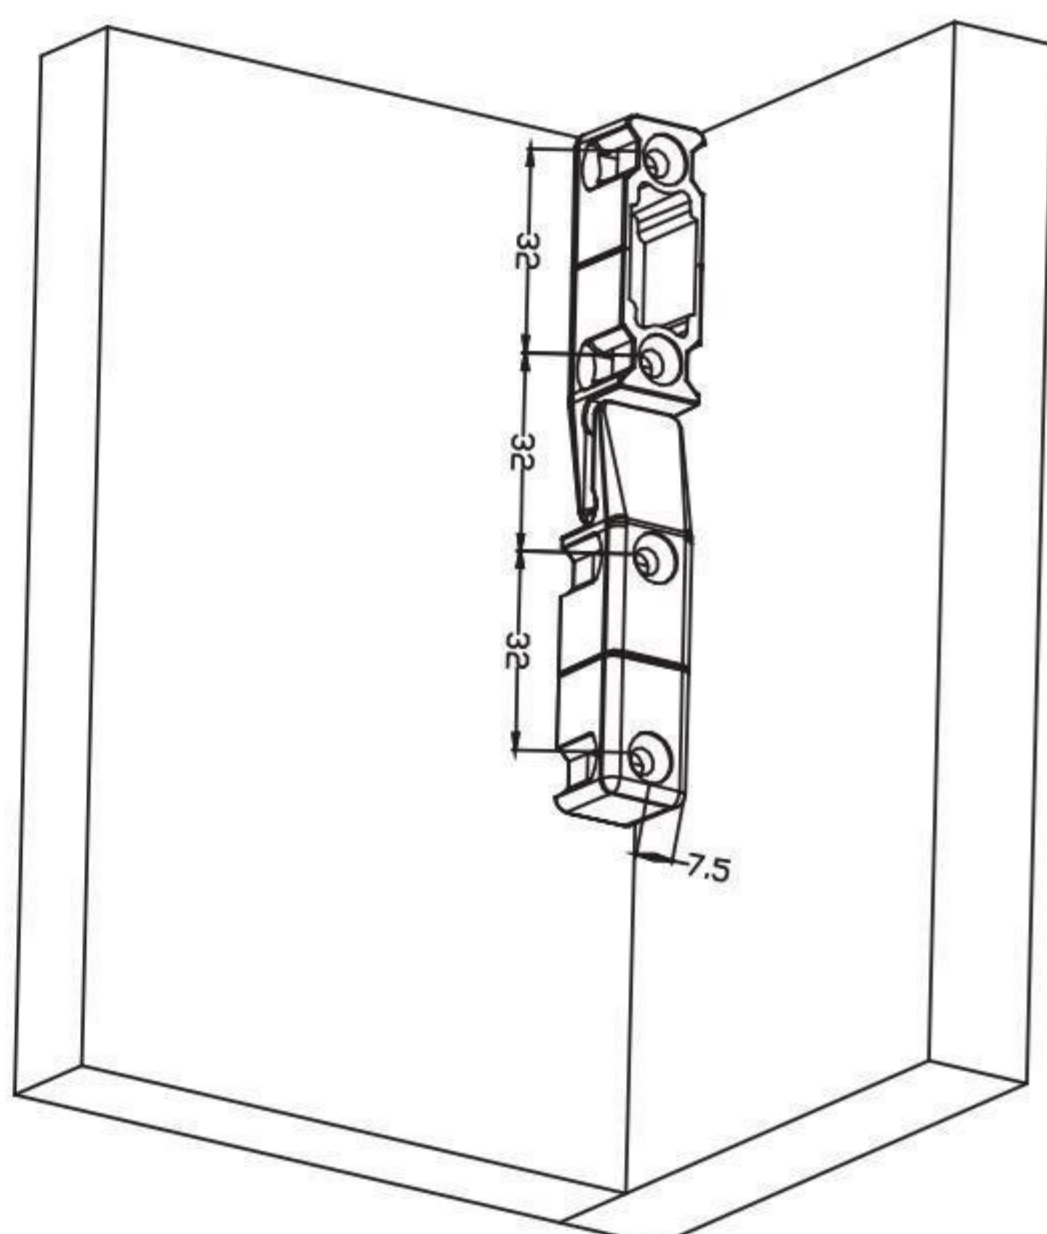

Furniture universal interlocking connector, 360 degree flexible interlocking installation, the standard 32 rows of drilling, with 4-diameter countersunk head screw installation, simple and economical. Suitable for wall panels, skirting boards, ceilings, Roman columns, panels and various types of plates to be connected.