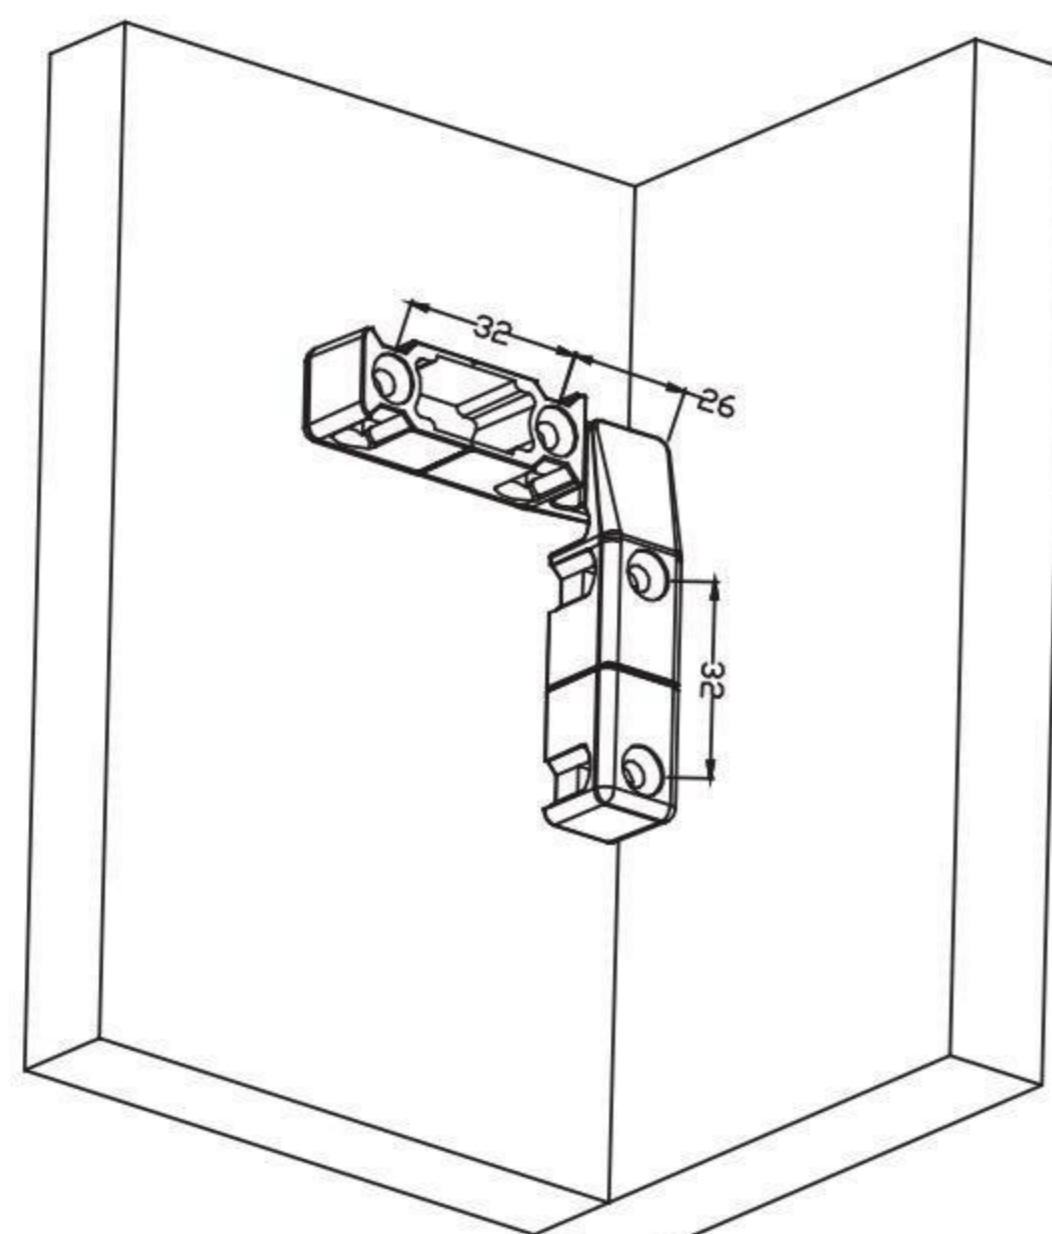

# PG10 万能扣件系列

PG10 Universal fastener series

专利号: ZL201530331901.4  
Patent No. ZL201520665678.1

★★★★ 专利产品 Patented product ★★★★★

家具万能互扣连接件，360度灵活互扣安装，标准32排钻孔，用4直径沉头螺丝安装，简单经济实用。适用于护墙板，踢脚板，天花板，罗马柱，面板和各类需要连接的板材。

Furniture universal interlocking connector, 360 degree flexible interlocking installation, the standard 32 rows of drilling, with 4-diameter countersunk head screw installation, simple and economical. Suitable for wall panels, skirting boards, ceilings, Roman columns, panels and various types of plates to be connected.