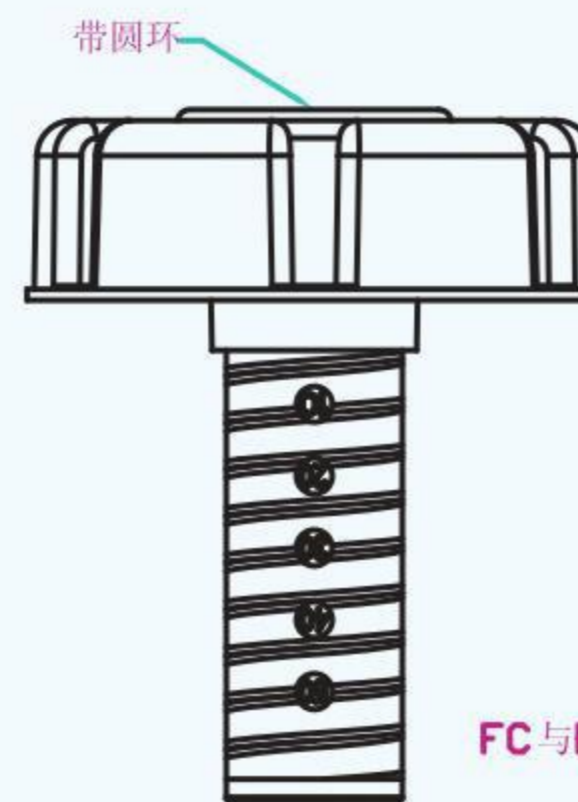

橱柜脚 F 系列

CABINET LEG F SERIES

单重大螺牙
Big Single Screw

多重大螺牙
Big Multi-screws

不带圆环

带圆环

FC与FD区别顶部一个有圆环一个没有圆环

可选颜色/optional colour : 白色/white 黑色/black 米黄/yellow

可选材质/optional material : PP/PS/ABS

单重大螺牙
Big Single Screw
FCS 100-150-200

多重大螺牙
Big Multi-screws
FCM 100-150-200

单重大螺牙
Big Single Screw
FDS 100-150-200

多重大螺牙
Big Multi-screws
FDM 100-150-200