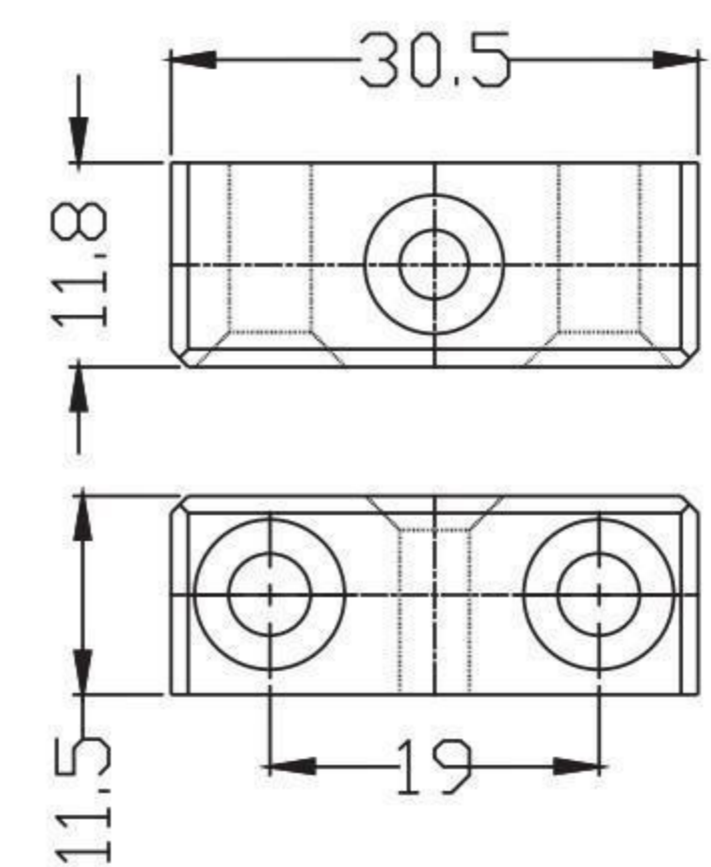

角码系列
CORNER SERIES

PG03