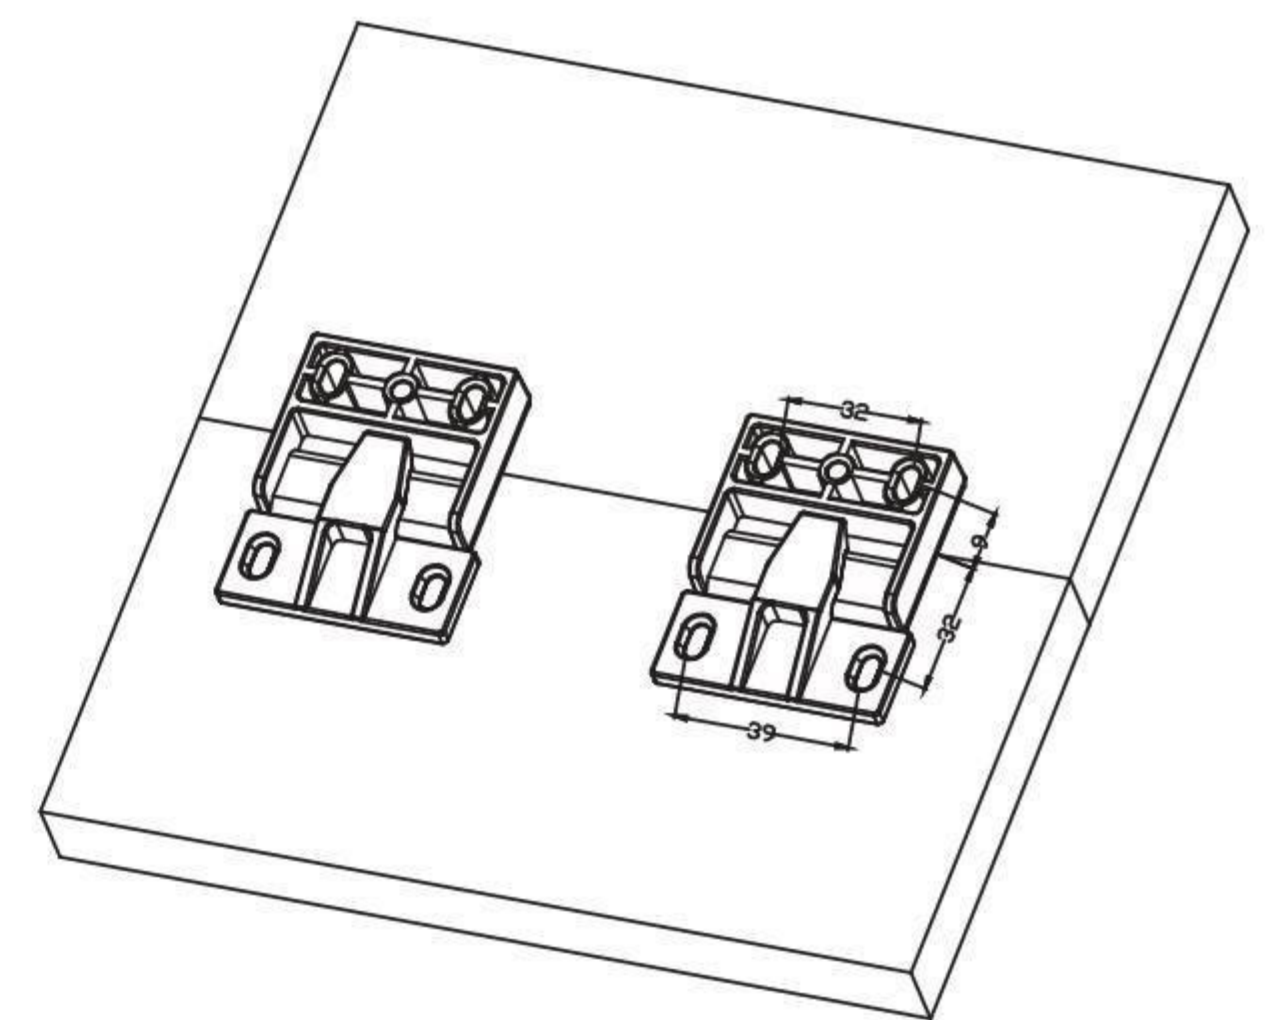

## PG12 Flat connector series

专利号: ZL201520067225.2  
Patent No.

★★★★ 专利产品 Patented product ★★★★★

国家专利号: ZL201520067225.2

平面板材连接件，正反面都可灵活打螺丝安装，方便简单，拆卸灵活。  
Flat plate connector, the front and back can be flexible to install the screw, easy and simple, flexible demolition.