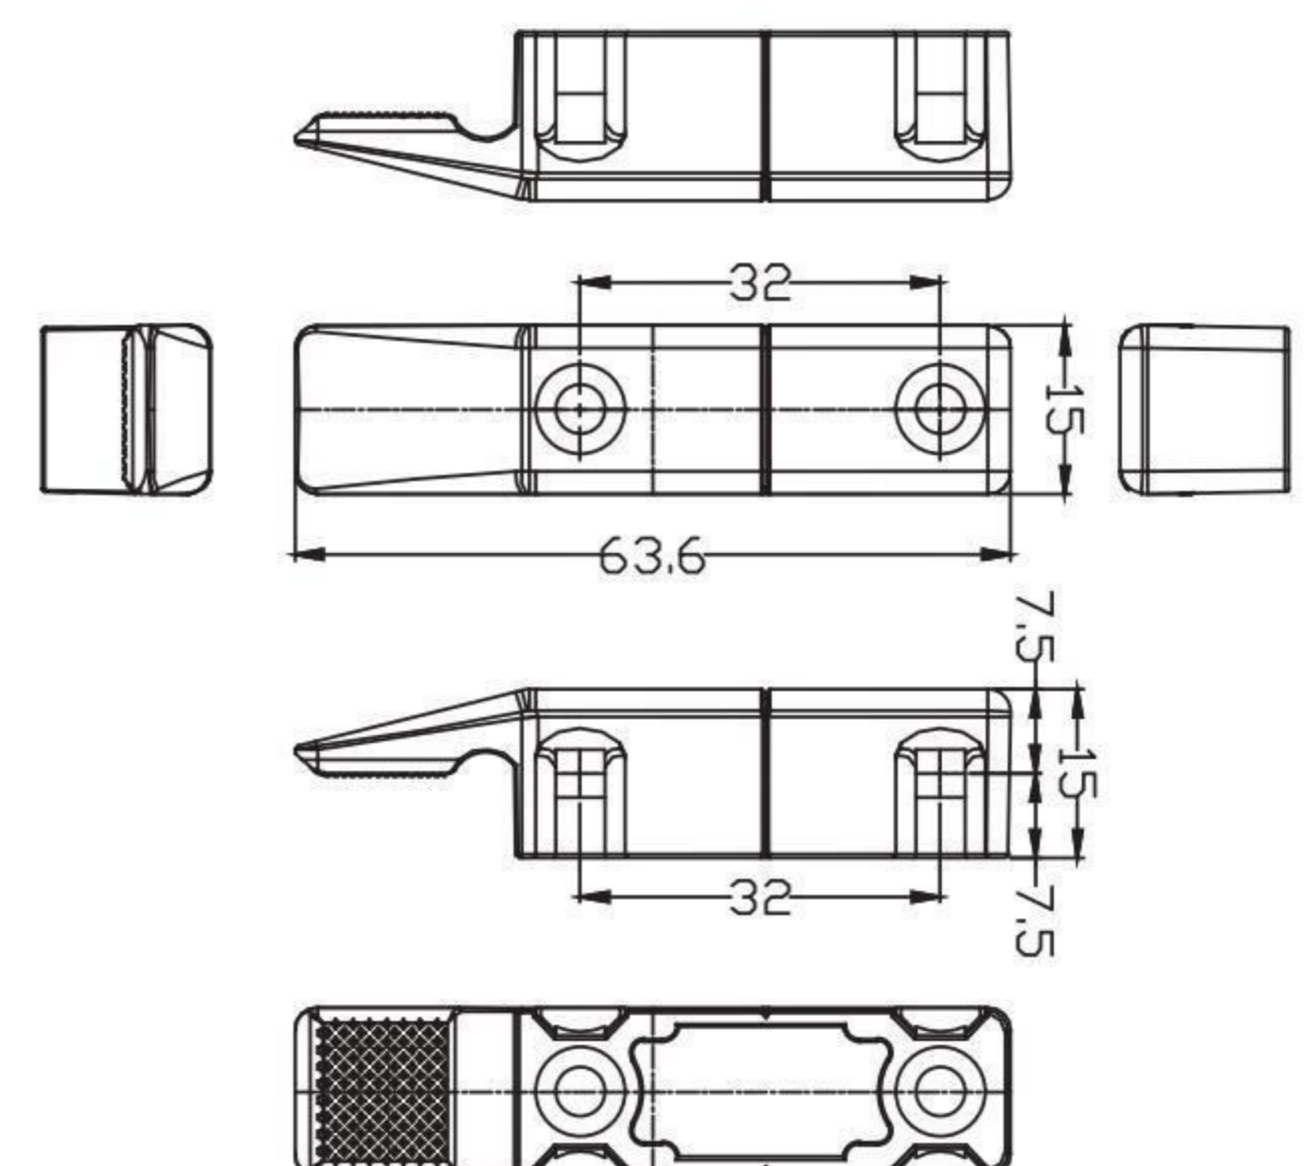

### ASSEMBLY DISPLAY

Furniture universal interlocking connector, 360 degree flexible interlocking installation, the standard 32 rows of drilling, with 4-diameter countersunk head screw installation, simple and economical. Suitable for wall panels, skirting boards, ceilings, Roman columns, panels and various types of plates to be connected.