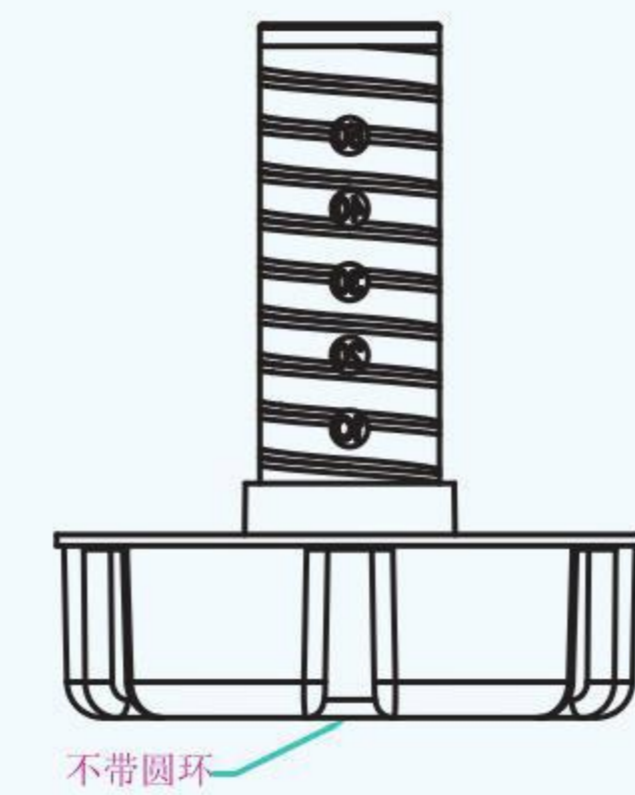

橱柜脚 F 系列

CABINET LEG F SERIES

单重大螺牙
Big Single Screw

多重大螺牙
Big Multi-screws

不带圆环

带圆环

FC与FD区别顶部一个有圆环一个没有圆环

可选颜色/optional colour : 白色/white 黑色/black 米黄/yellow

可选材质/optional material : PP/PS/ABS

单重大螺牙
Big Single Screw
FCS 100-150-200

多重大螺牙
Big Multi-screws
FCM 100-150-200

单重大螺牙
Big Single Screw
FDS 100-150-200

多重大螺牙
Big Multi-screws
FDM 100-150-200