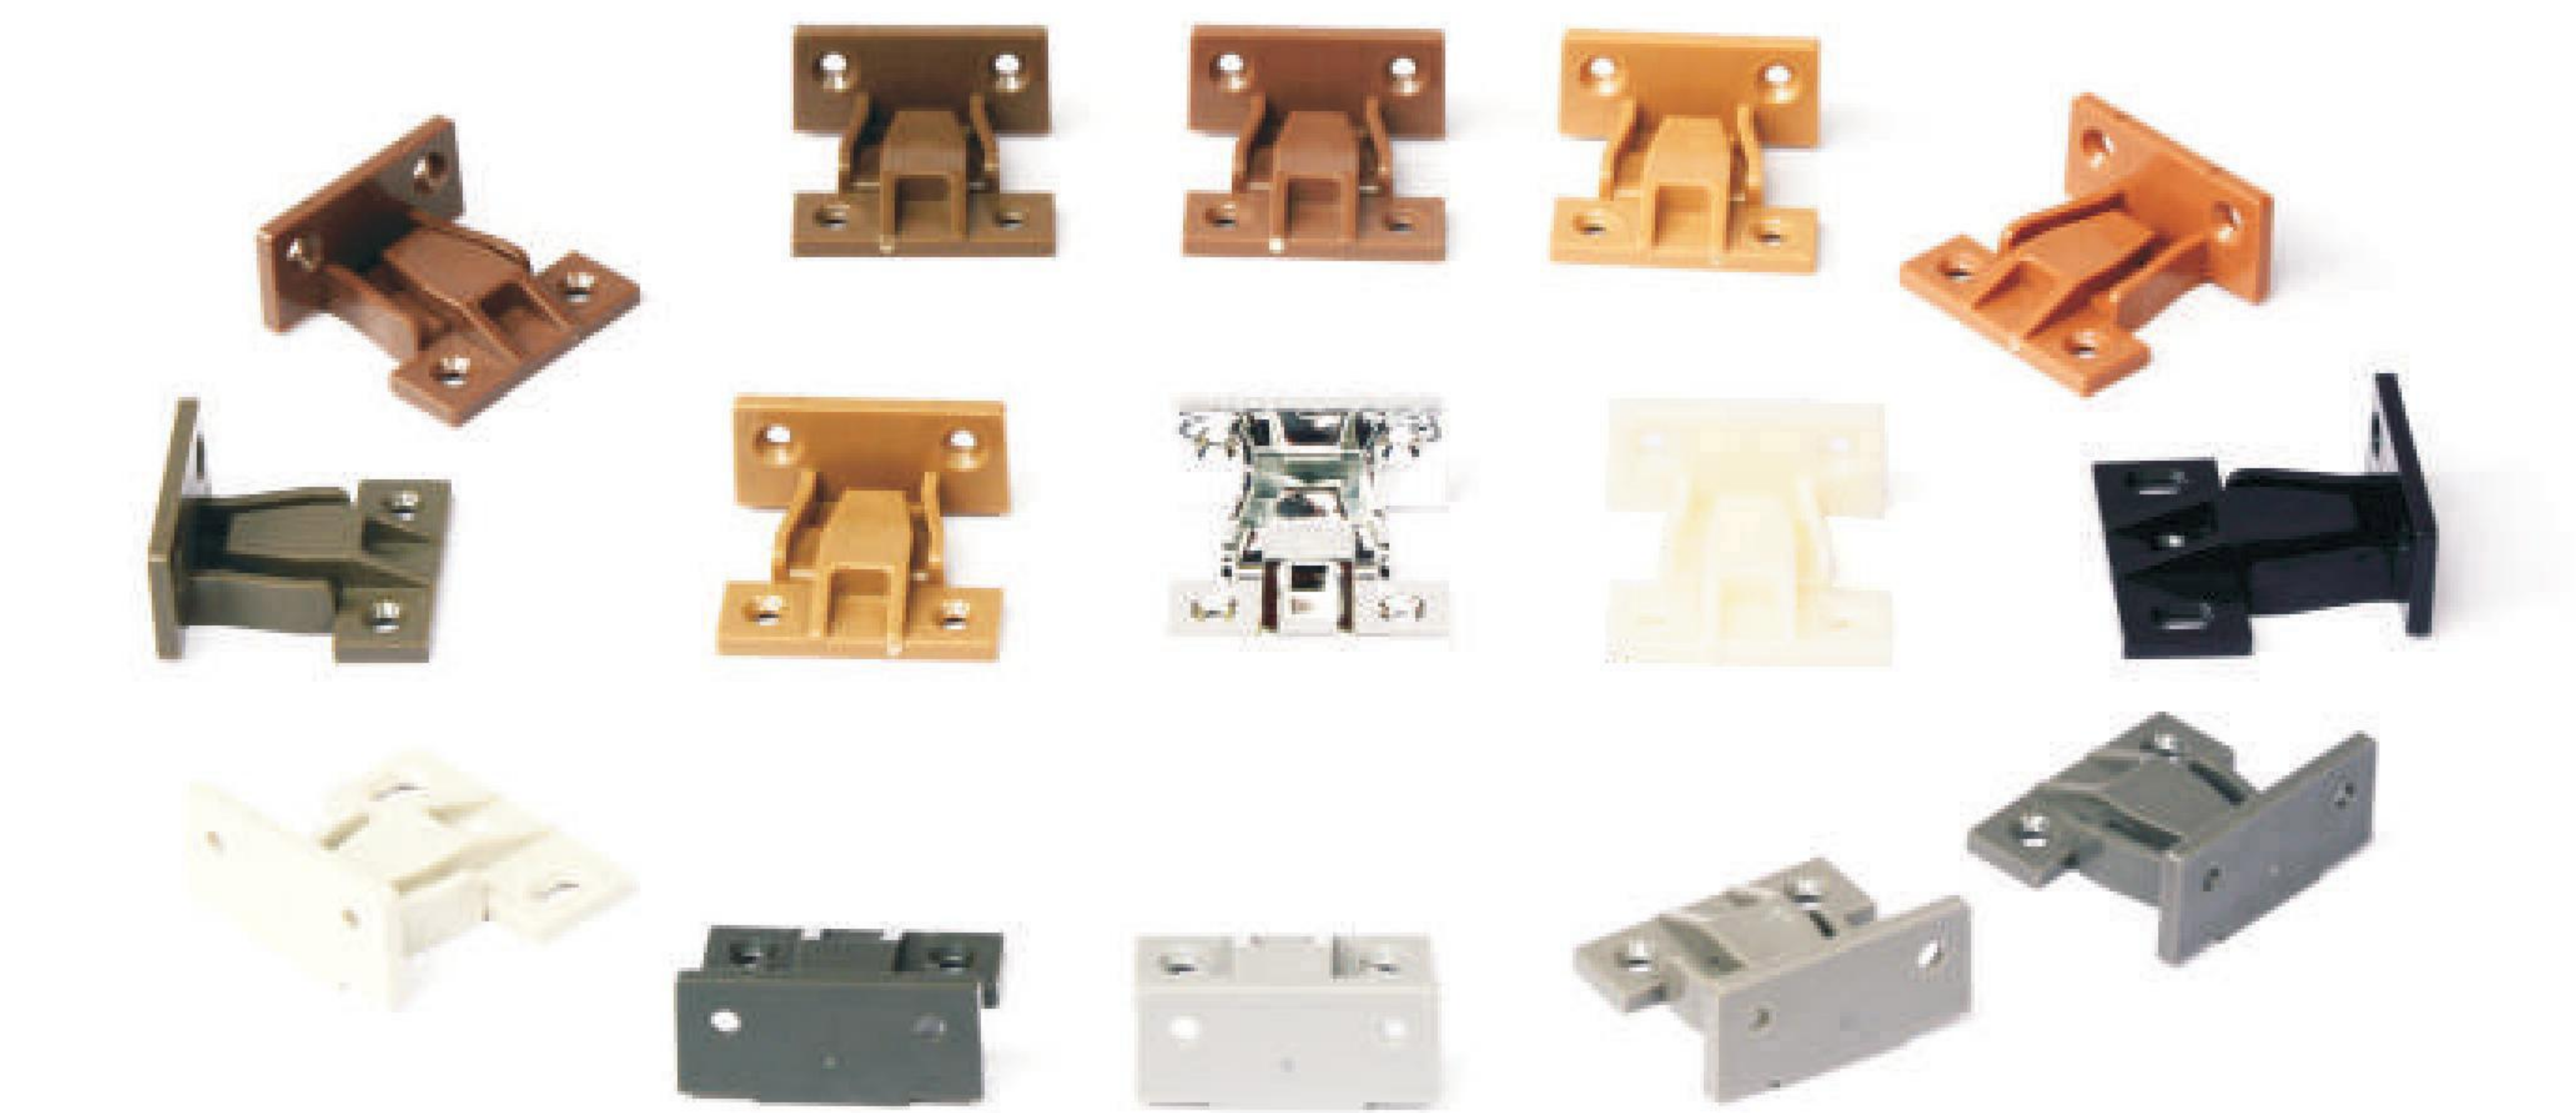

PG11 直角连接件系列

PG11 Right angle connector series

专利号: ZL201520665888.0
Patent No.

★★★★ 专利产品 Patented product ★★★★★