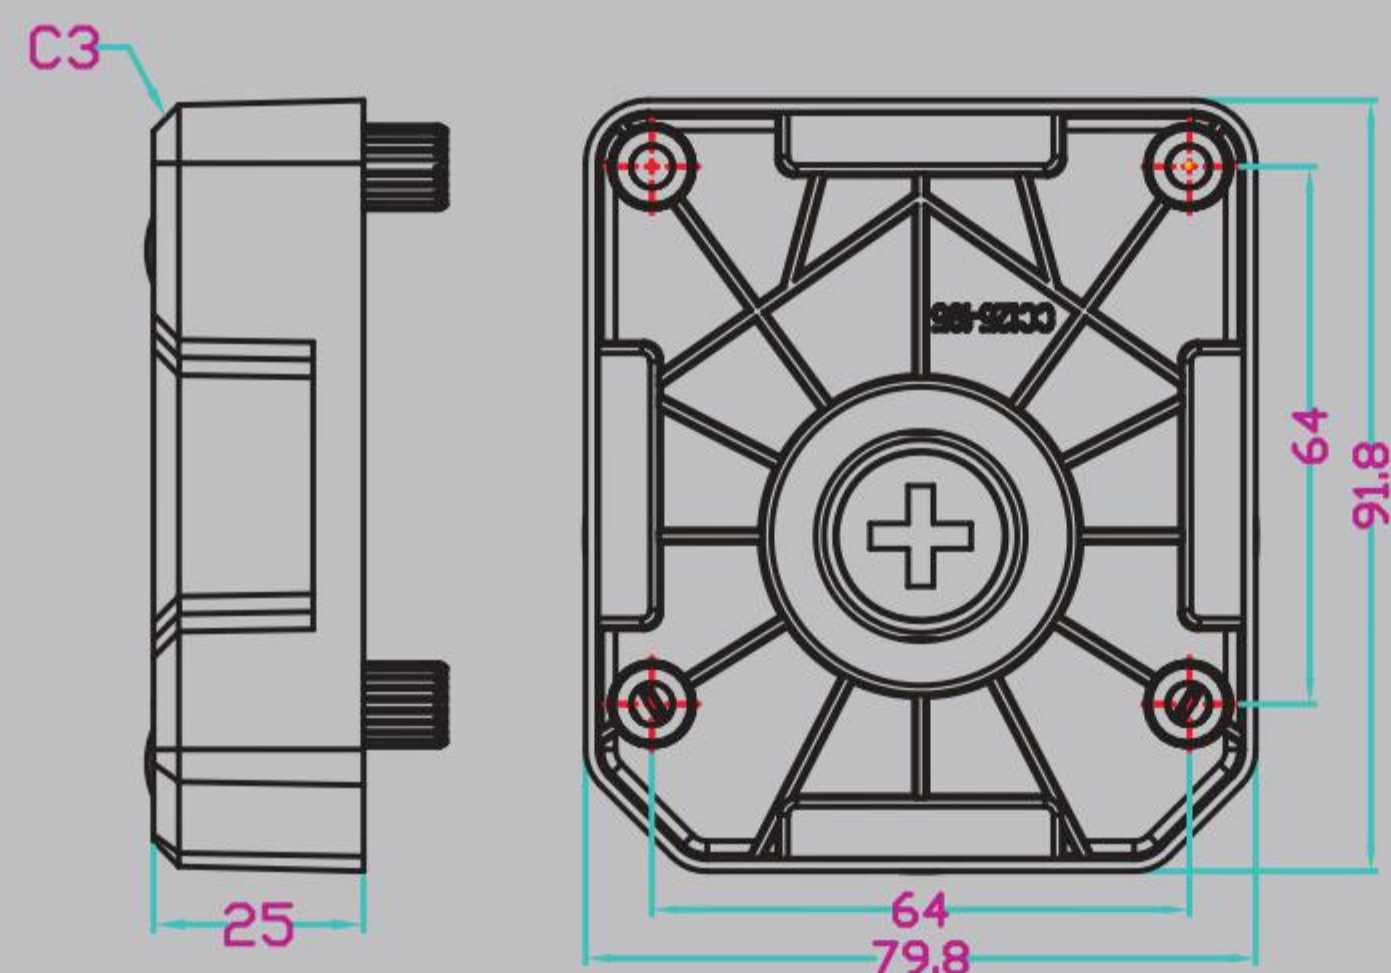

单重大螺牙
Big Single Screw
FBS 100-150-200

多重大螺牙
Big Multi-screws
FBM 100-150-200