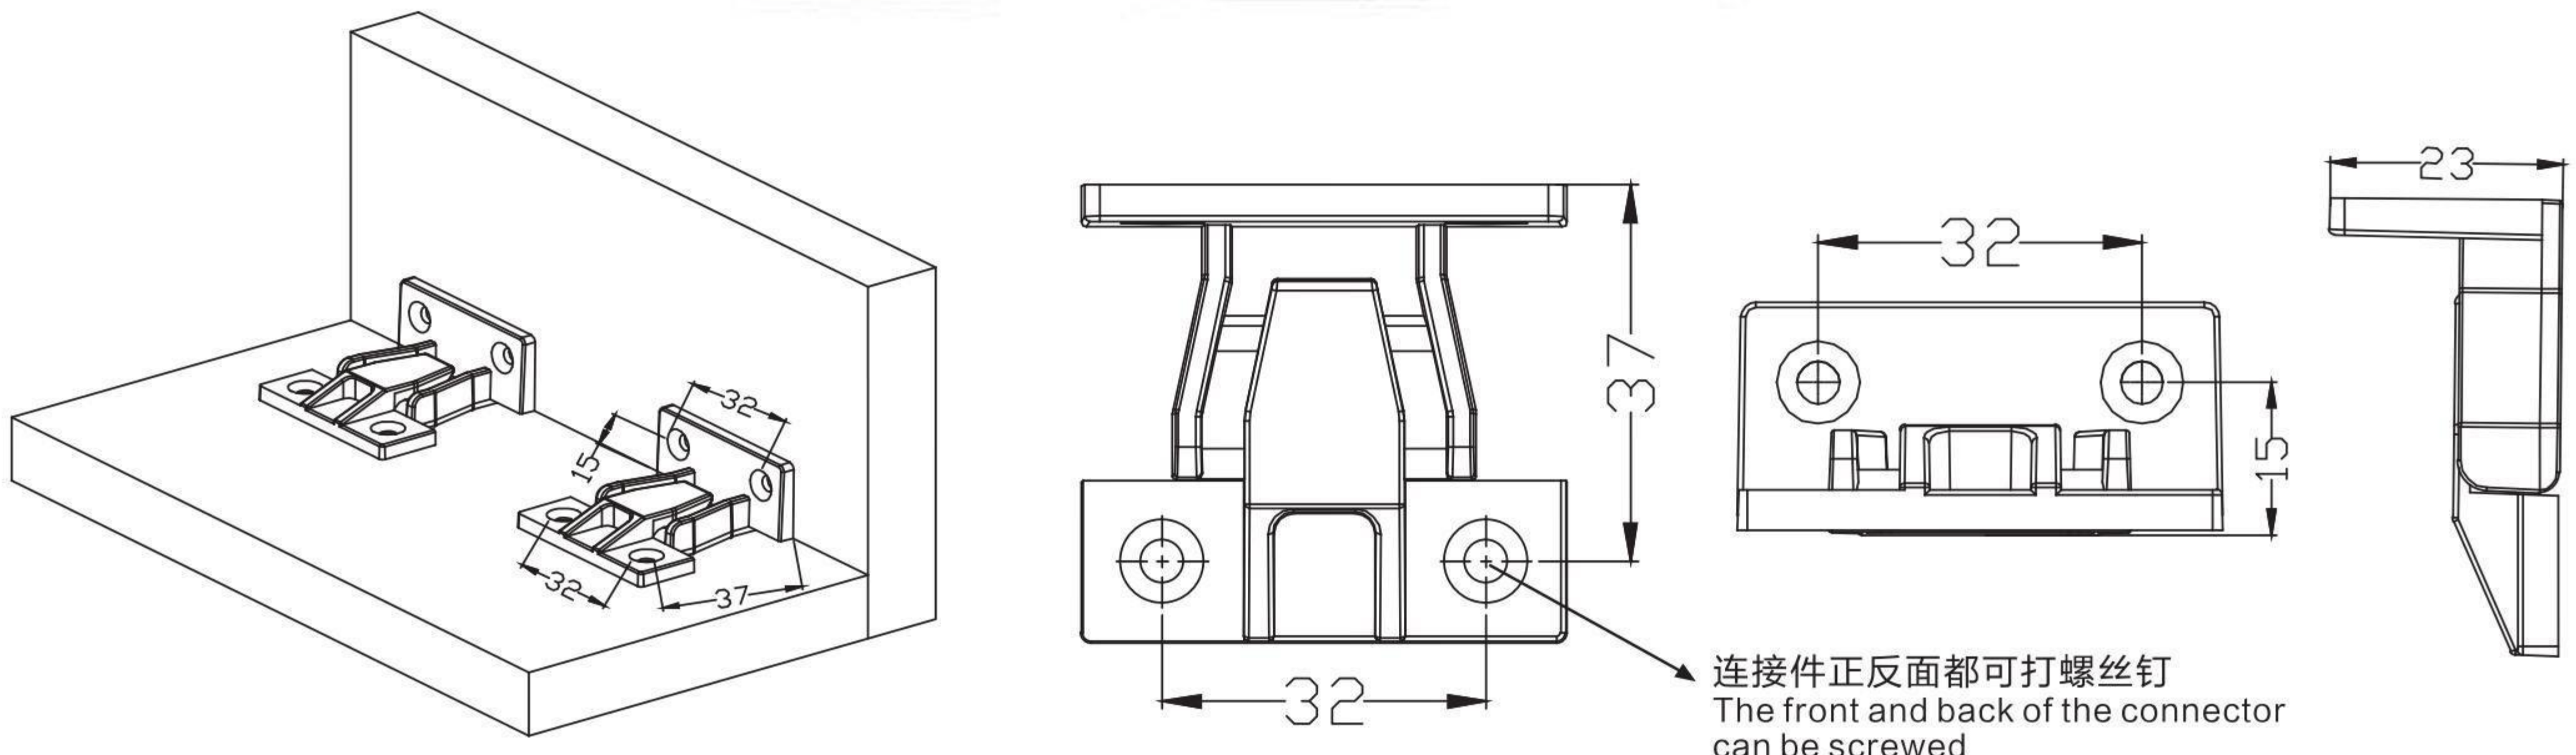

PG11 直角连接件系列

PG11 Right angle connector series

专利号: ZL201520665888.0
Patent No.

★★★★ 专利产品 Patented product ★★★★★