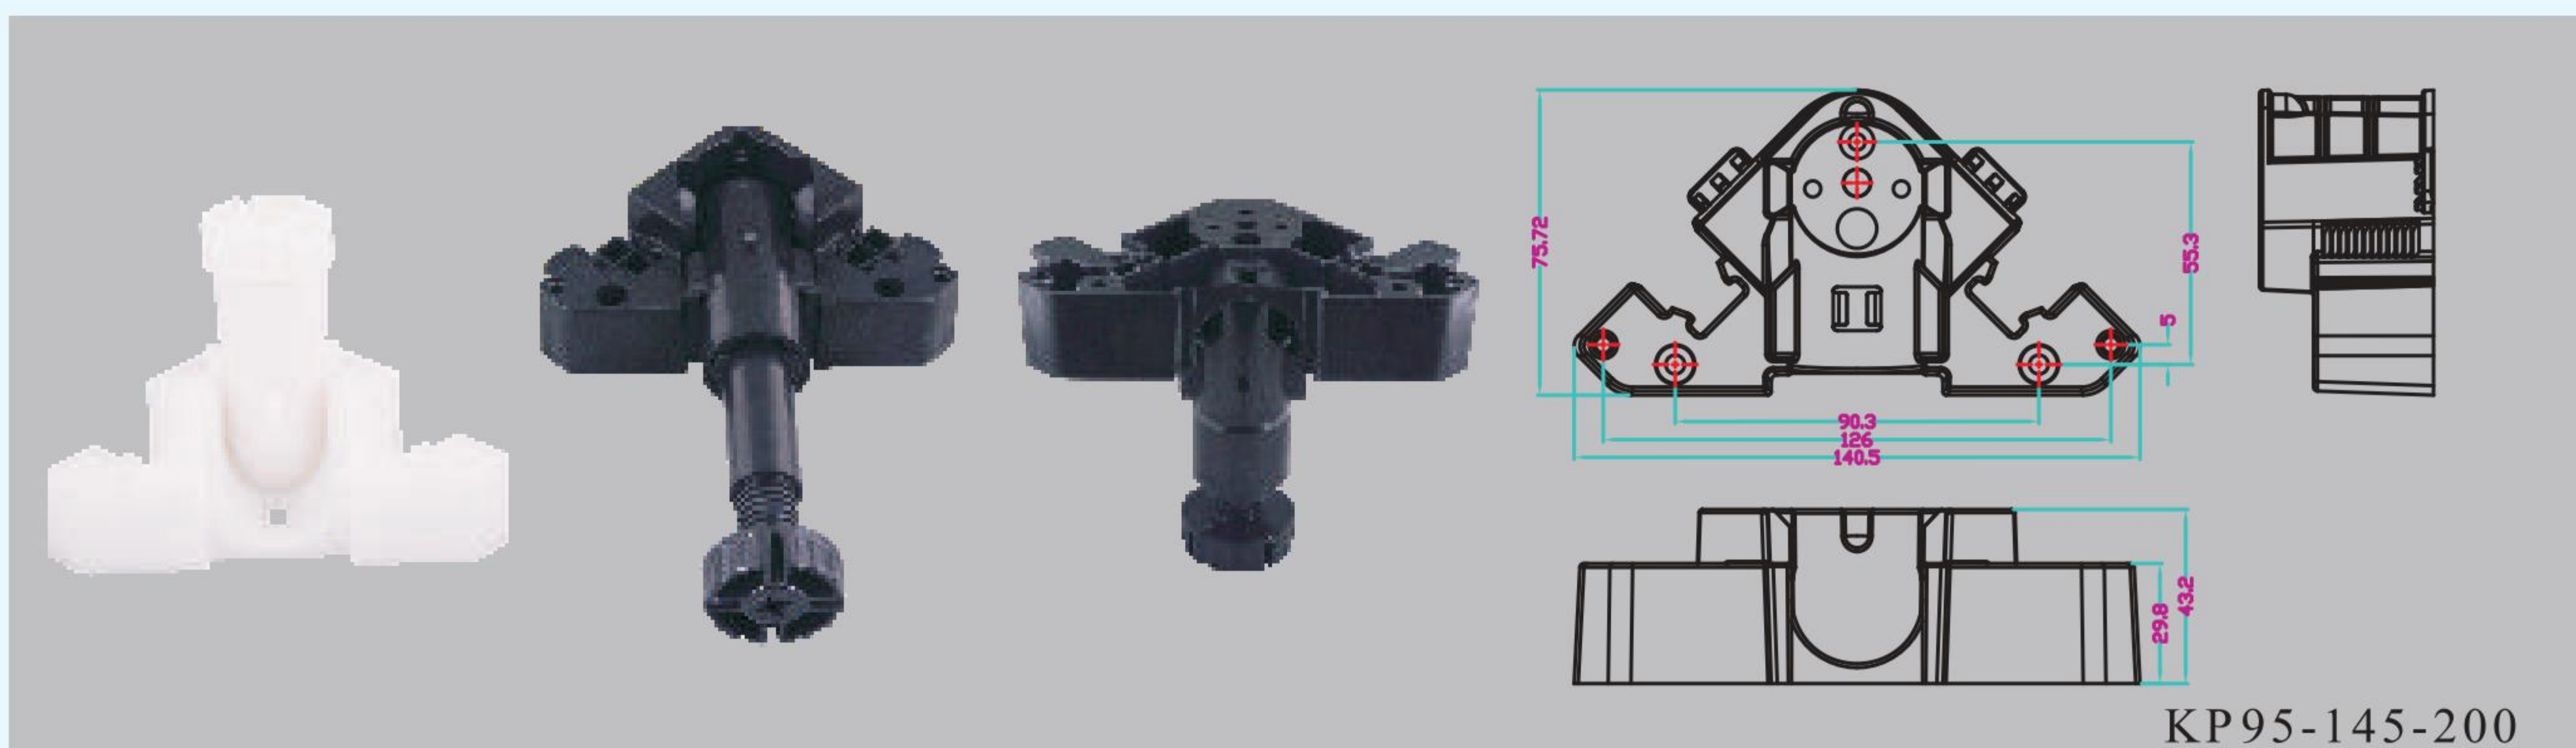

可选颜色/optional colour : 白色/white 黑色/black 米黄/yellow
可选材质/optional material : PP/PS/ABS