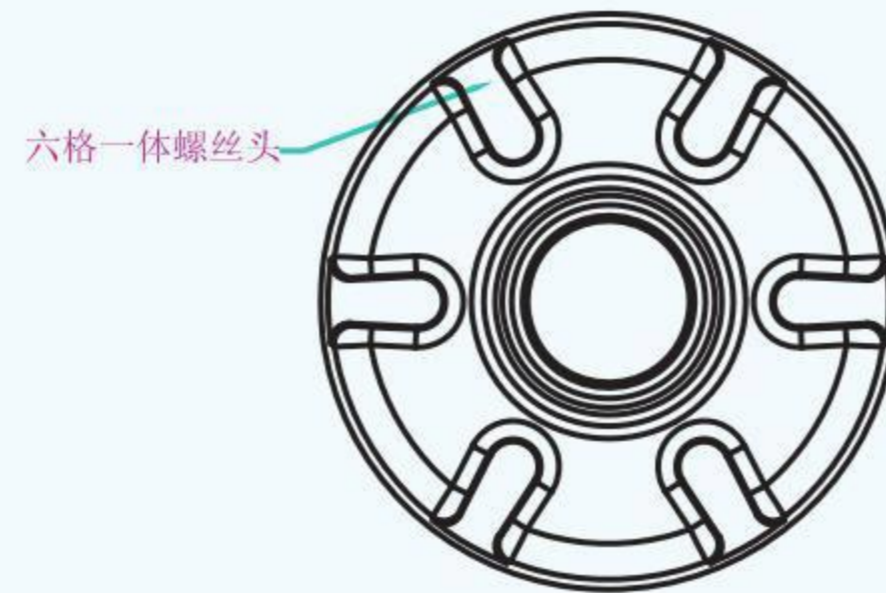

HA与HB区别顶部一个有圆环一个没有圆环

可选颜色/optional colour : 白色/white 黑色/black 米黄/yellow

可选材质/optional material : PP/PS/ABS