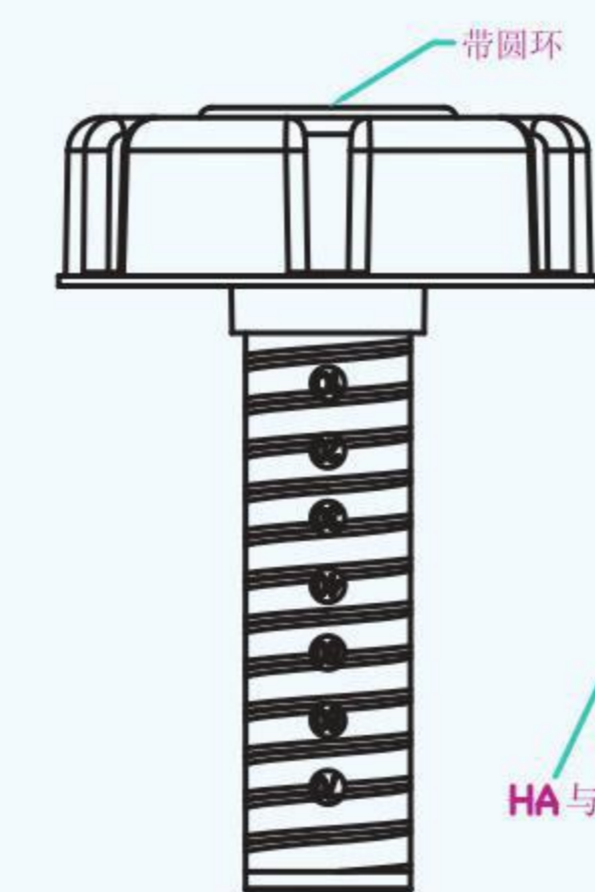

HA与HB区别顶部一个有圆环一个没有圆环

可选颜色/optional colour : 白色/white 黑色/black 米黄/yellow

可选材质/optional material : PP/PS/ABS