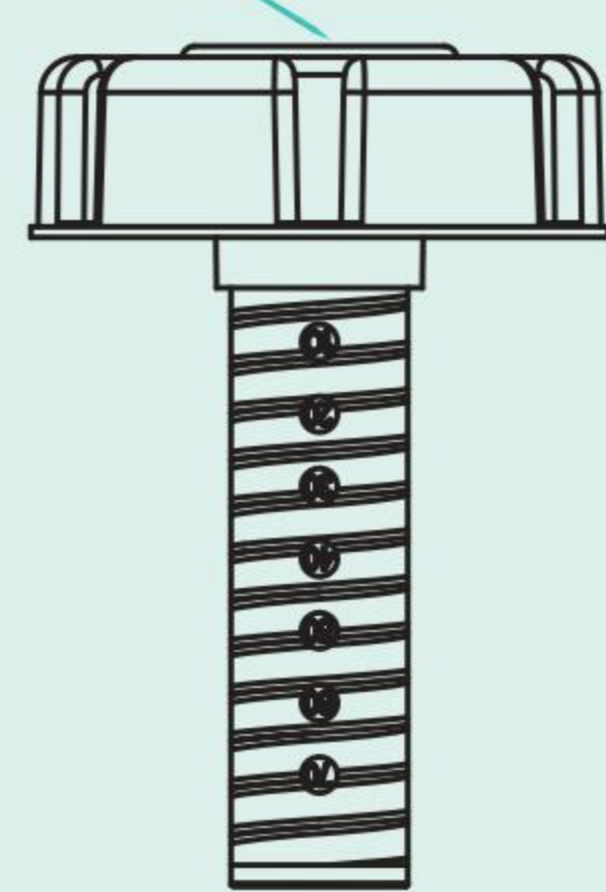

不带圆环

六格一体螺丝头

带圆环