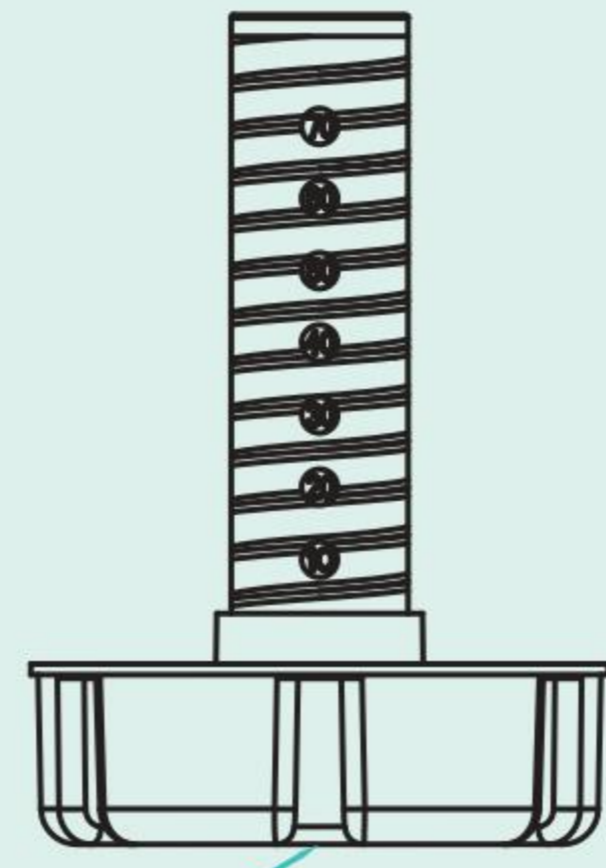

不带圆环

六格一体螺丝头

带圆环