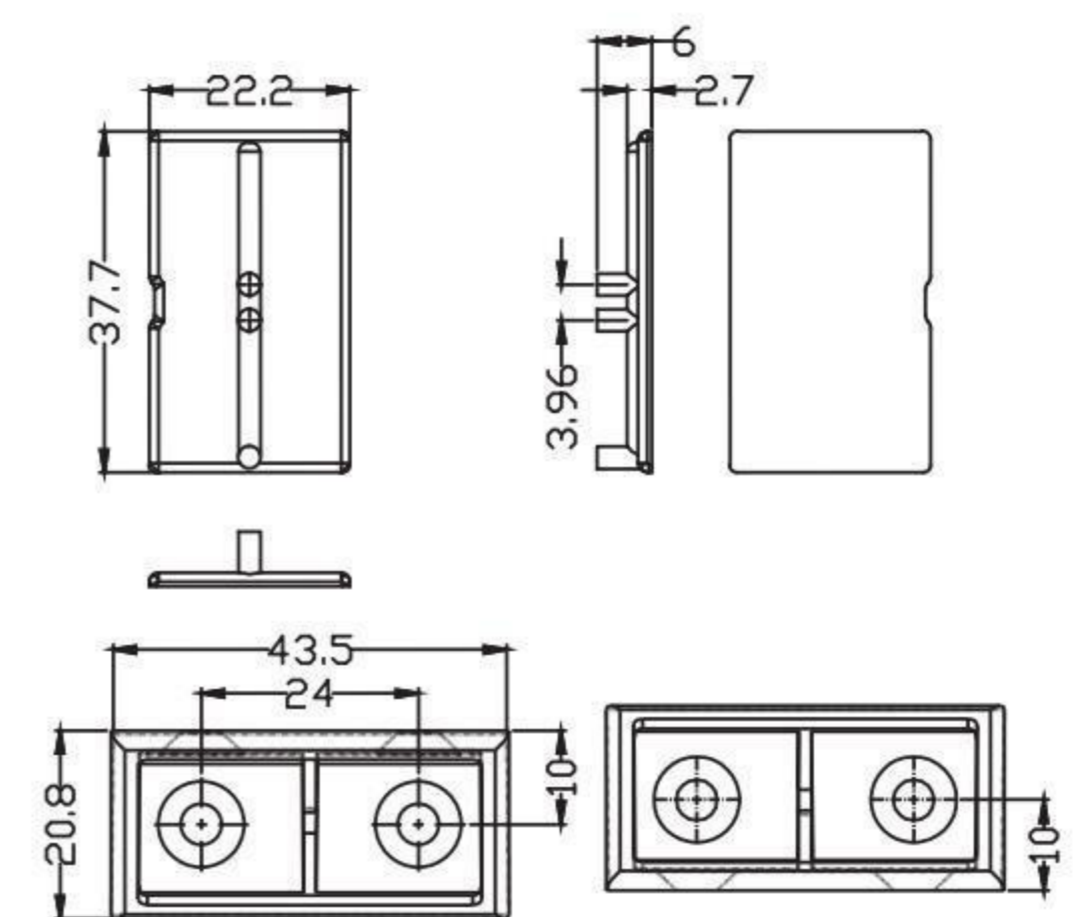

角码系列
CORNER SERIES

PG04