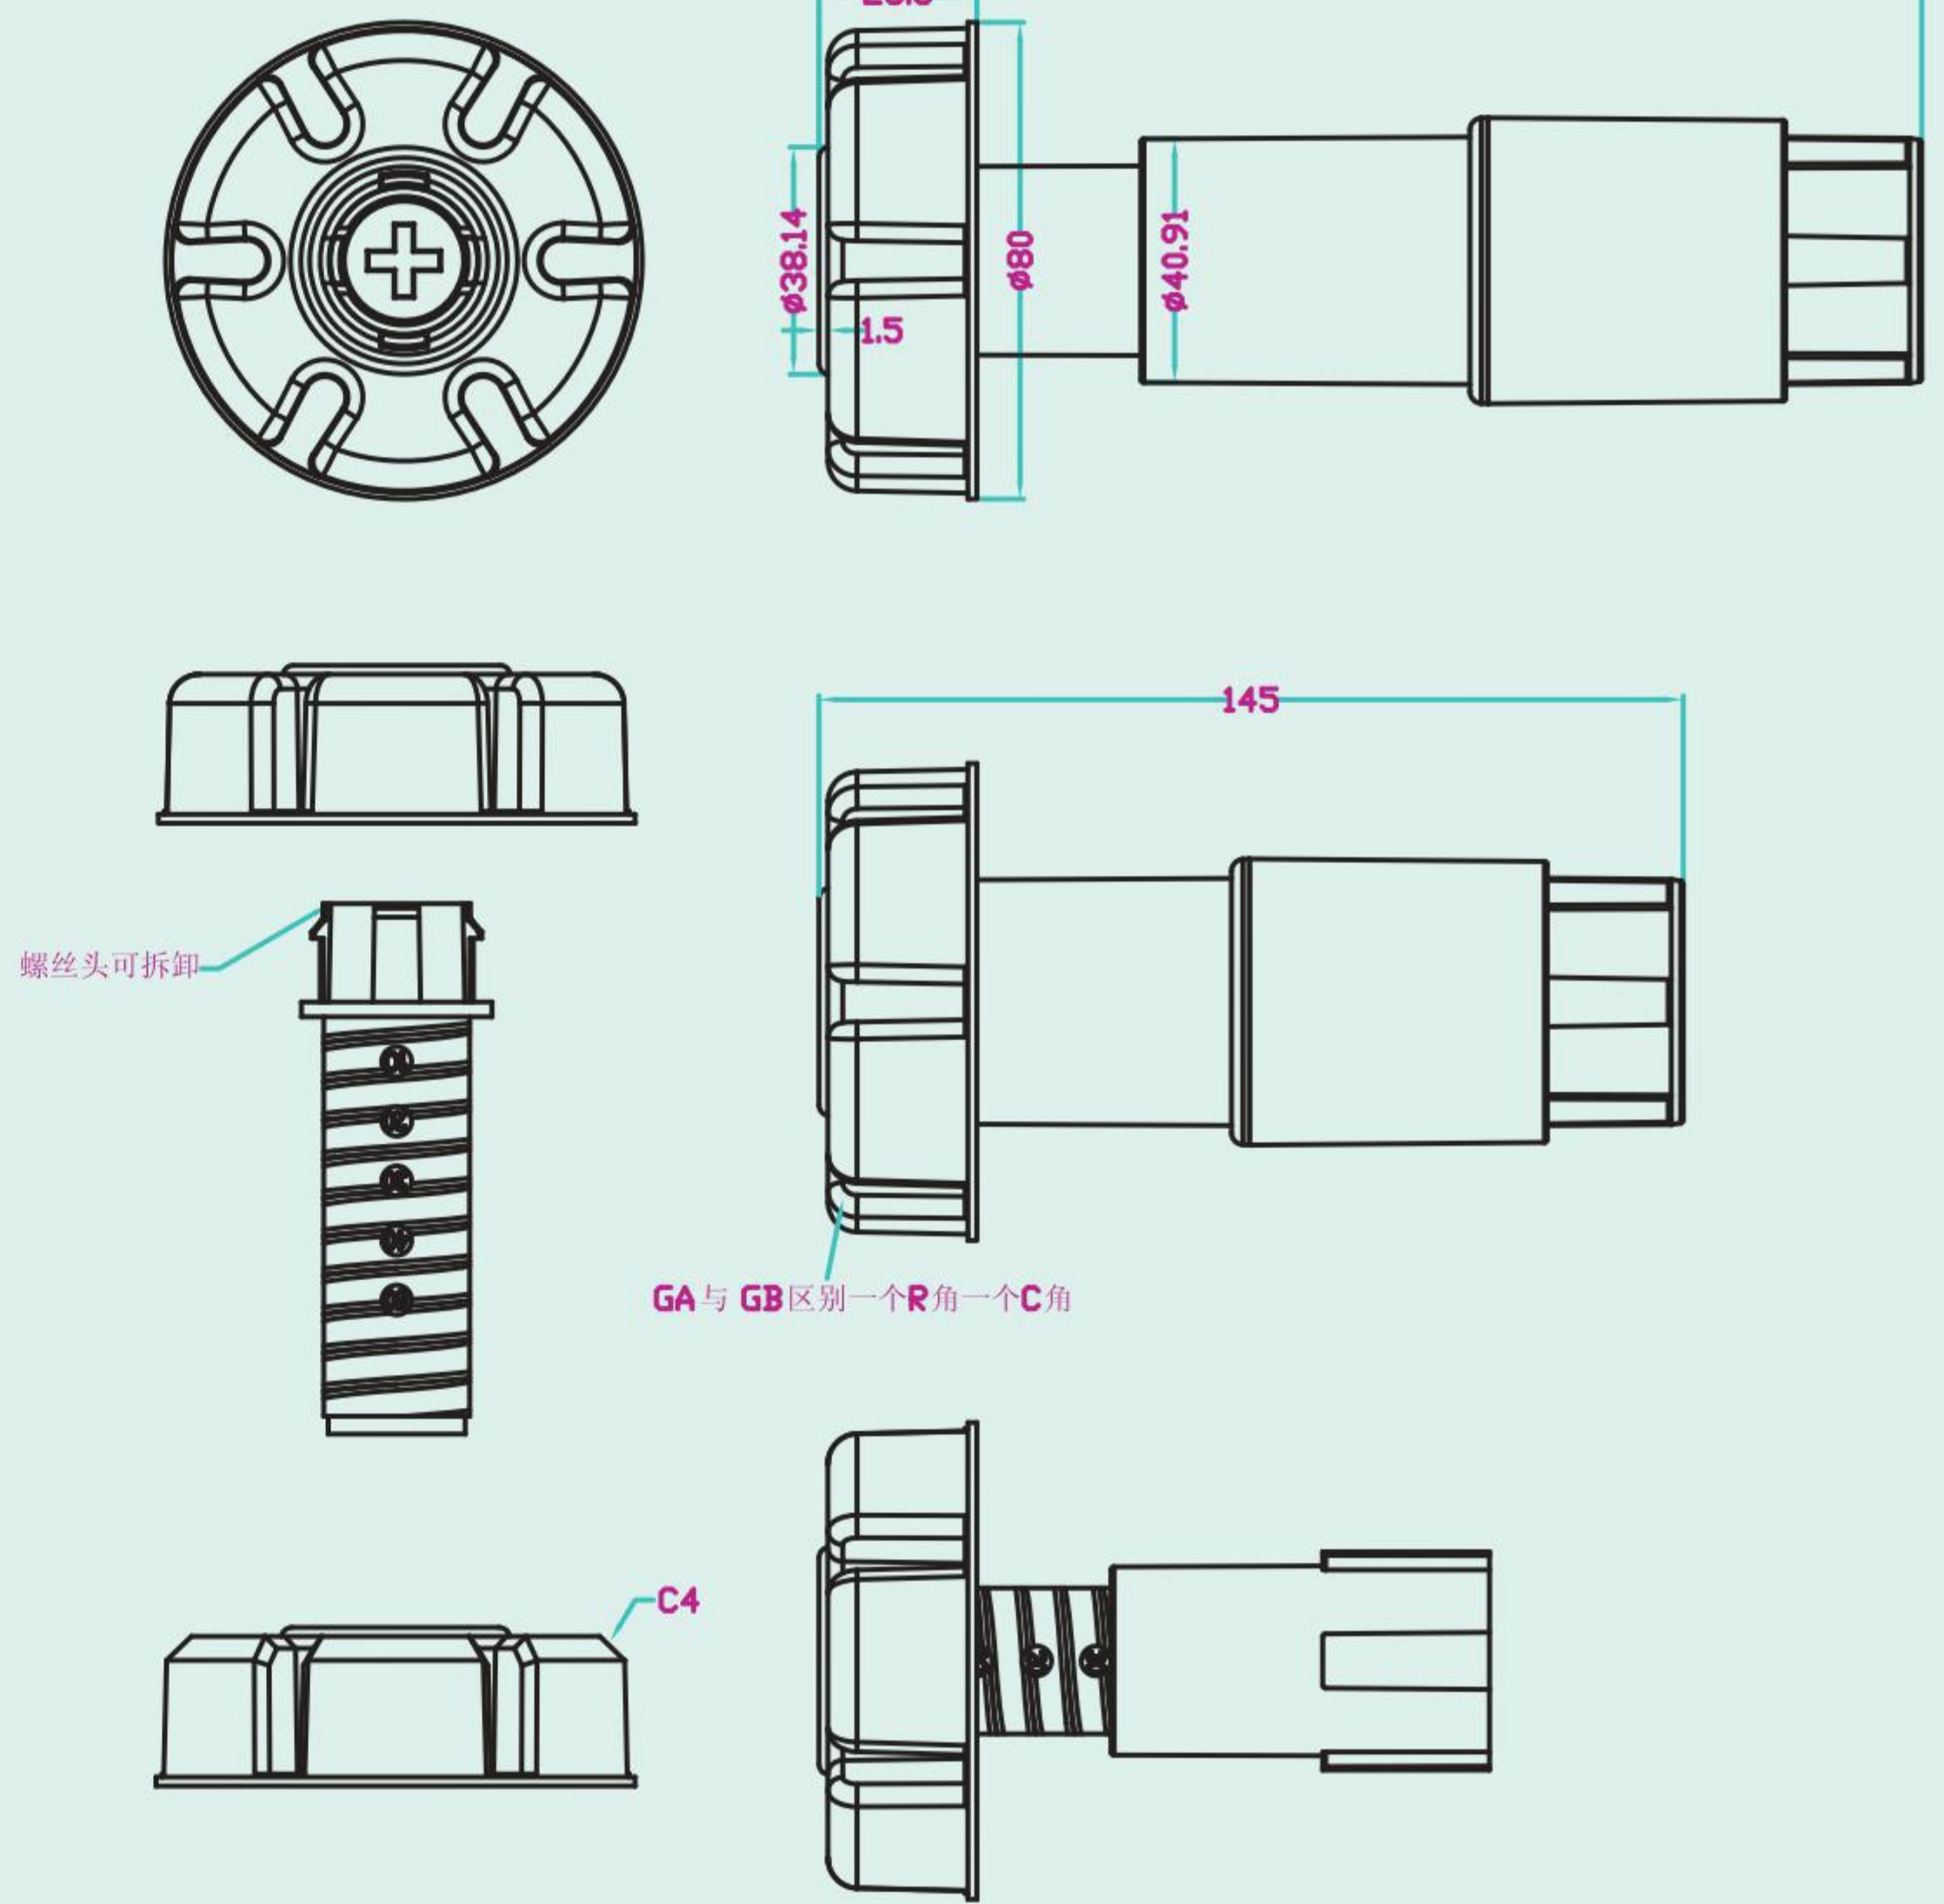

可选颜色/optional colour : 白色/white 黑色/black 米黄/yellow
可选材质/optional material : PP/PS/ABS