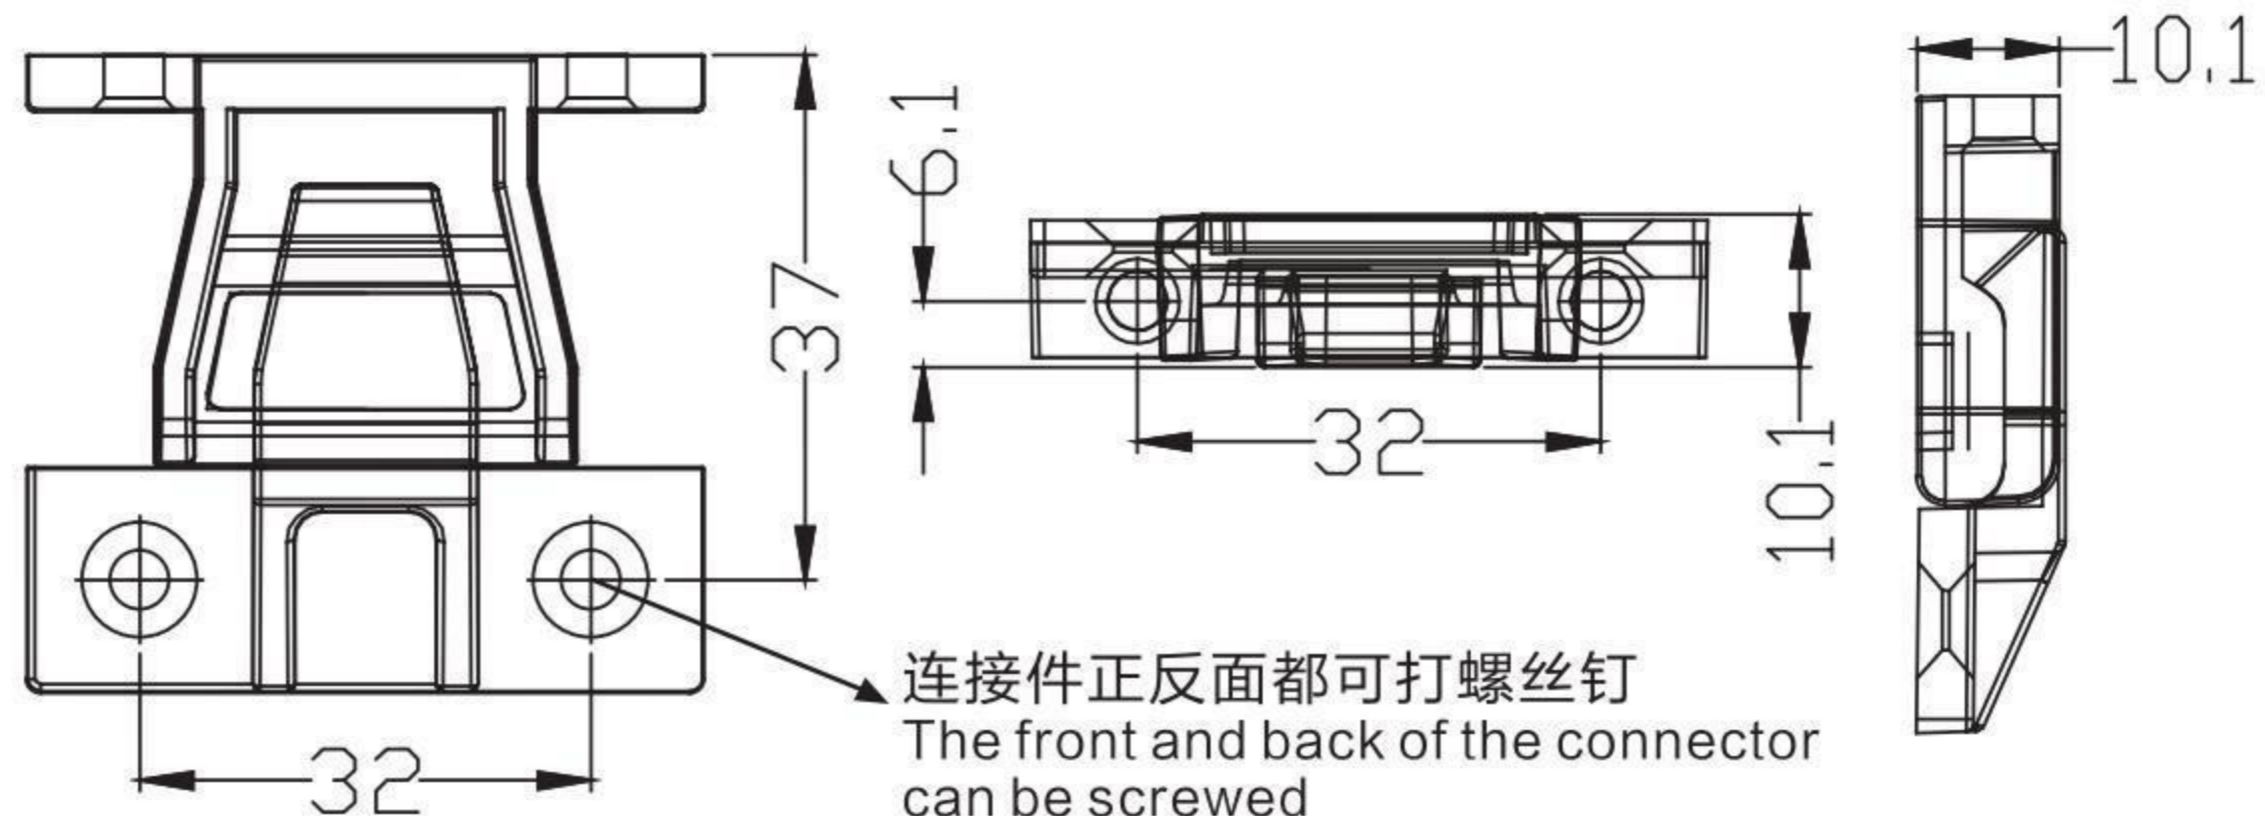

Furniture universal interlocking connector, 360 degree flexible interlocking installation, the standard 32 rows of drilling, with 4-diameter countersunk head screw installation, simple and economical. Suitable for wall panels, skirting boards, ceilings, Roman columns, panels and various types of plates to be connected.

## PG11 Right angle connector series

专利号: ZL201520665888.0  
Patent No.

★★★★ 专利产品 Patented product ★★★★★

直角板材连接件  
Right angle plate connection

★★★★ 专利产品 Patented product ★★★★★

国家专利号: ZL201621075075.7

五公分罗马柱、五公分双层板专用连接件  
Five cm Roman column, five centimeters double board special connection