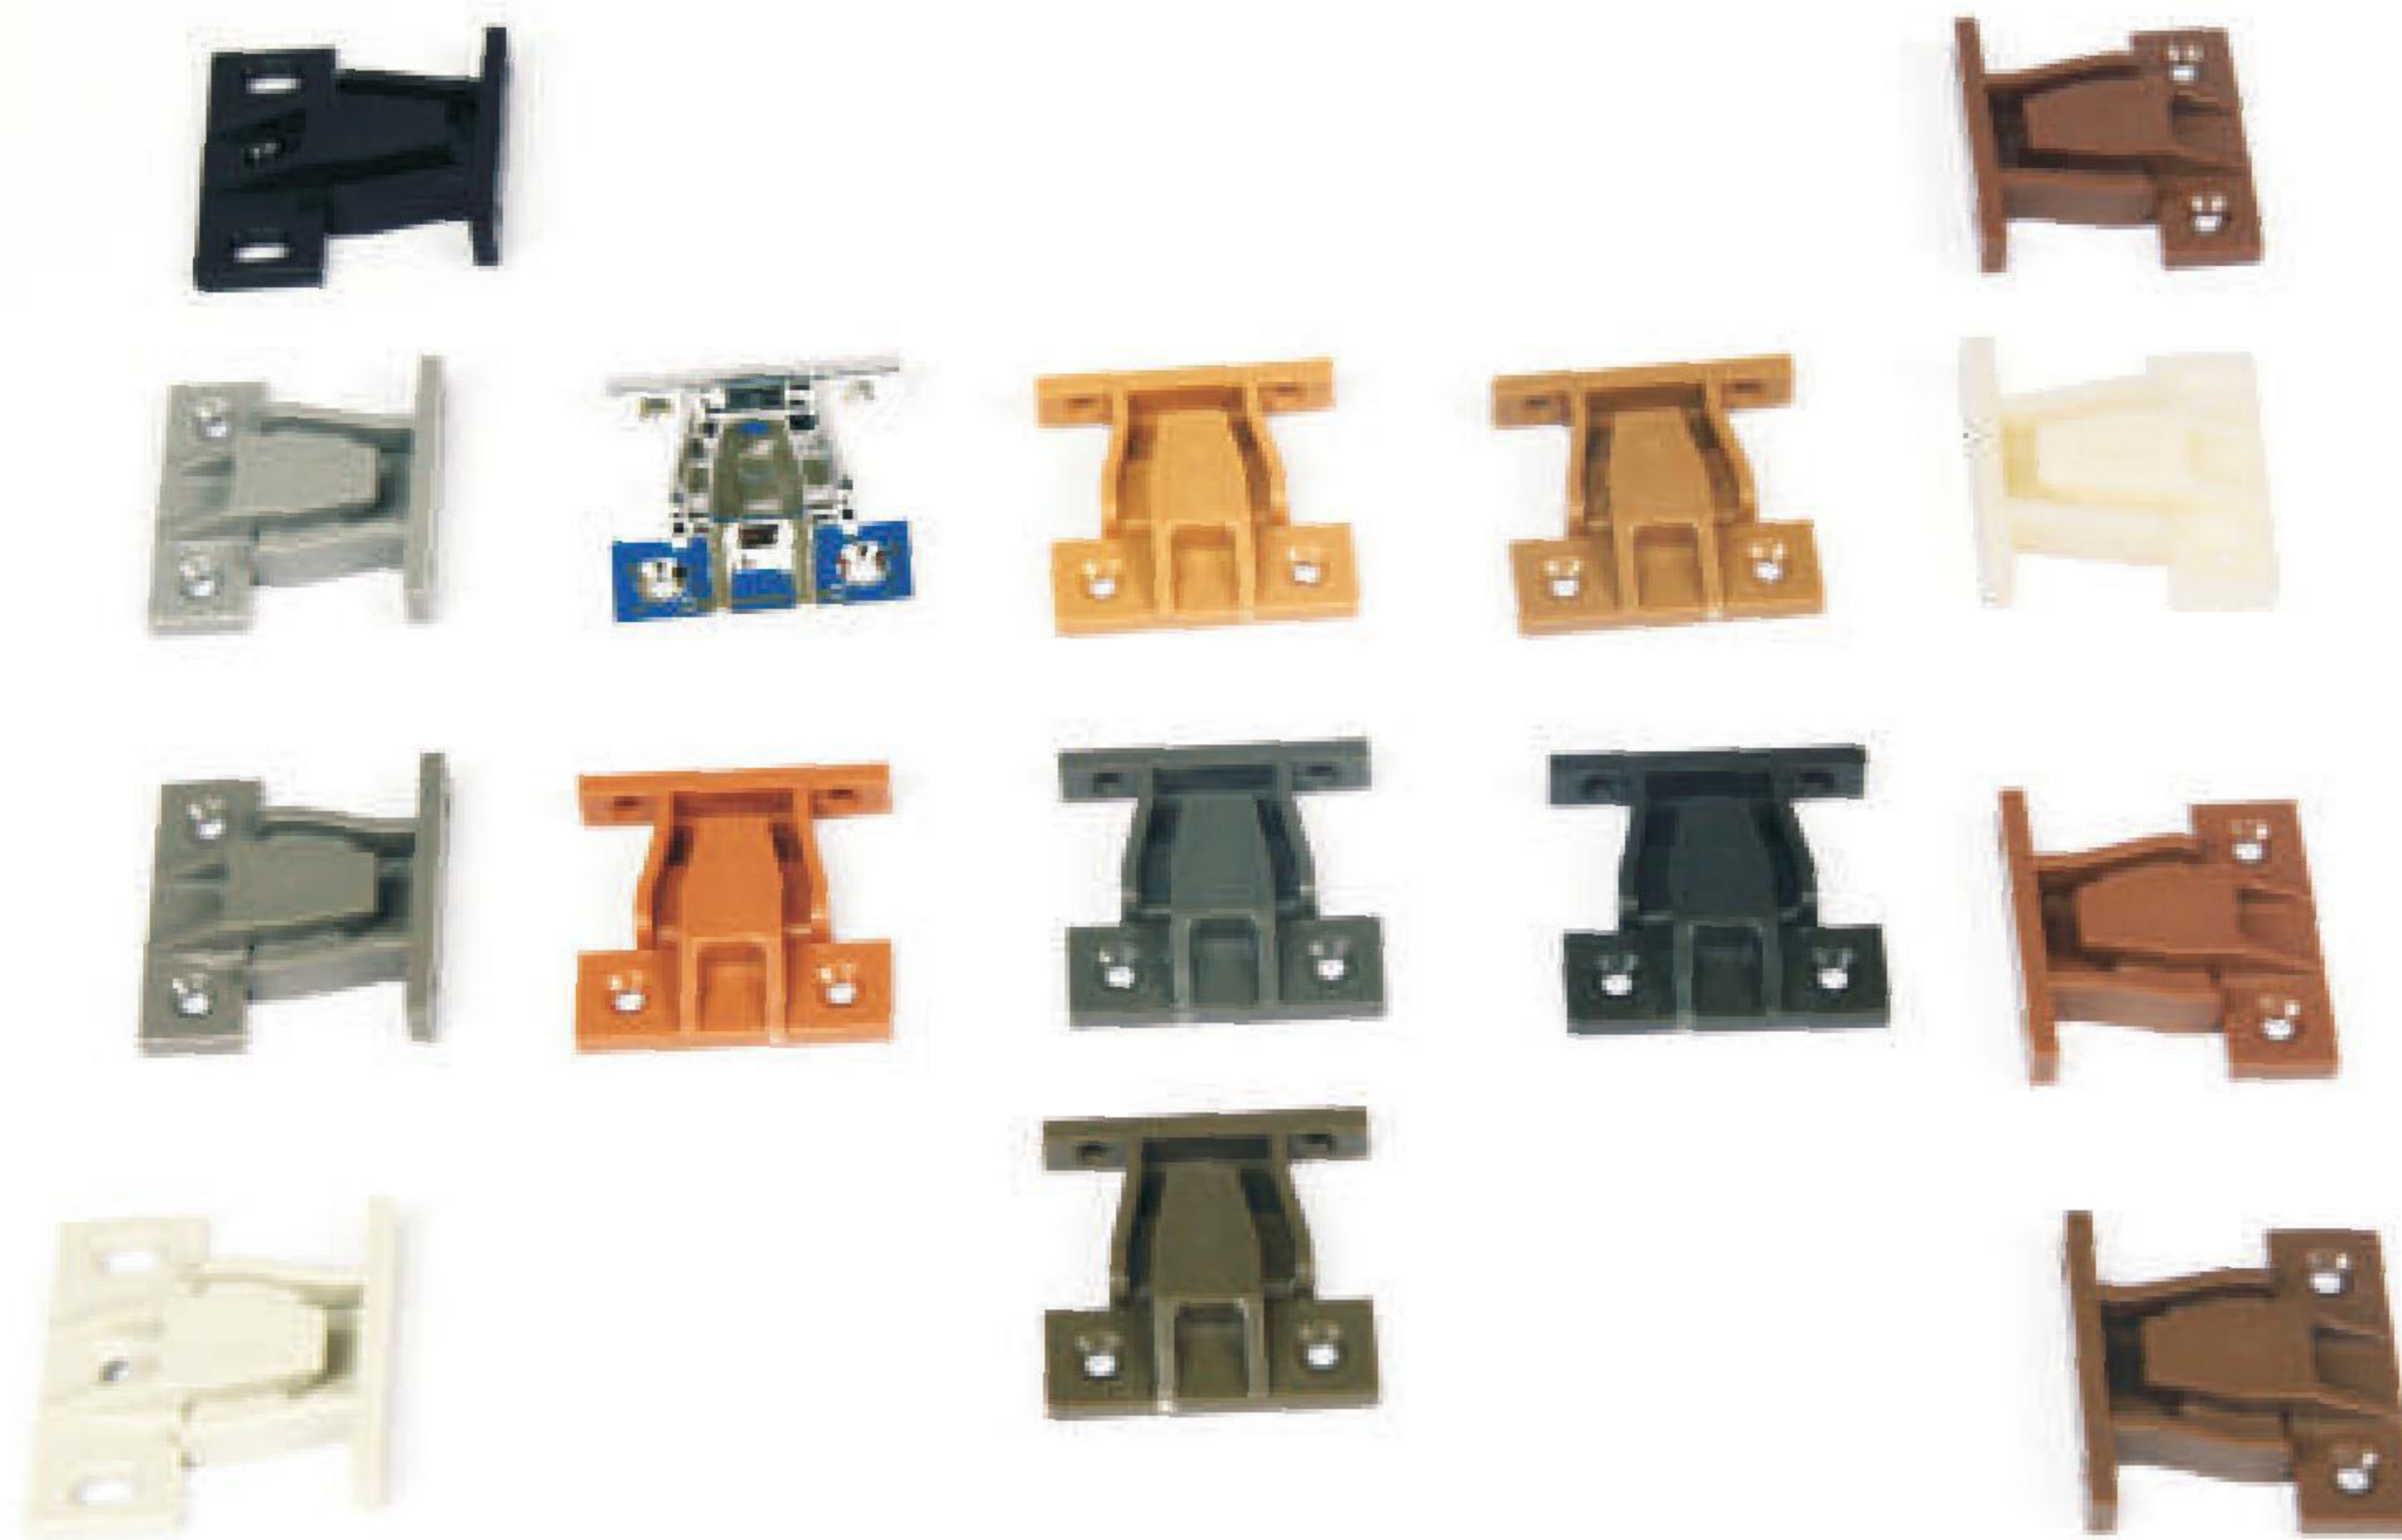

Furniture universal interlocking connector, 360 degree flexible interlocking installation, the standard 32 rows of drilling, with 4-diameter countersunk head screw installation, simple and economical. Suitable for wall panels, skirting boards, ceilings, Roman columns, panels and various types of plates to be connected.

## PG11 Right angle connector series

专利号: ZL201520665888.0  
Patent No.

★★★★ 专利产品 Patented product ★★★★★

直角板材连接件  
Right angle plate connection

★★★★ 专利产品 Patented product ★★★★★

国家专利号: ZL201621075075.7

五公分罗马柱、五公分双层板专用连接件  
Five cm Roman column, five centimeters double board special connection