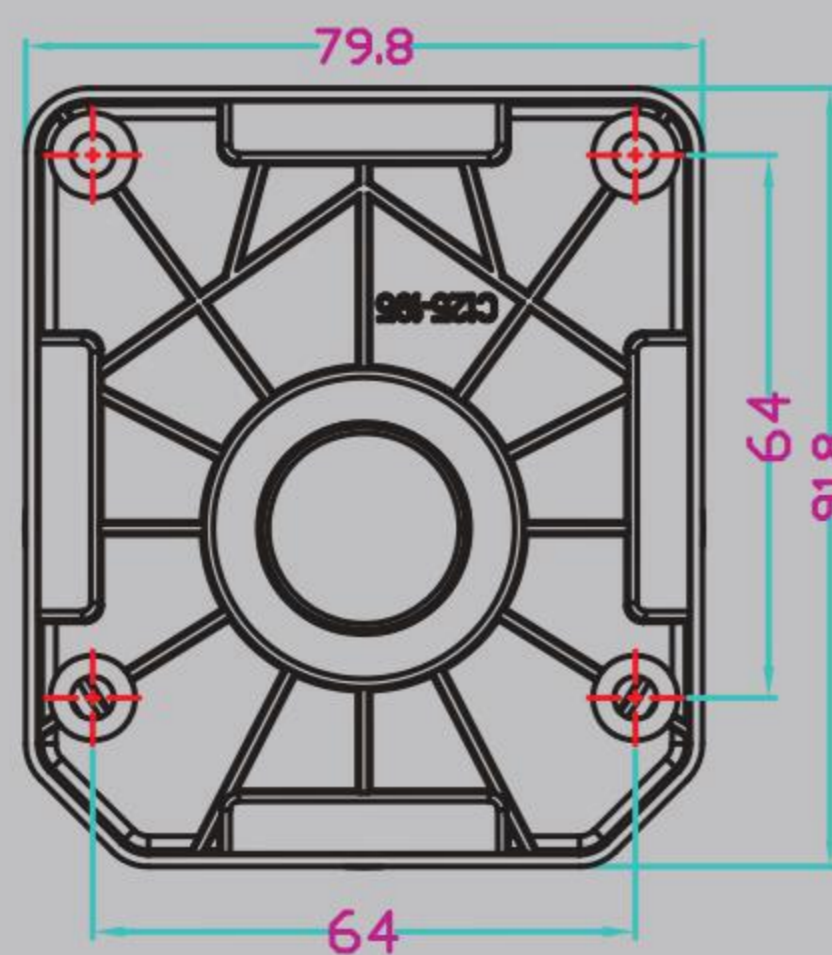

## CABINET LEG H SERIES

单重大螺牙  
Big Single Screw

多重大螺牙  
Big Multi-screws

HA与HB区别顶部一个有圆环一个没有圆环

可选颜色/optional colour : 白色/white  黑色/black  米黄/yellow

可选材质/optional material : PP/PS/ABS

单重大螺牙  
Big Single Screw  
HAS 135-205  
HAS 145-215  
HAS 175-245