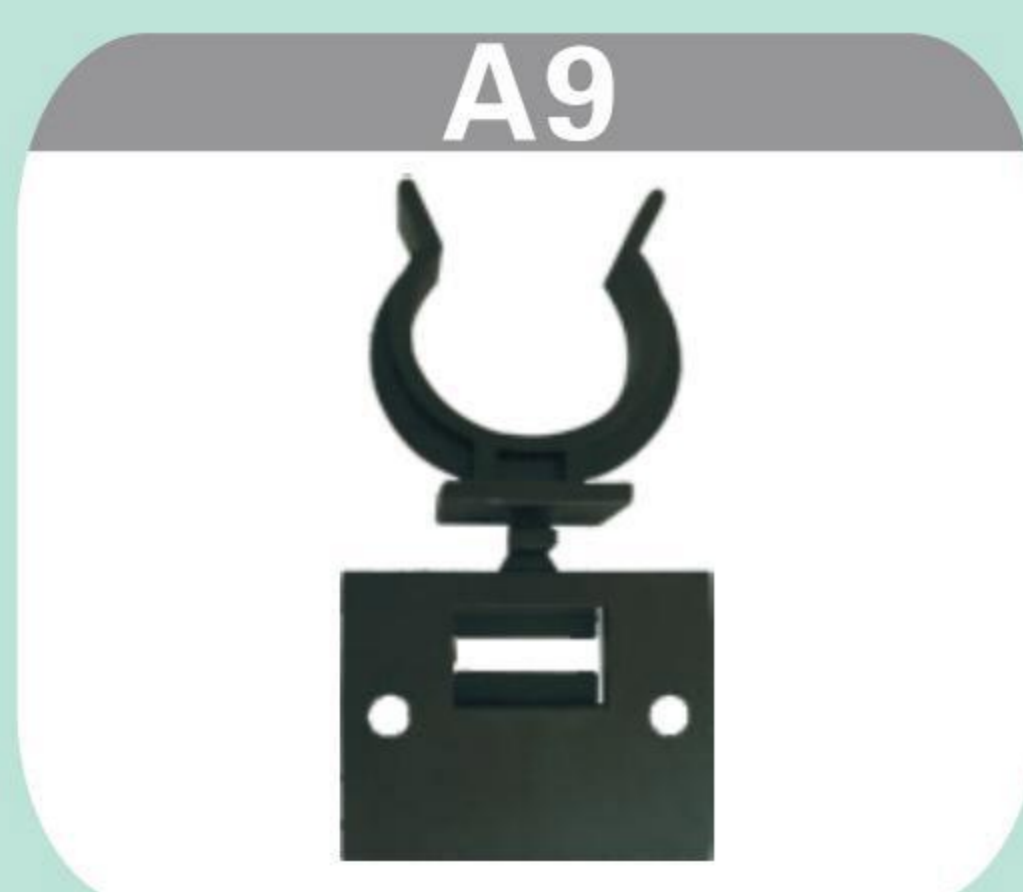

卡扣系列
CLIP SERIES