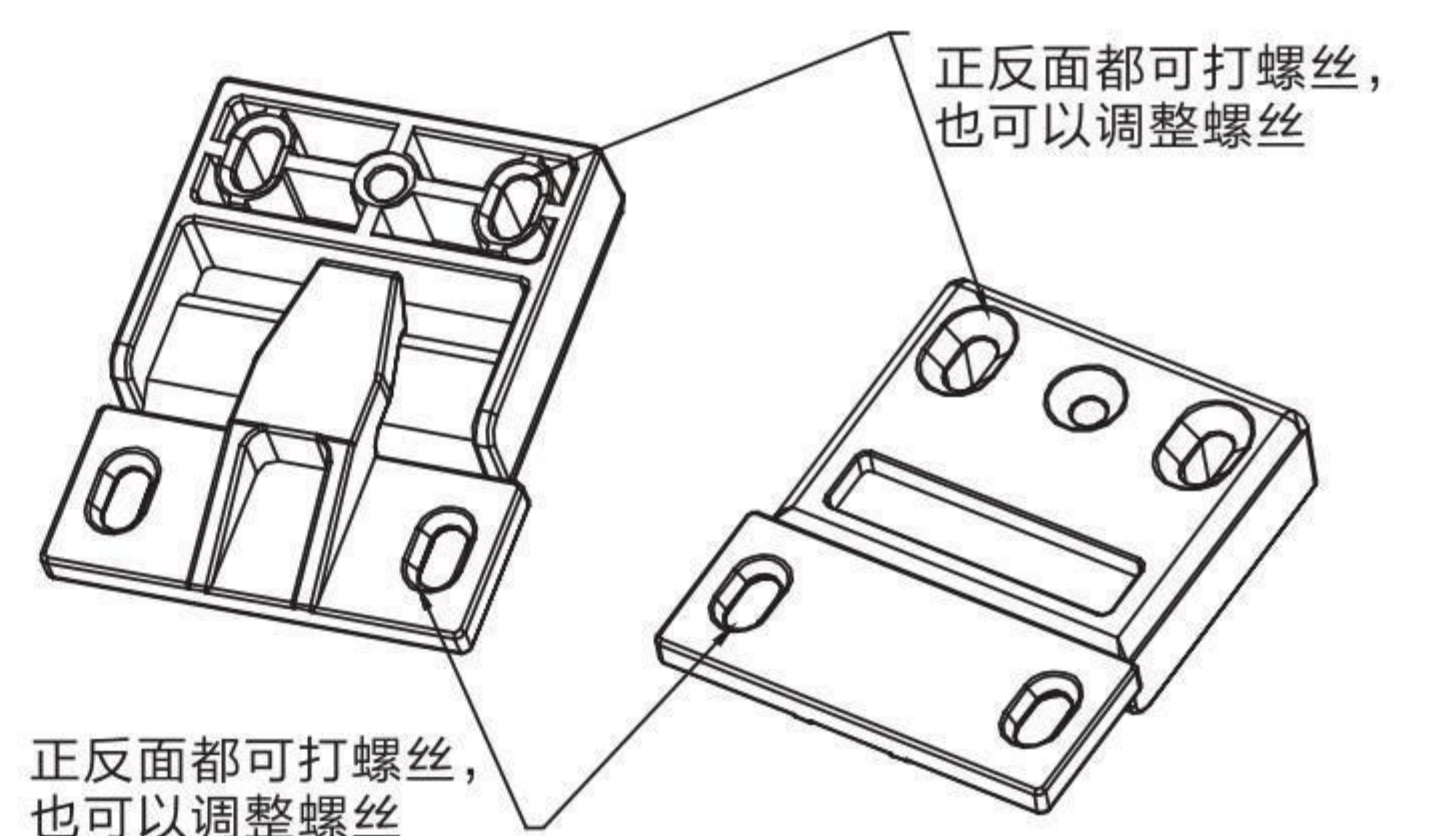

## PG12 Flat connector series

专利号: ZL201520067225.2  
Patent No.

★★★★ 专利产品 Patented product ★★★★★

国家专利号: ZL201520067225.2

平面板材连接件，正反面都可灵活打螺丝安装，方便简单，拆卸灵活。  
Flat plate connector, the front and back can be flexible to install the screw, easy and simple, flexible demolition.