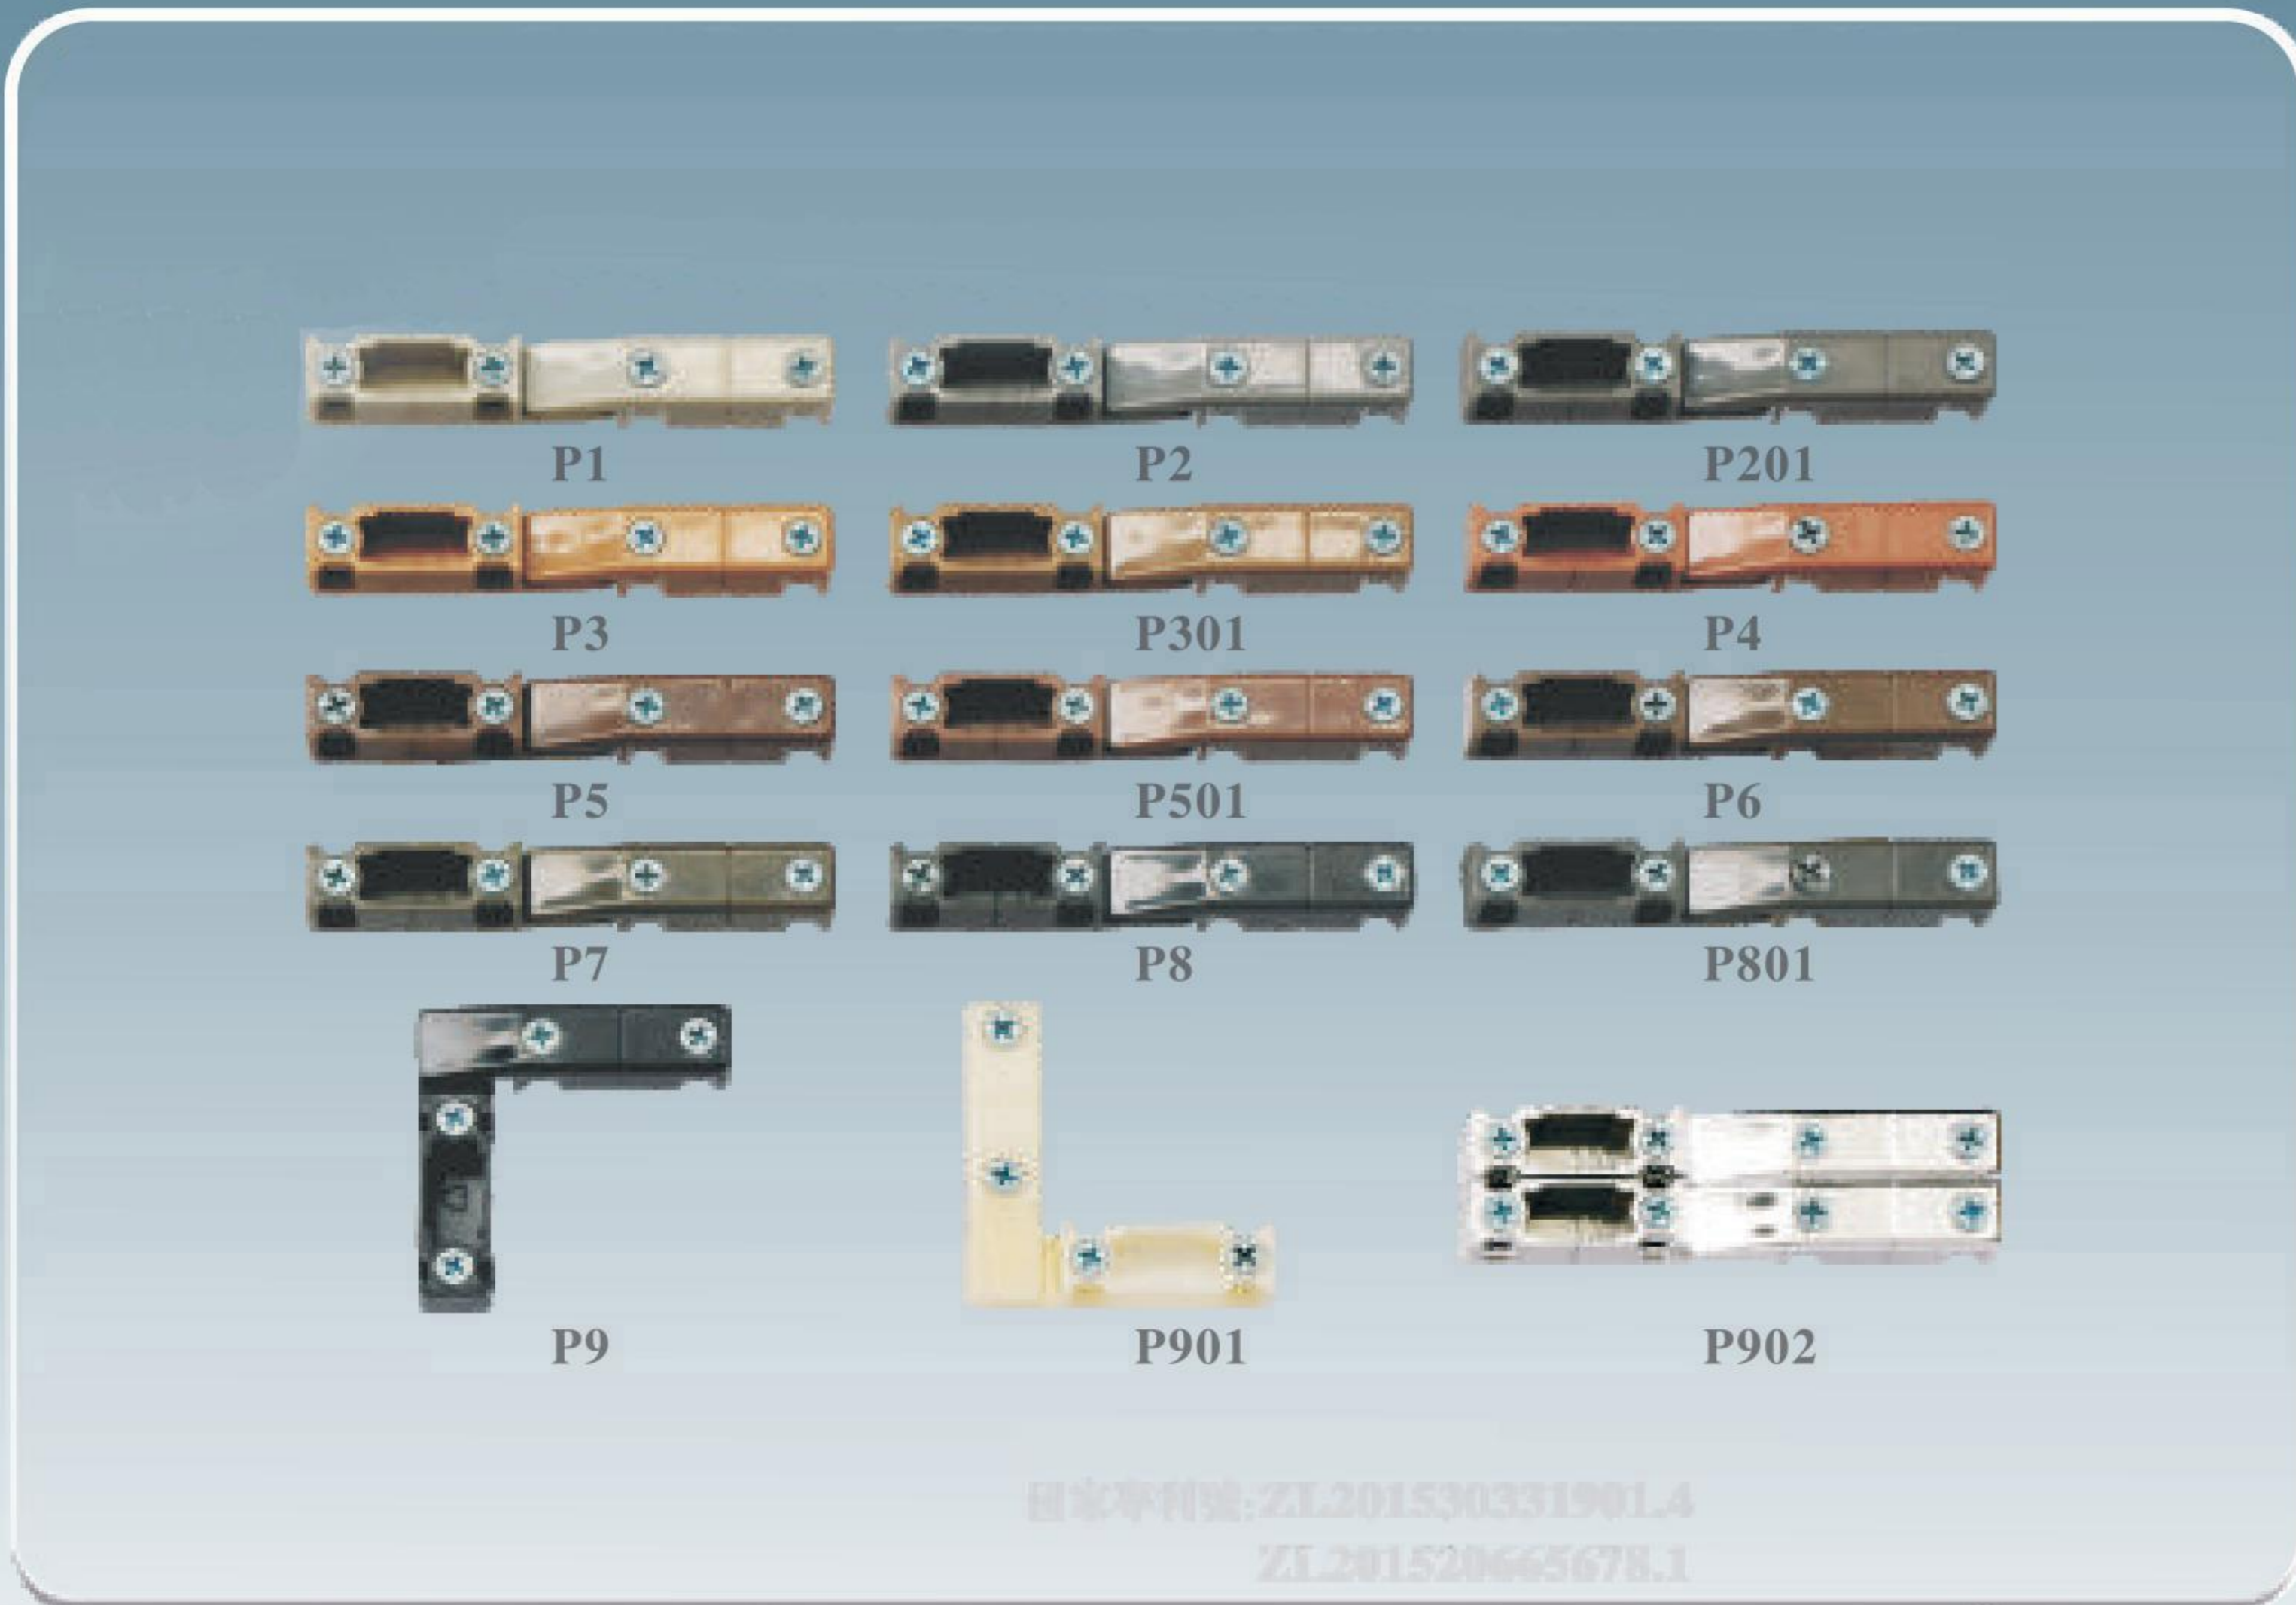

PG10 万能扣件系列

PG10 Universal fastener series

专利号: ZL201530331901.4
Patent No. ZL201520665678.1

★★★★ 专利产品 Patented product ★★★★★