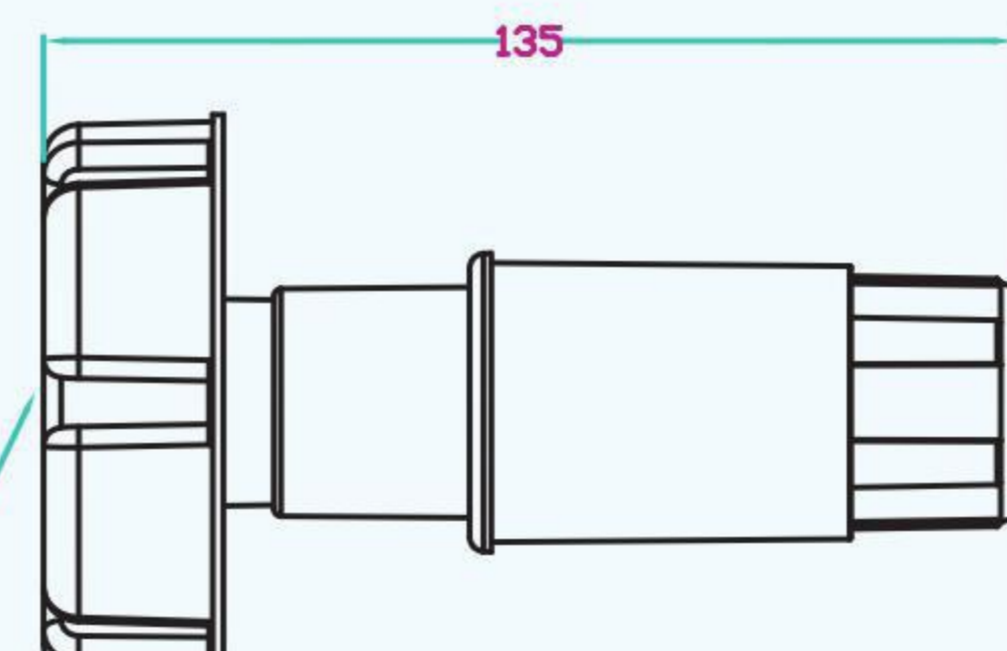

HA与HB区别顶部一个有圆环一个没有圆环

可选颜色/optional colour : 白色/white 黑色/black 米黄/yellow

可选材质/optional material : PP/PS/ABS