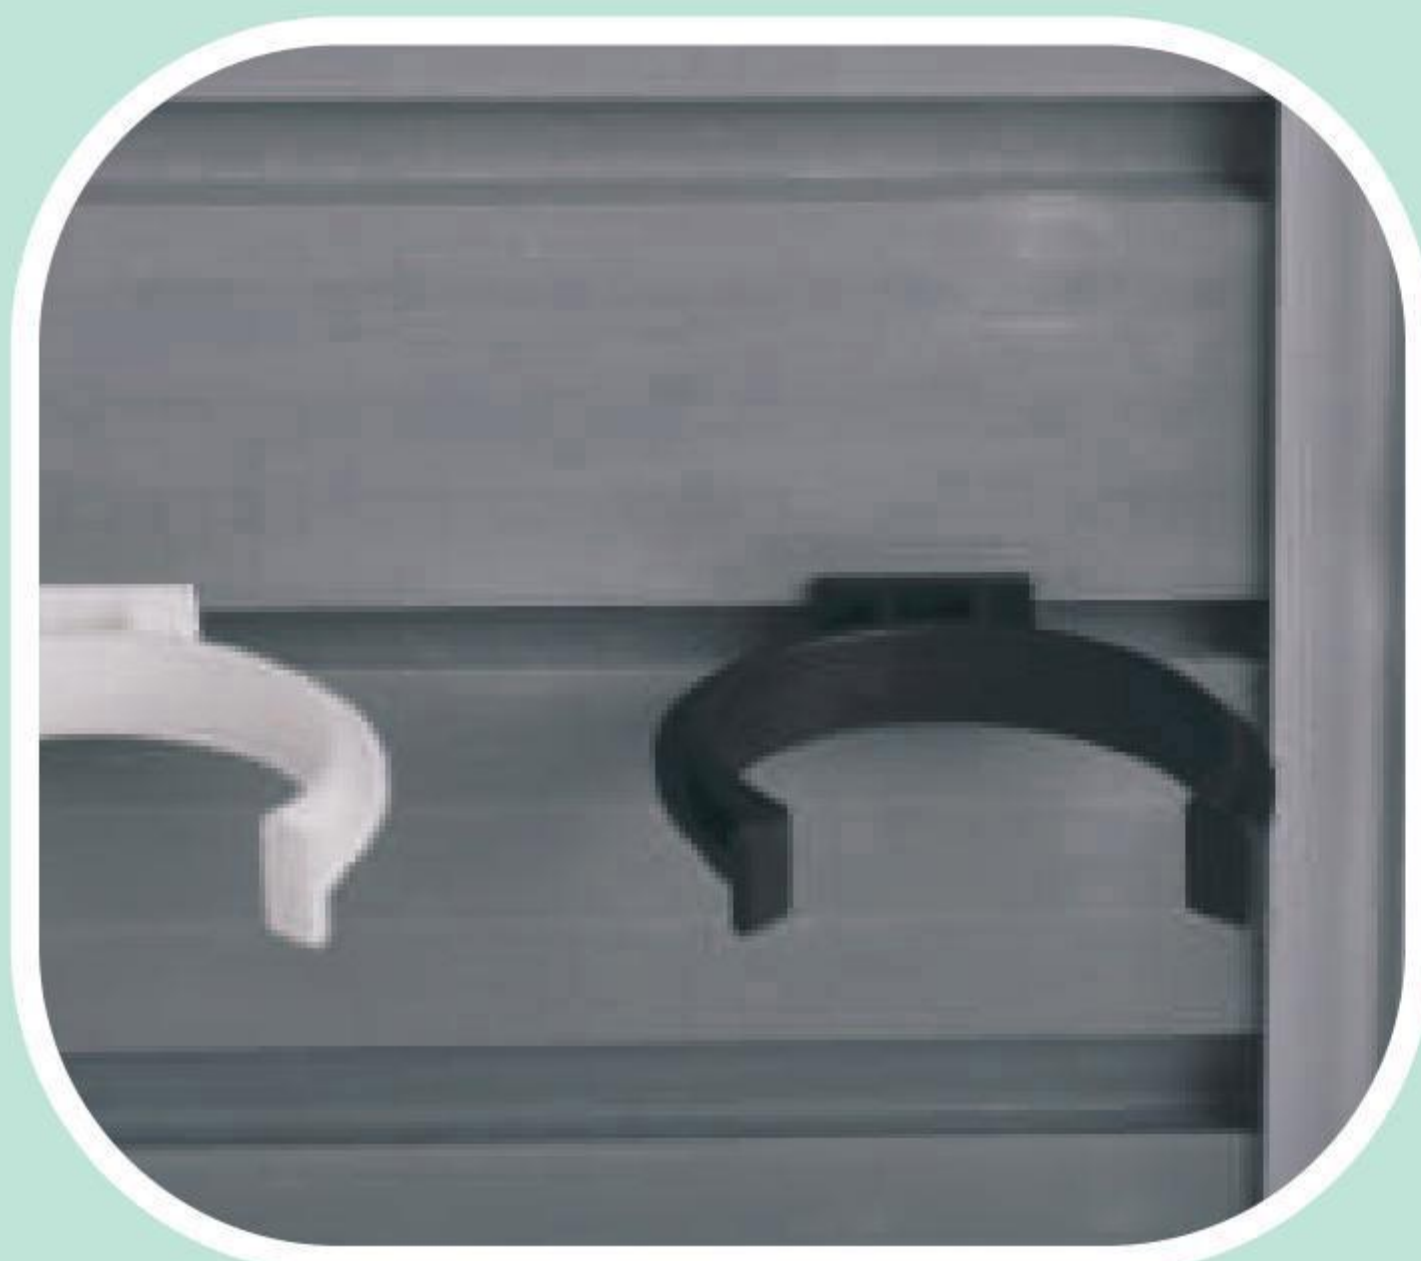

组装展示

ASSEMBLY DISPLAY