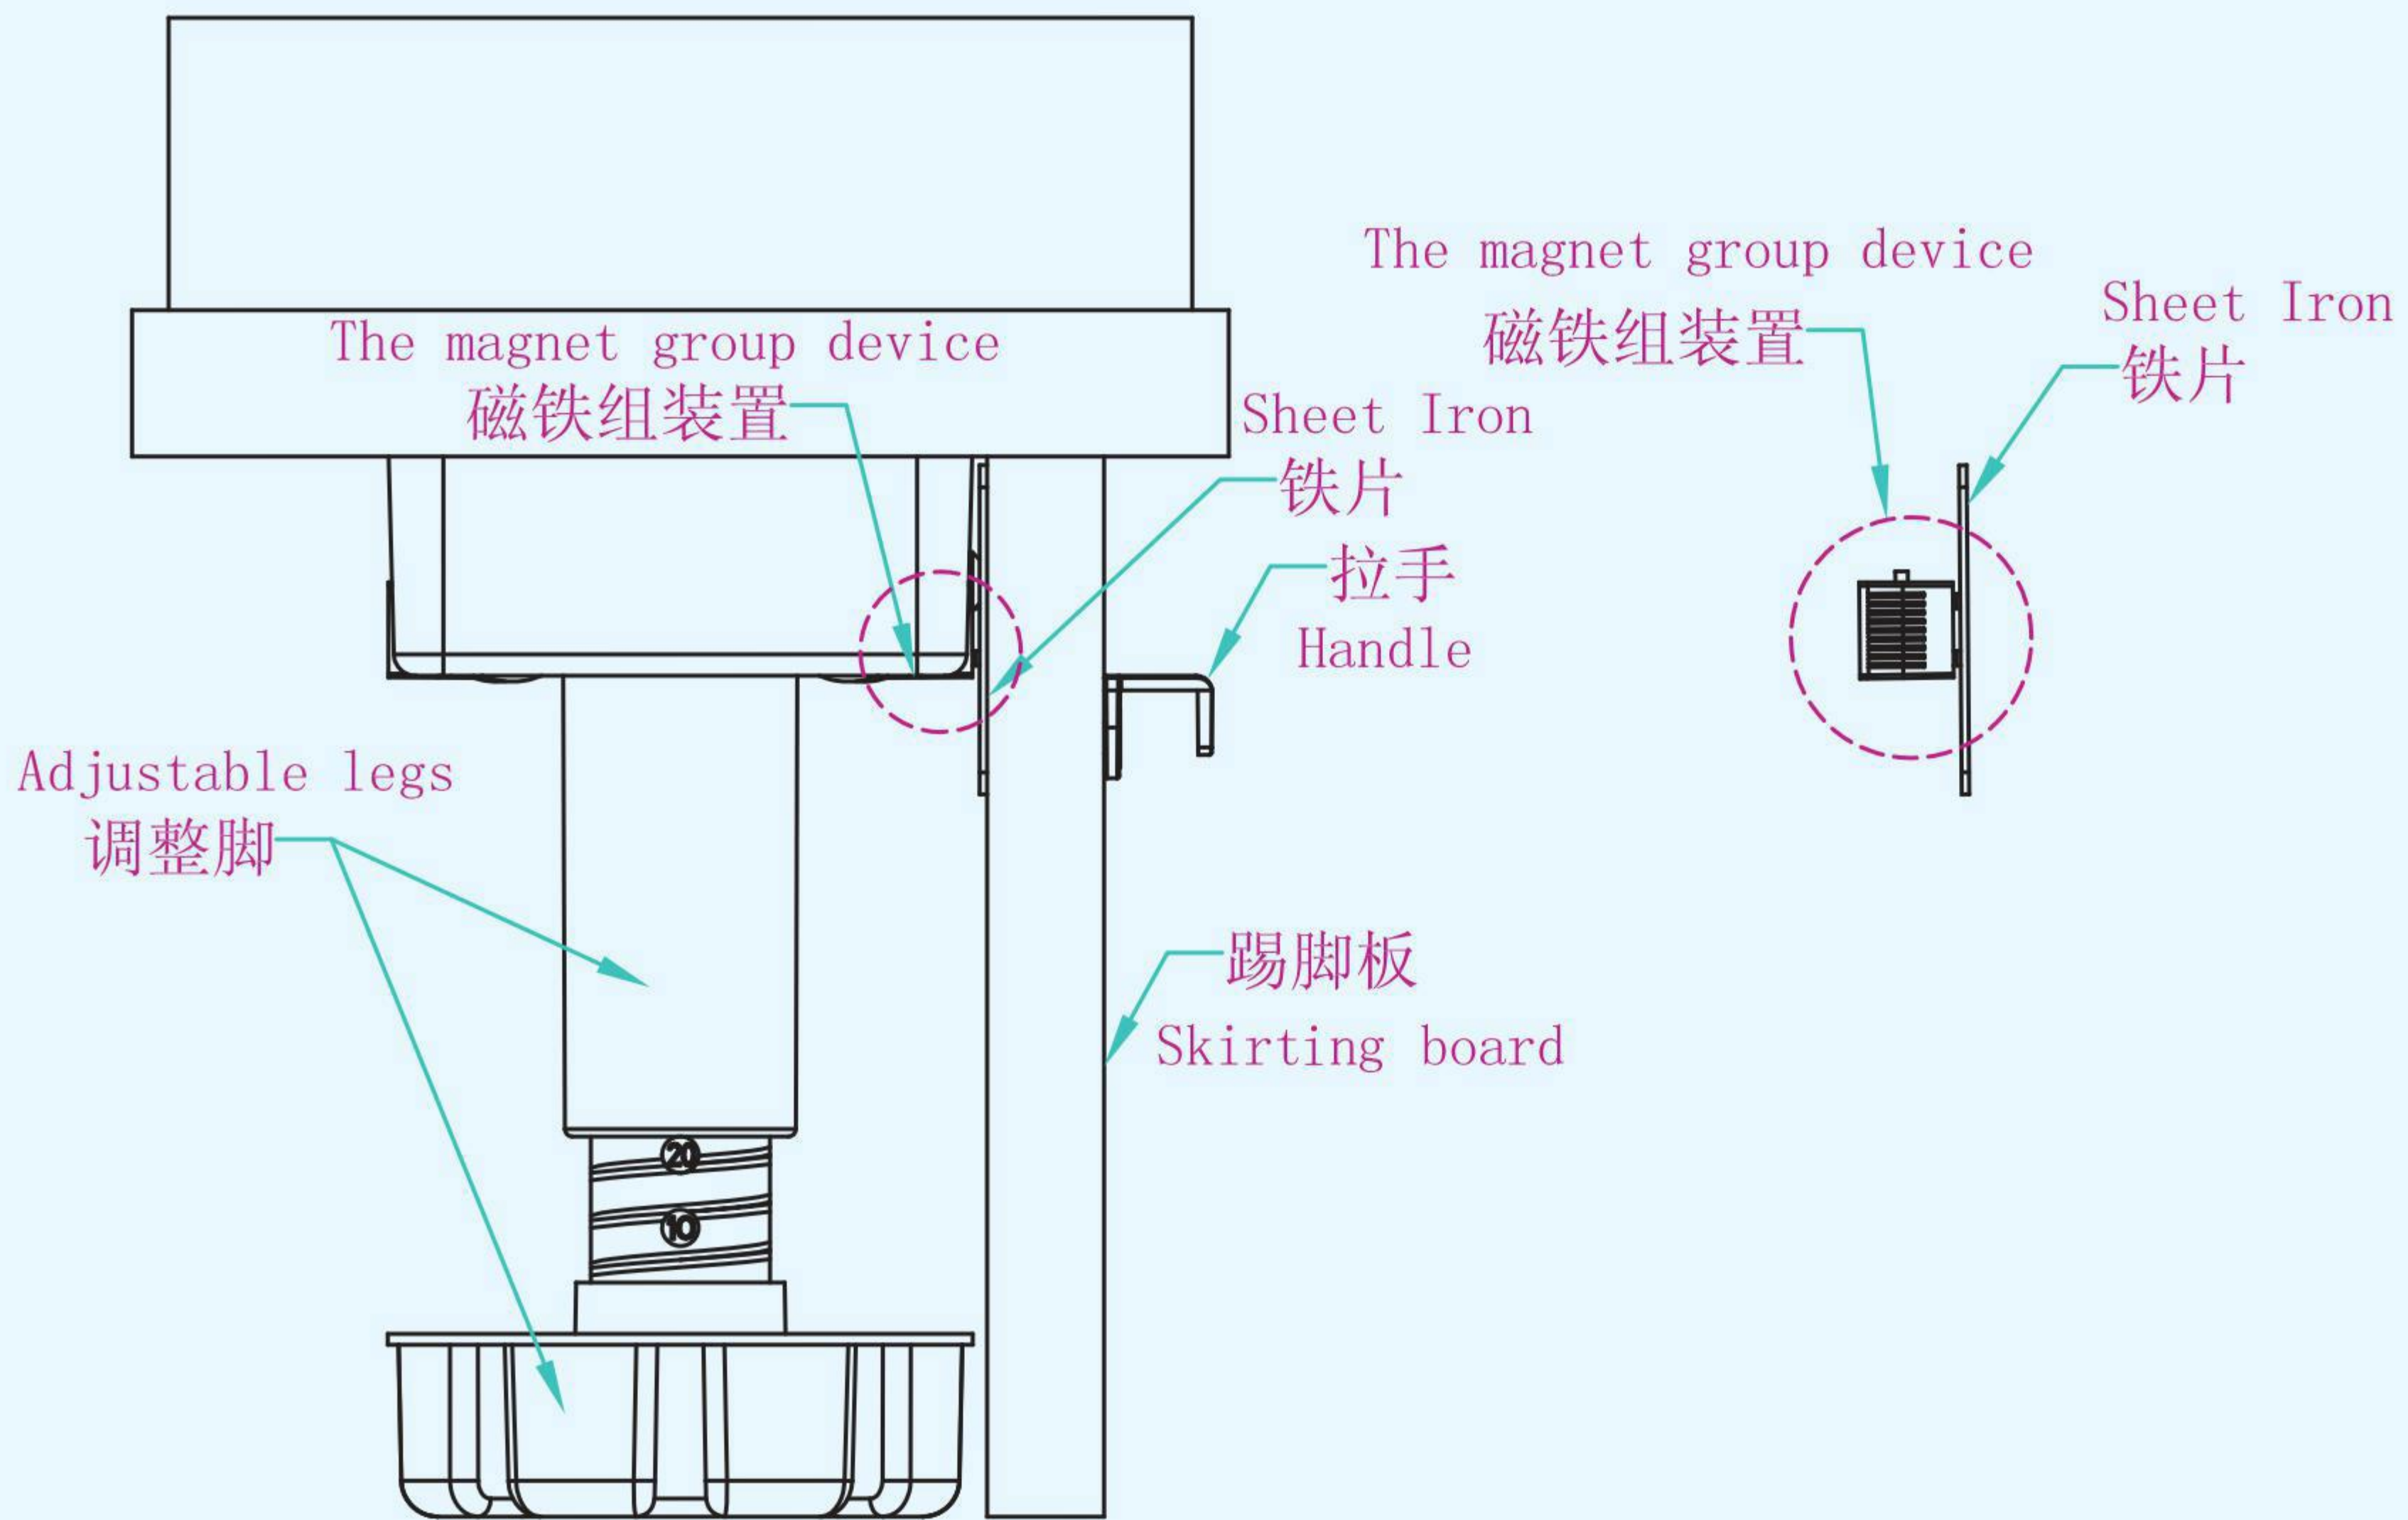

橱柜脚 Z 系列

CABINET LEG Z SERIES