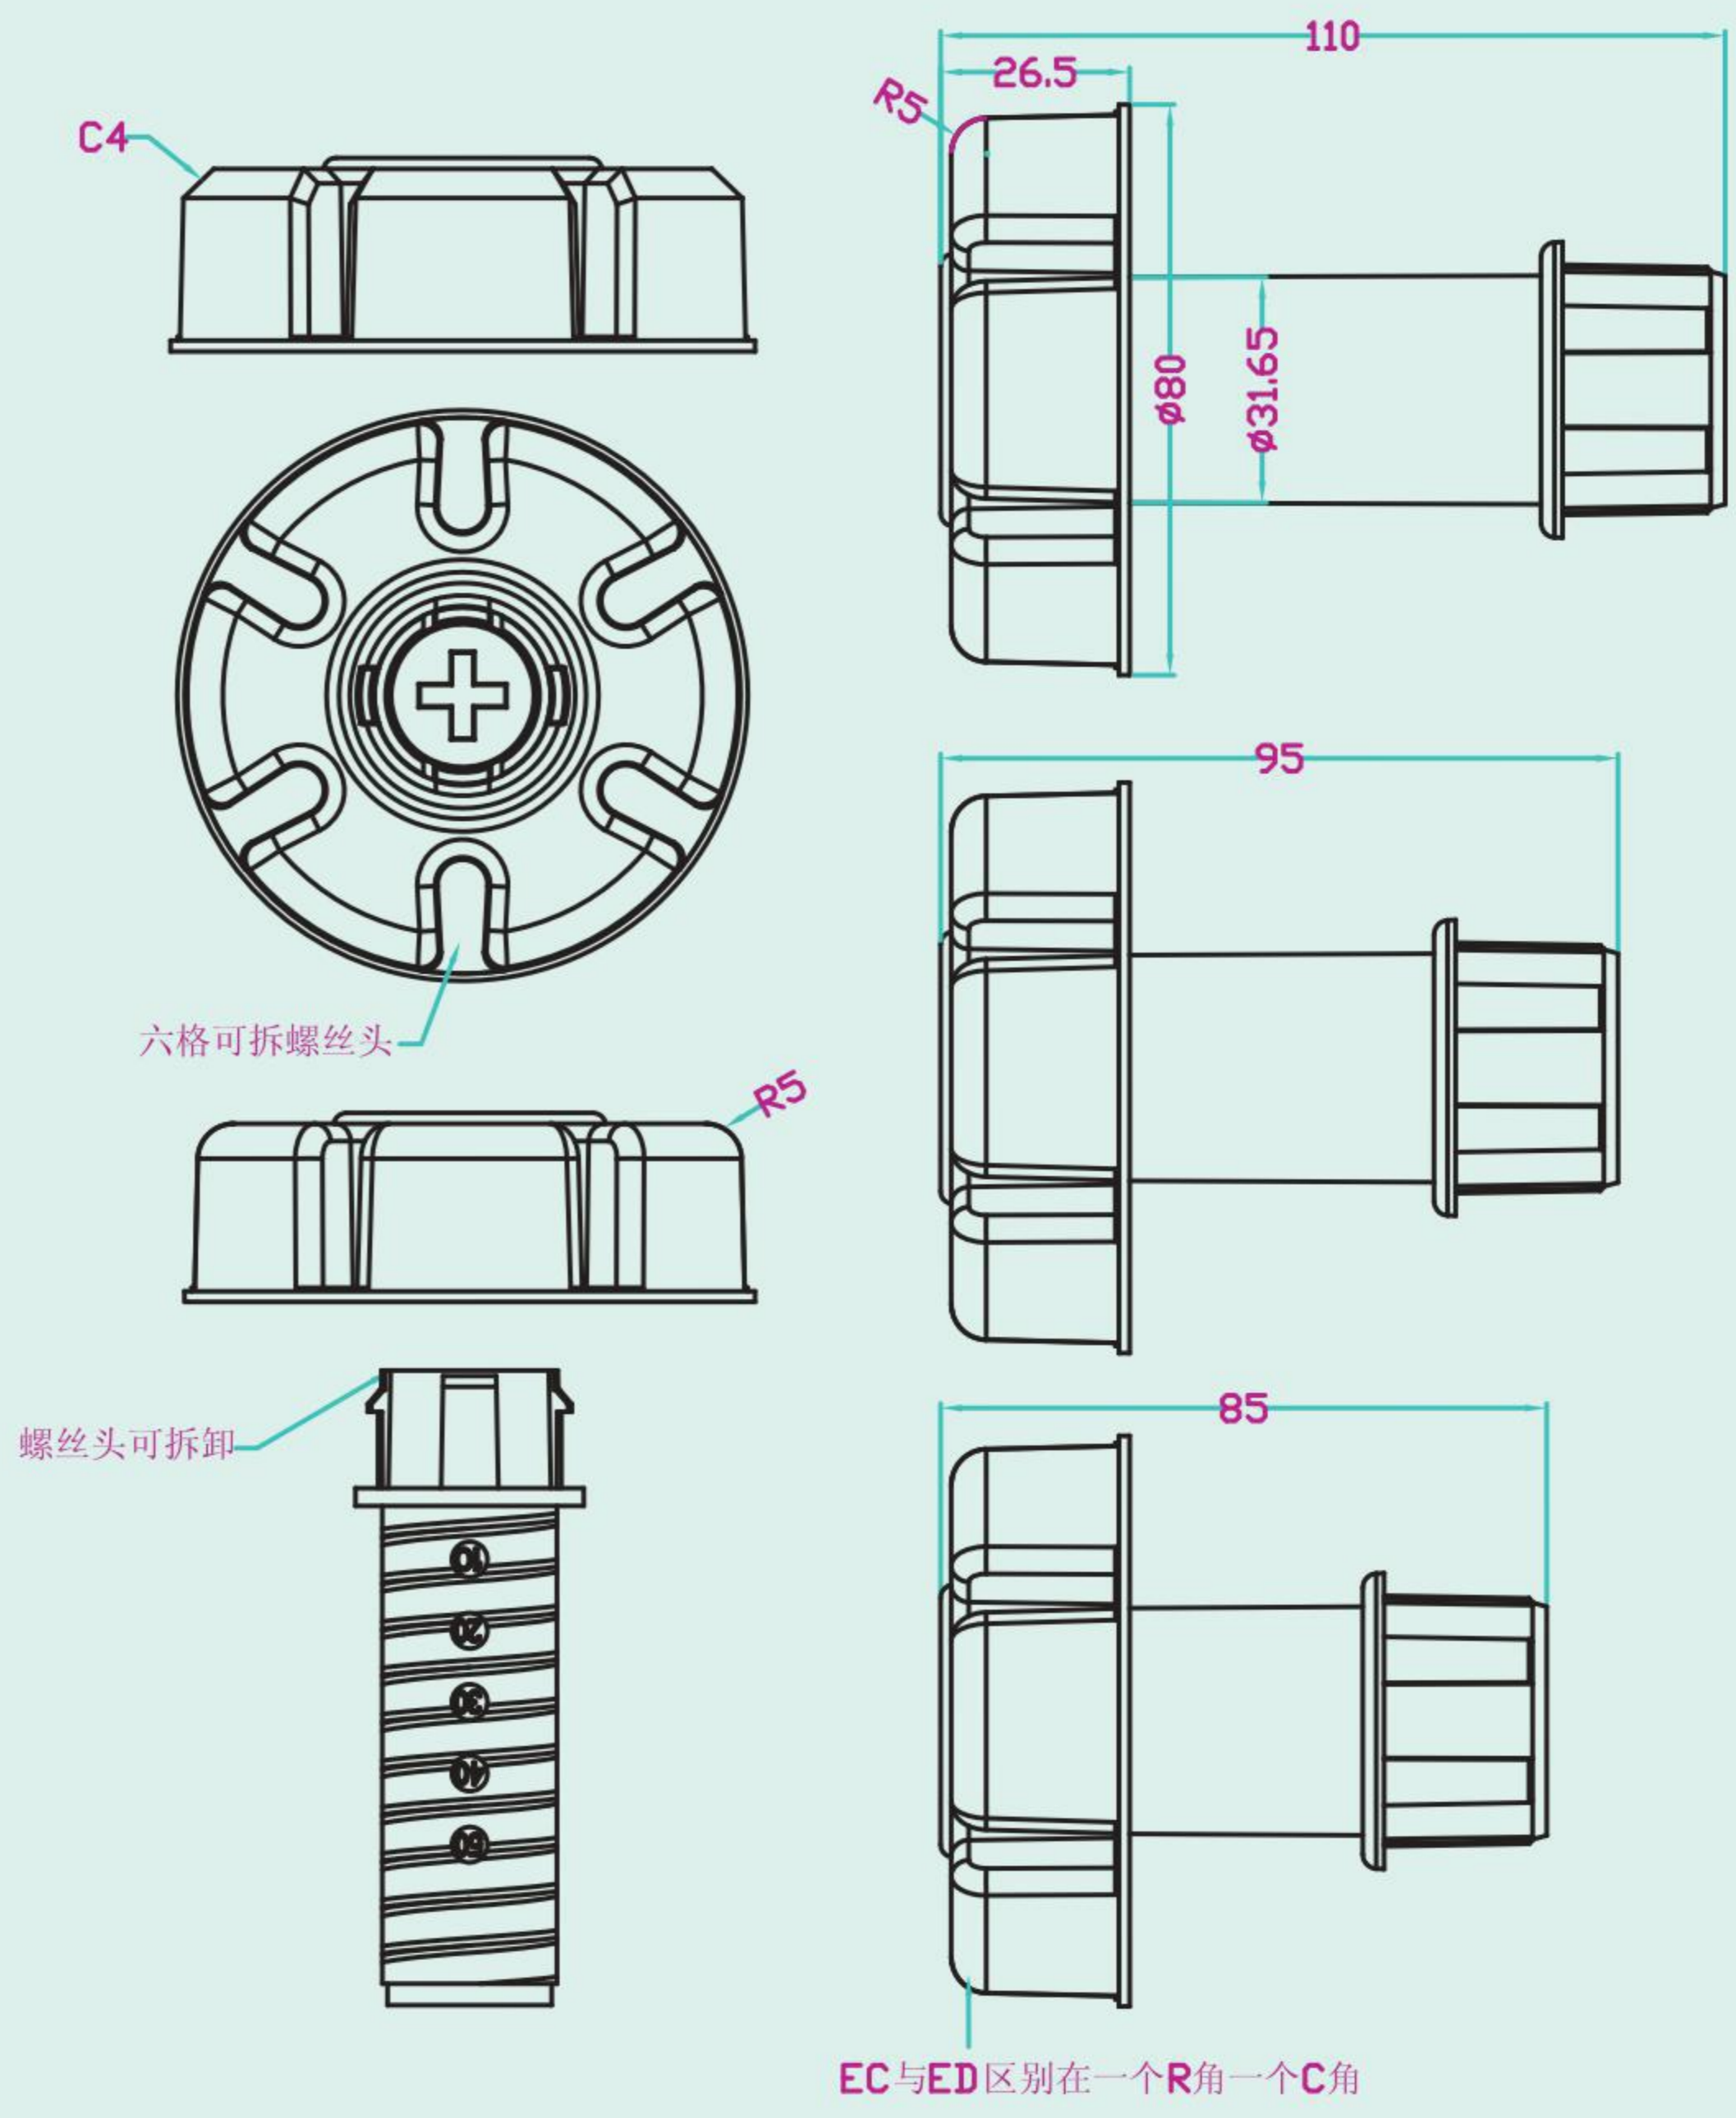

可选颜色/optional colour : 白色/white 黑色/black 米黄/yellow
可选材质/optional material : PP/PS/ABS