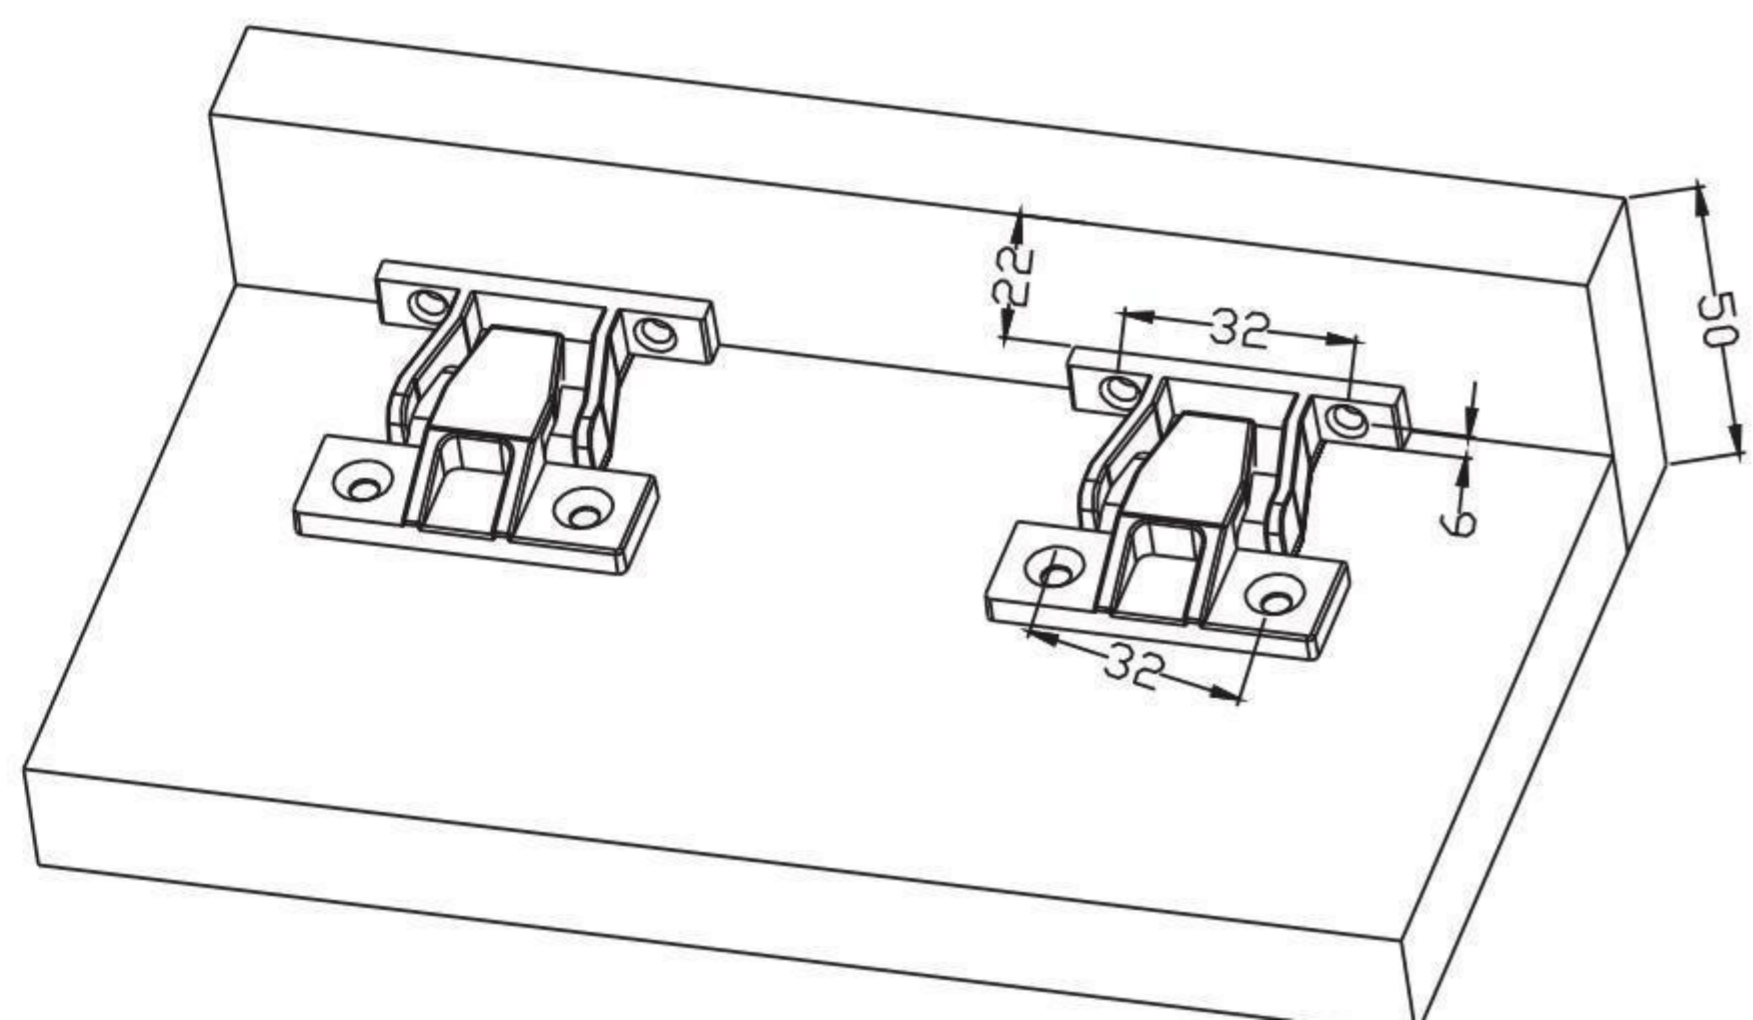

Furniture universal interlocking connector, 360 degree flexible interlocking installation, the standard 32 rows of drilling, with 4-diameter countersunk head screw installation, simple and economical. Suitable for wall panels, skirting boards, ceilings, Roman columns, panels and various types of plates to be connected.

## PG11 Right angle connector series

专利号: ZL201520665888.0  
Patent No.

★★★★ 专利产品 Patented product ★★★★★

直角板材连接件  
Right angle plate connection

★★★★ 专利产品 Patented product ★★★★★

国家专利号: ZL201621075075.7

五公分罗马柱、五公分双层板专用连接件  
Five cm Roman column, five centimeters double board special connection