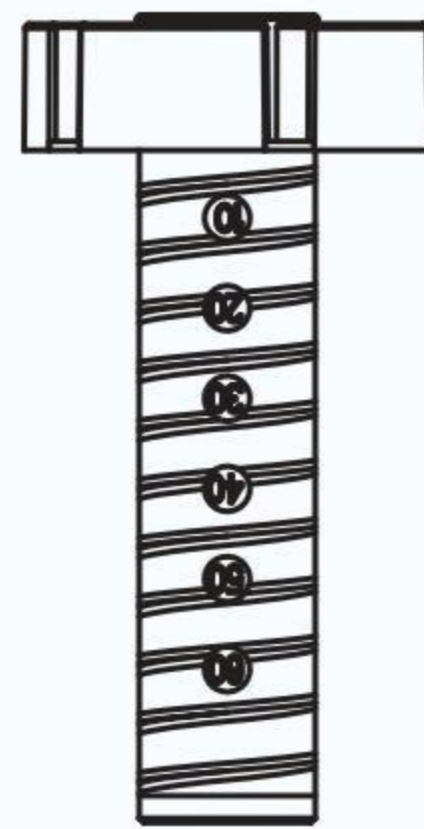

## CABINET LEG B SERIES

高端家配定制典范

THE PARAGON OF HIGH-END CUSTOM-MADE FURNITURE FITTINGS

单重大螺牙  
Big Single Screw

多重大螺牙  
Big Multi-screws

可选颜色/optional colour : 白色/white 黑色/black 米黄/yellow

可选材质/optional material : PP/PS/ABS